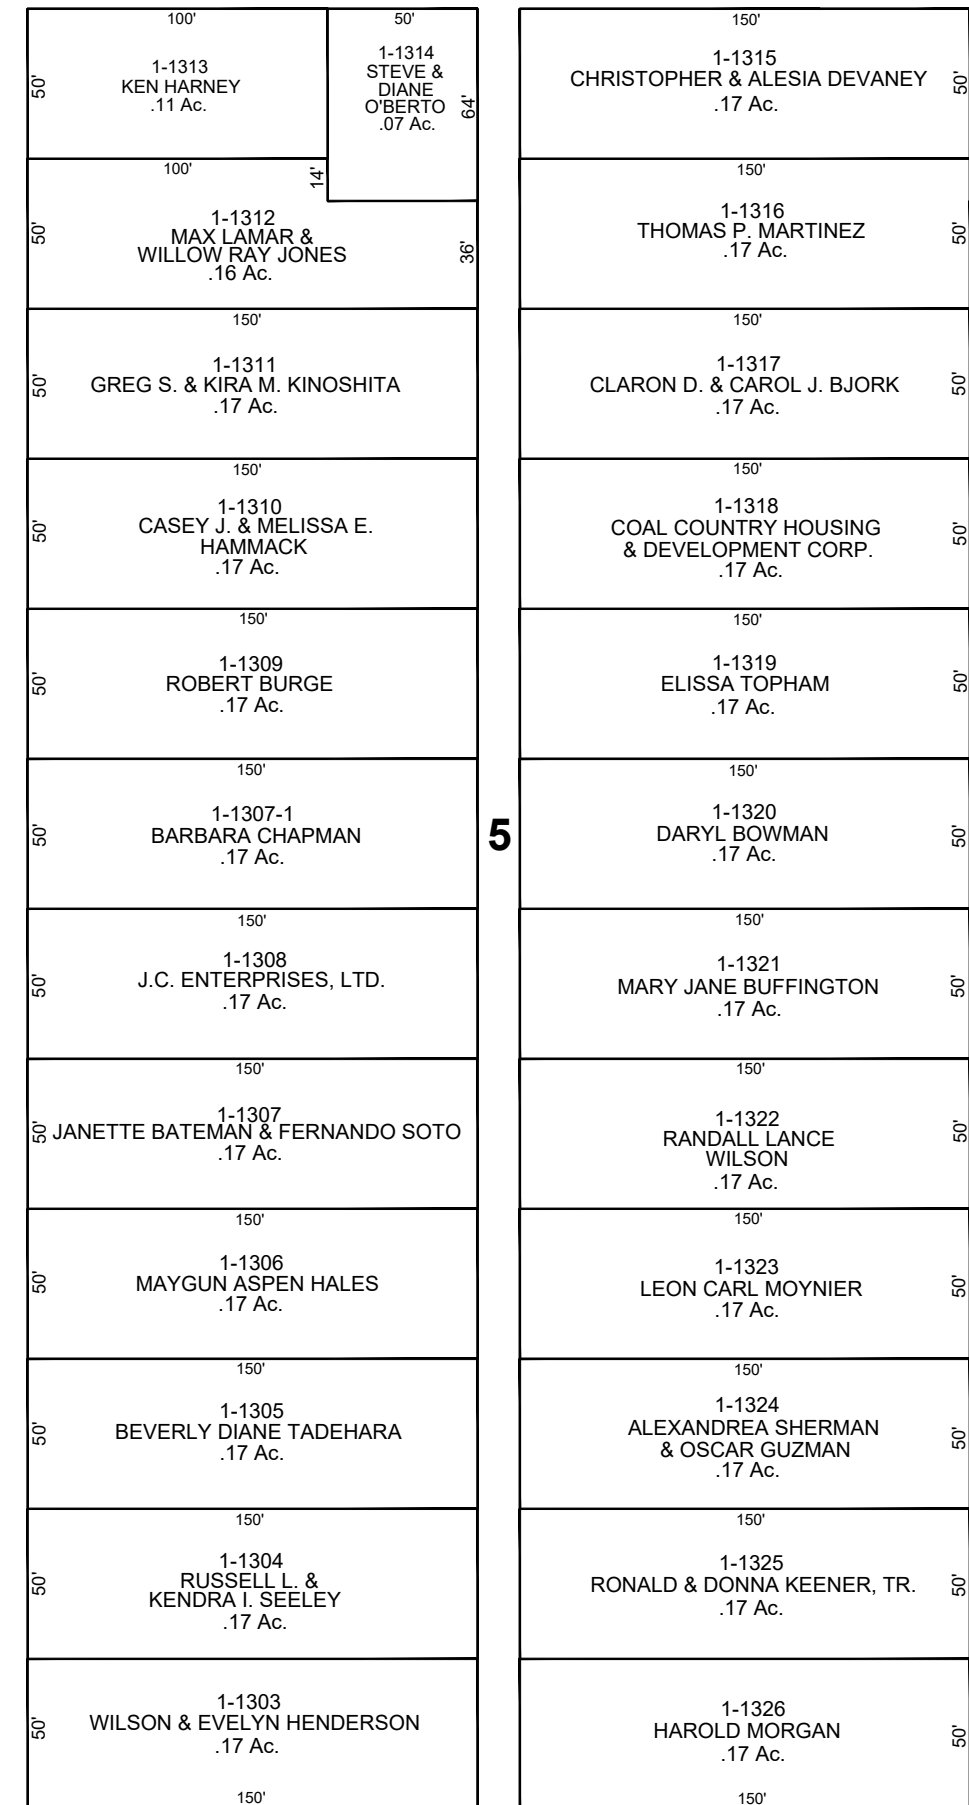

6

7TH NORTH STREET

1ST EAST STREET

5

2ND EAST STREET

6TH NORTH STREET

CARBON COUNTY PLATS

BLOCKS 5 & 6

PRICE CITY

PARKDALE TOWNSITE

SCALE: 40 FEET = 1 INCH
MARCH 19, 2024

Carbon County assumes no liability for errors or omissions in any information.