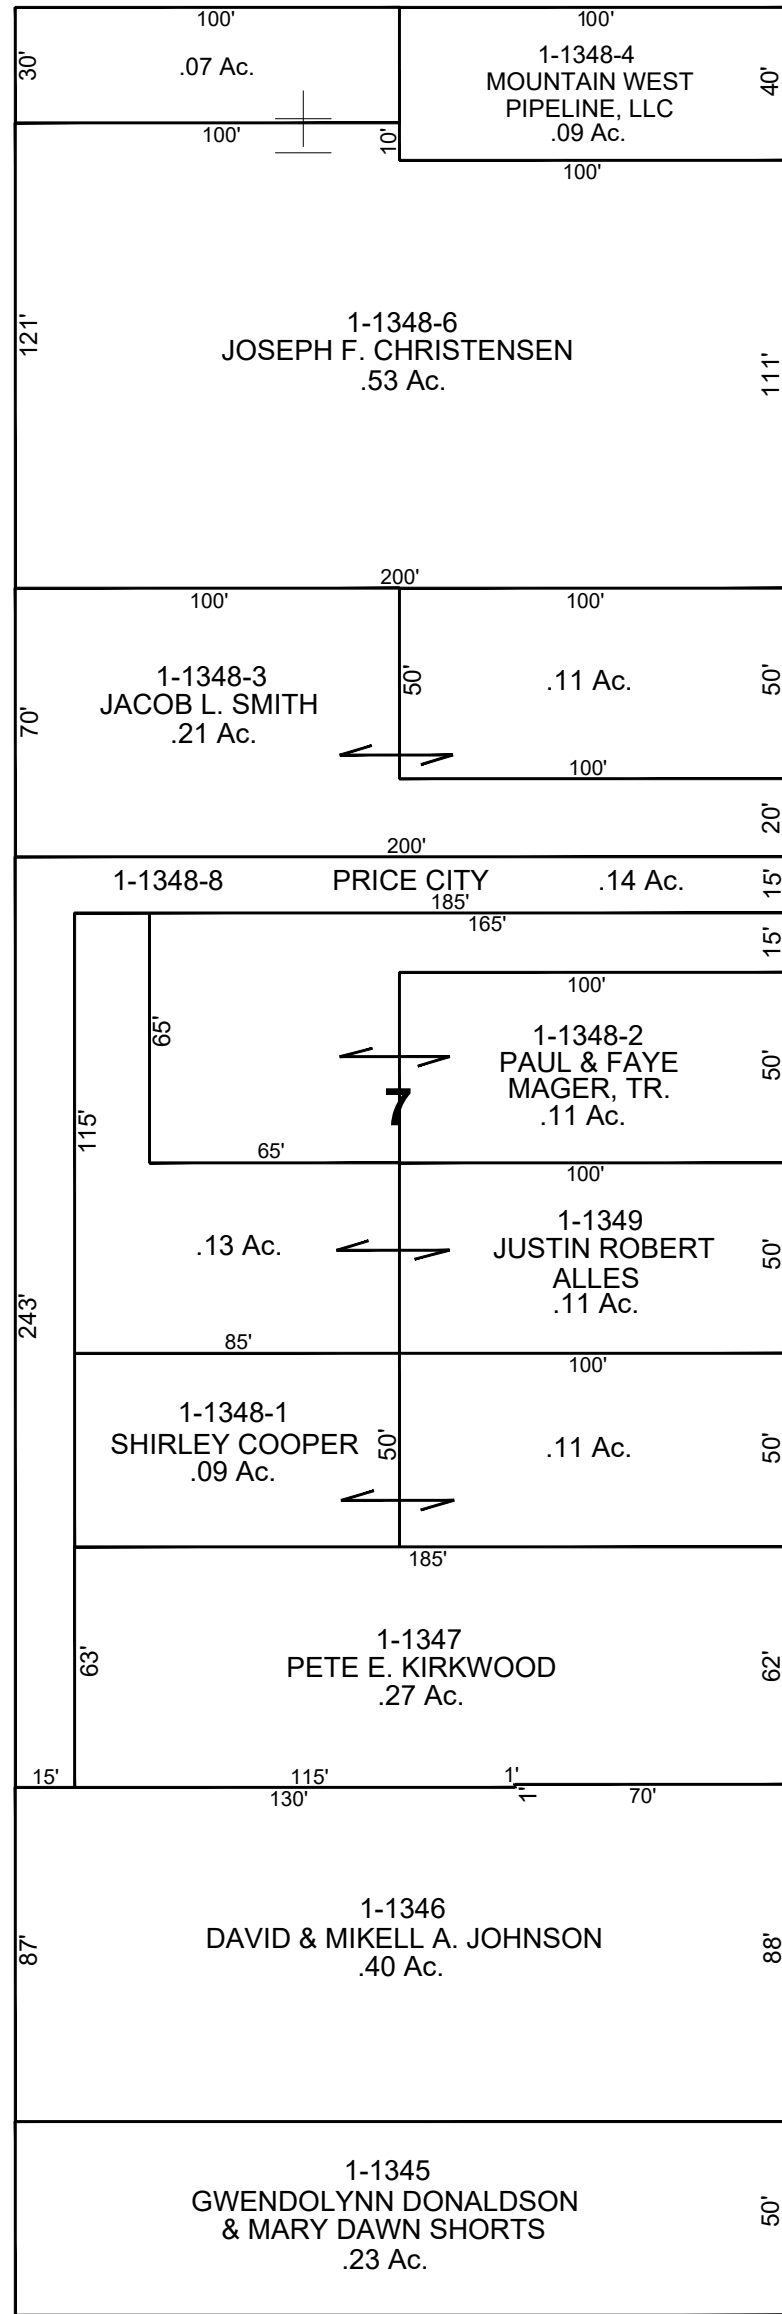

PRICE CITY

# CARBON COUNTY PLATS

BLOCKS 7 & 8

PARKDALE TOWNSITE

## 8TH NORTH STREET

1ST EAST STREET

## 7TH NORTH STREET

8

66'

15'

2ND EAST STREET

SCALE: 50 FEET = 1 INCH  
MARCH 7, 2024

Carbon County assumes no liability for errors or omissions in any information.