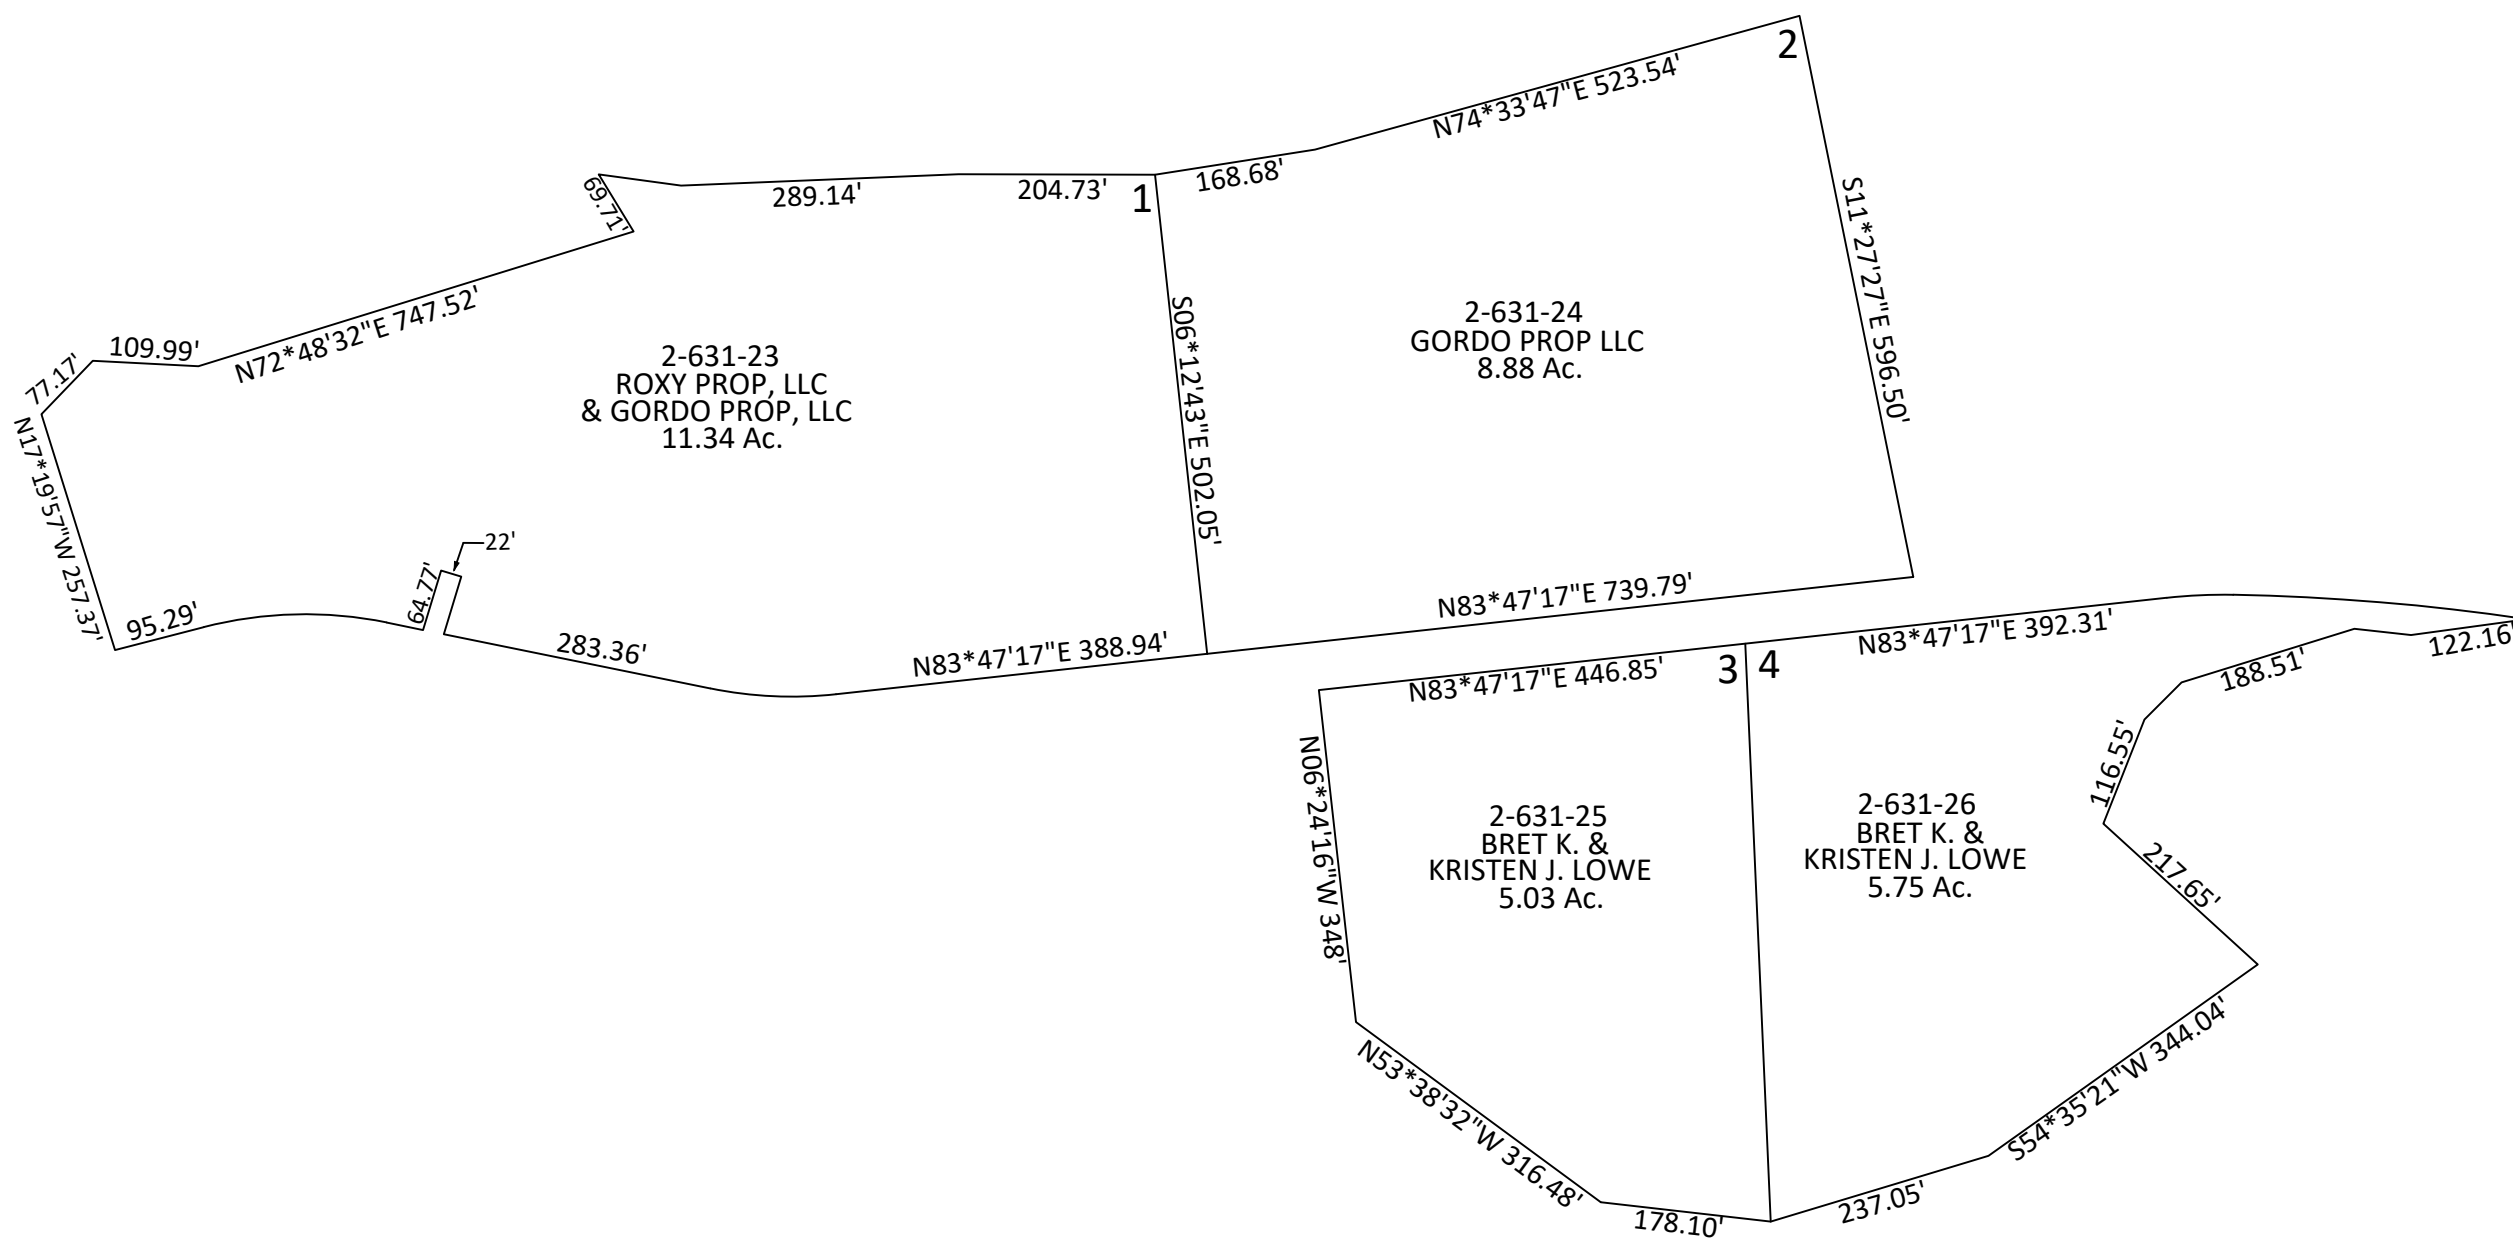

PART OF SEC 13, T14S, R9E, SLB&M

CARBON COUNTY PLATS

PINNACLE HEIGHTS SUBDIVISION

SCALE: 200 FEET = 1 INCH
APRIL 24, 2023

Carbon County assumes no liability for errors or omissions in any information.