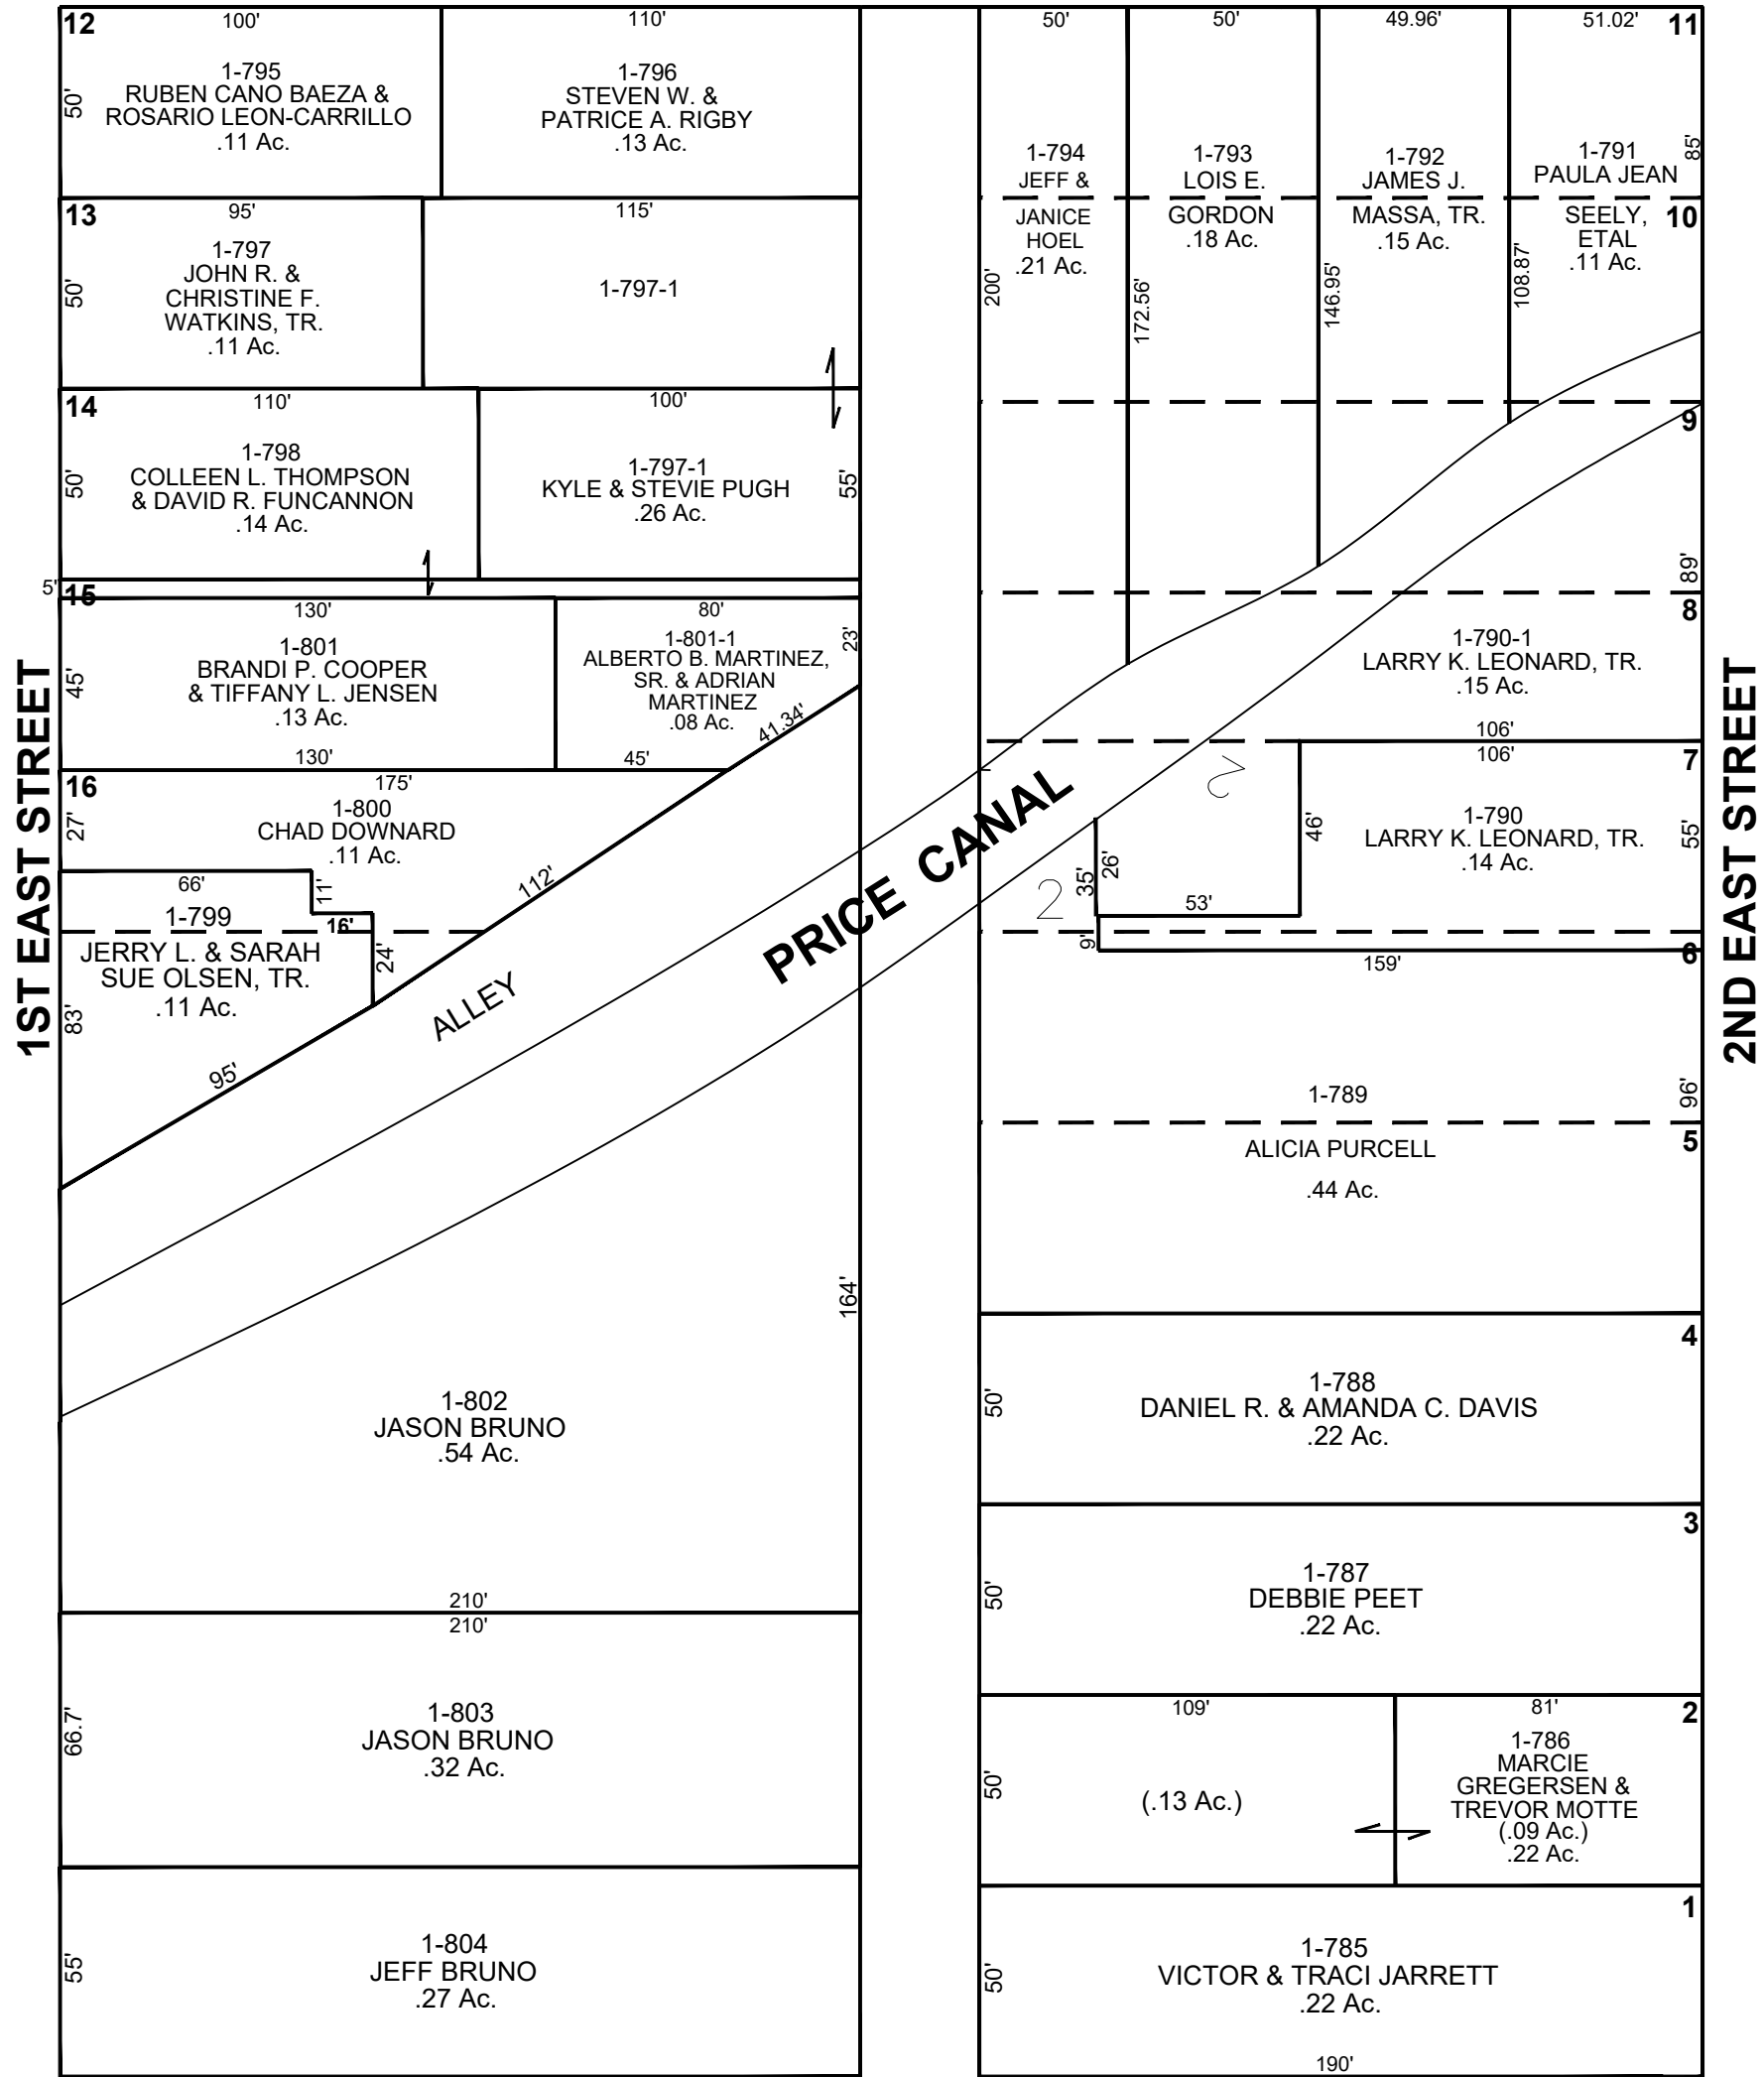

4TH NORTH STREET

BLOCK 9 LOCAL SURVEY

PRICE CITY

CARBON COUNTY PLATS

POTTER'S SUBDIVISION