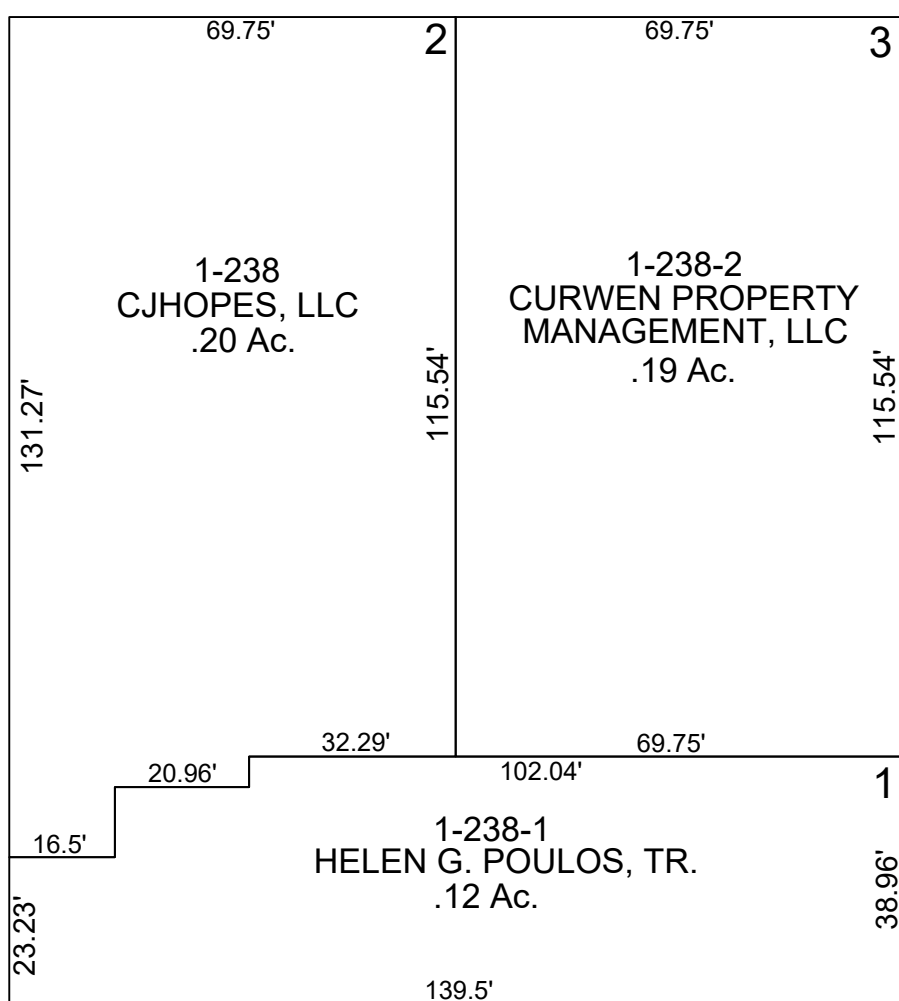

PRICE CITY

PART OF BLOCK 21, PRICE TWS

POULOS SUBDIVISION

CARBON COUNTY PLATS

SCALE: 30 FEET = 1 INCH
JANUARY 12, 2023

Carbon County assumes no liability for errors or omissions in any information.