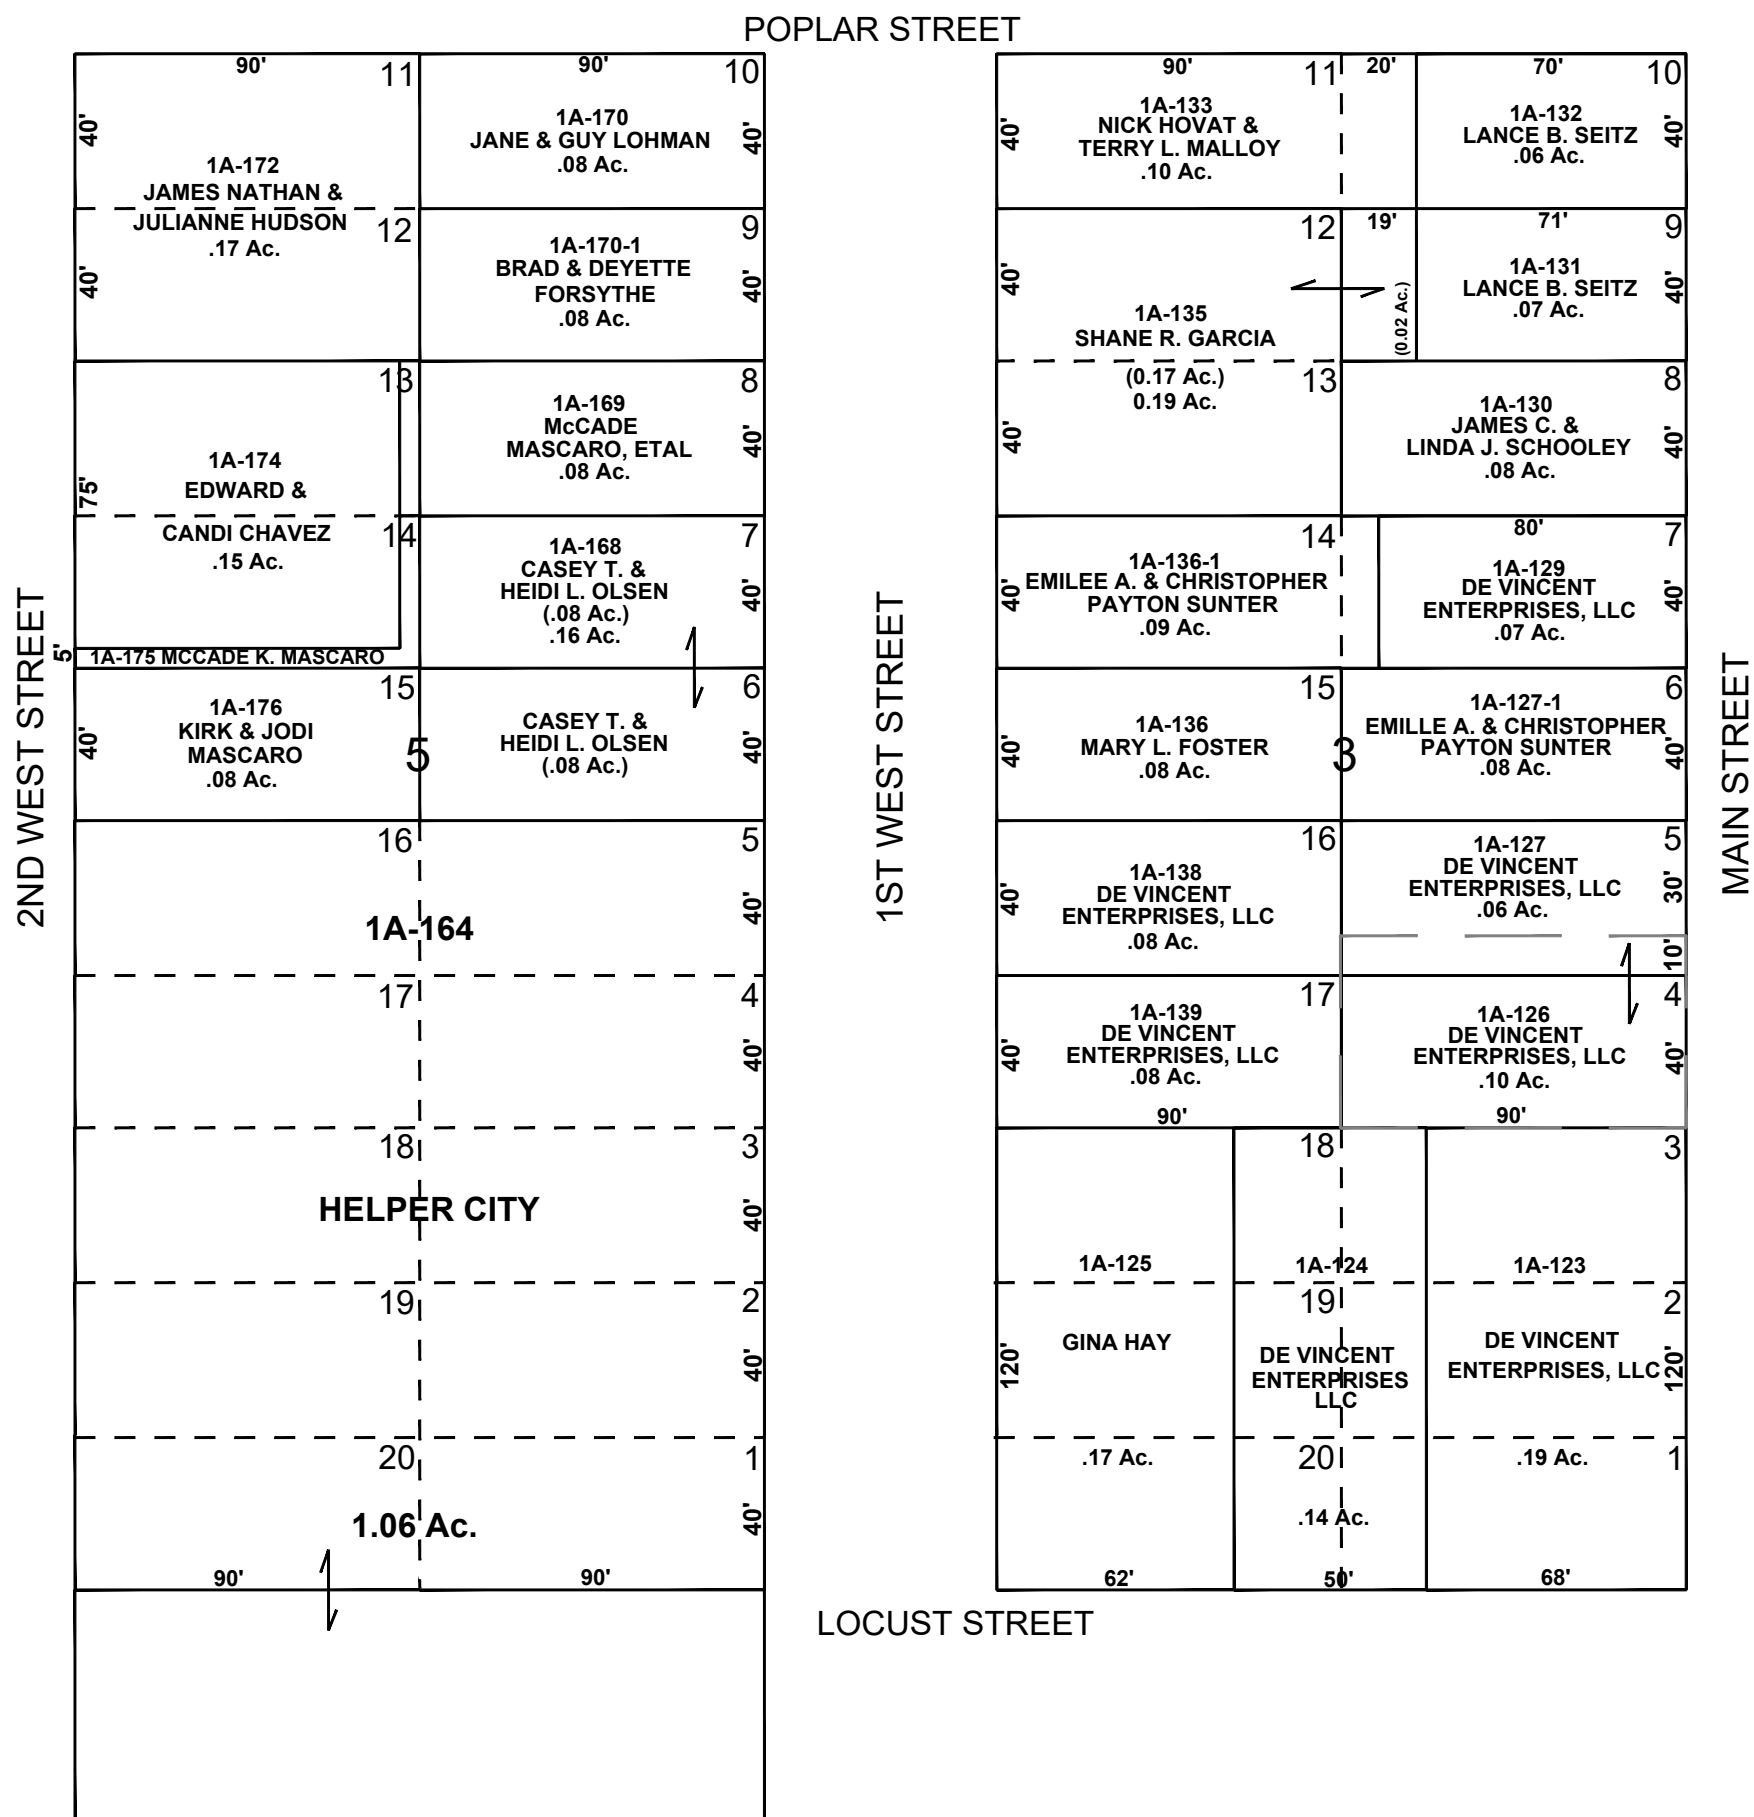

HELPER CITY

BLOCKS 3 & 5

PRATT'S SURVEY OF WELBY TOWNSITE

CARBON COUNTY PLATS

SCALE: 50 FEET = 1 INCH
SEPTEMBER 20, 2023

Carbon County assumes no liability for errors or omissions in any information.