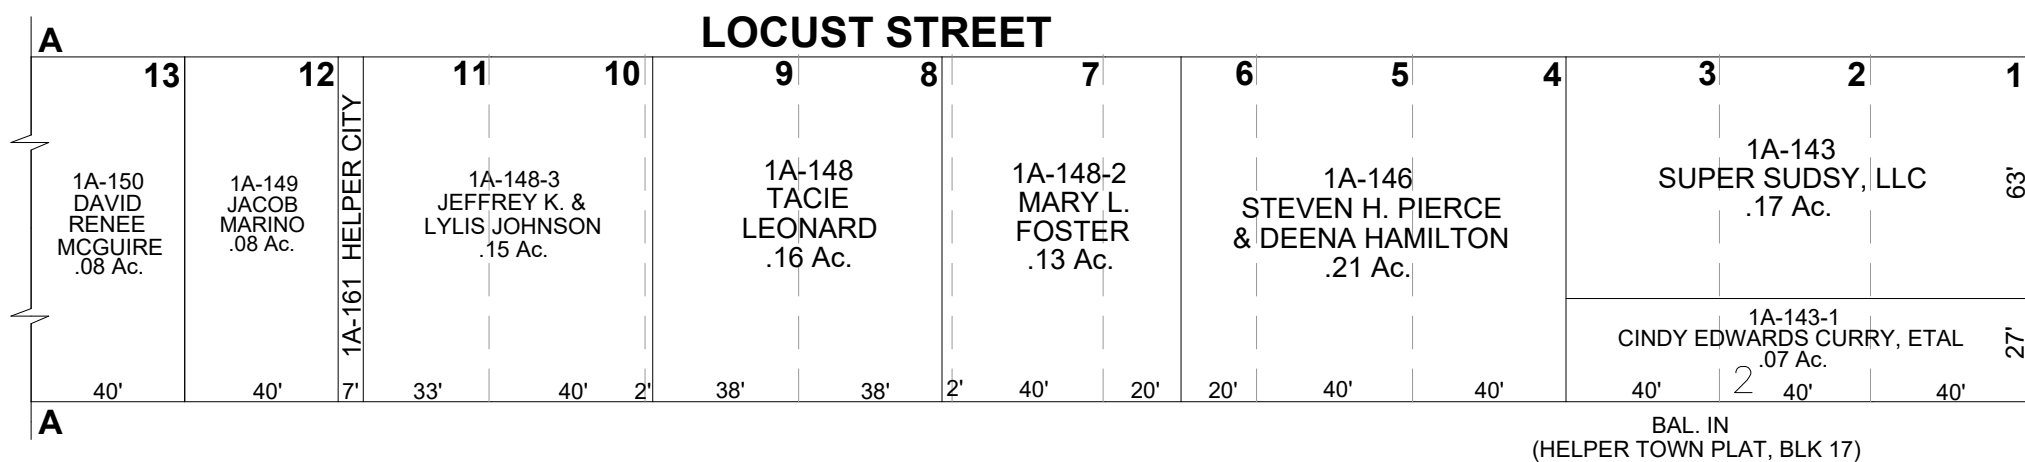

HELPER CITY

BLOCK 4

CARBON COUNTY PLATS

PRATT'S SURVEY OF
WELBY TOWNSITE

SCALE: 50 FEET = 1 INCH
NOVEMBER 7, 2023

Carbon County assumes no liability for errors or omissions in any information.