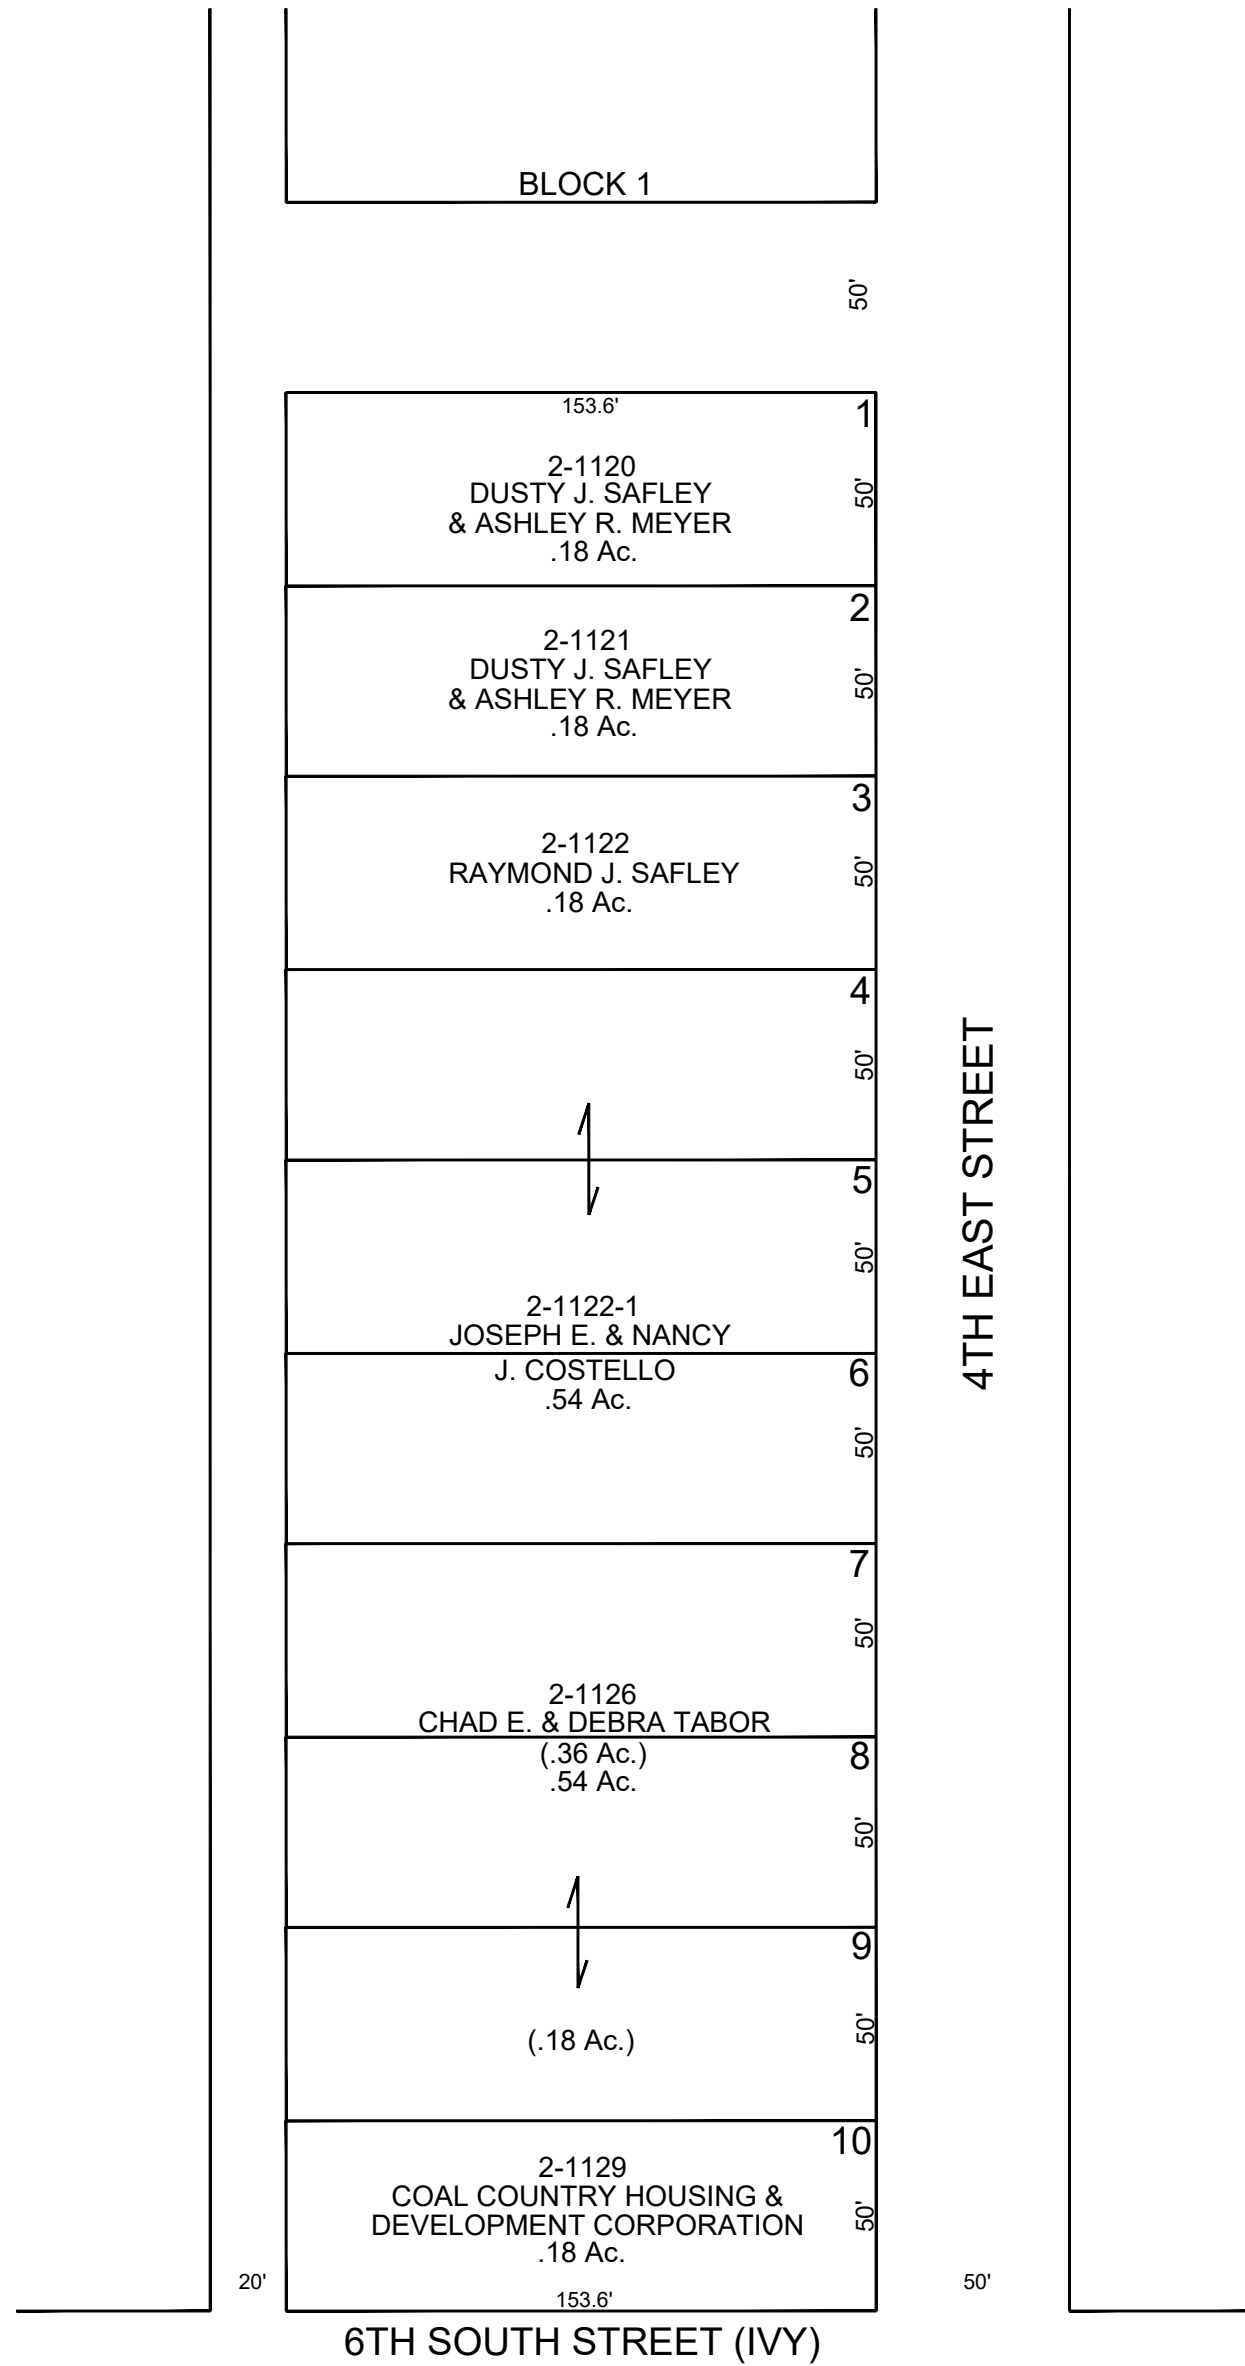

PRICE CITY

# CARBON COUNTY PLATS

BLOCK 2

PRICE RIVER VIEW ADDITION

SCALE: 50 FEET = 1 INCH  
MAY 31, 2018

Carbon County assumes no liability for errors or omissions in any information.