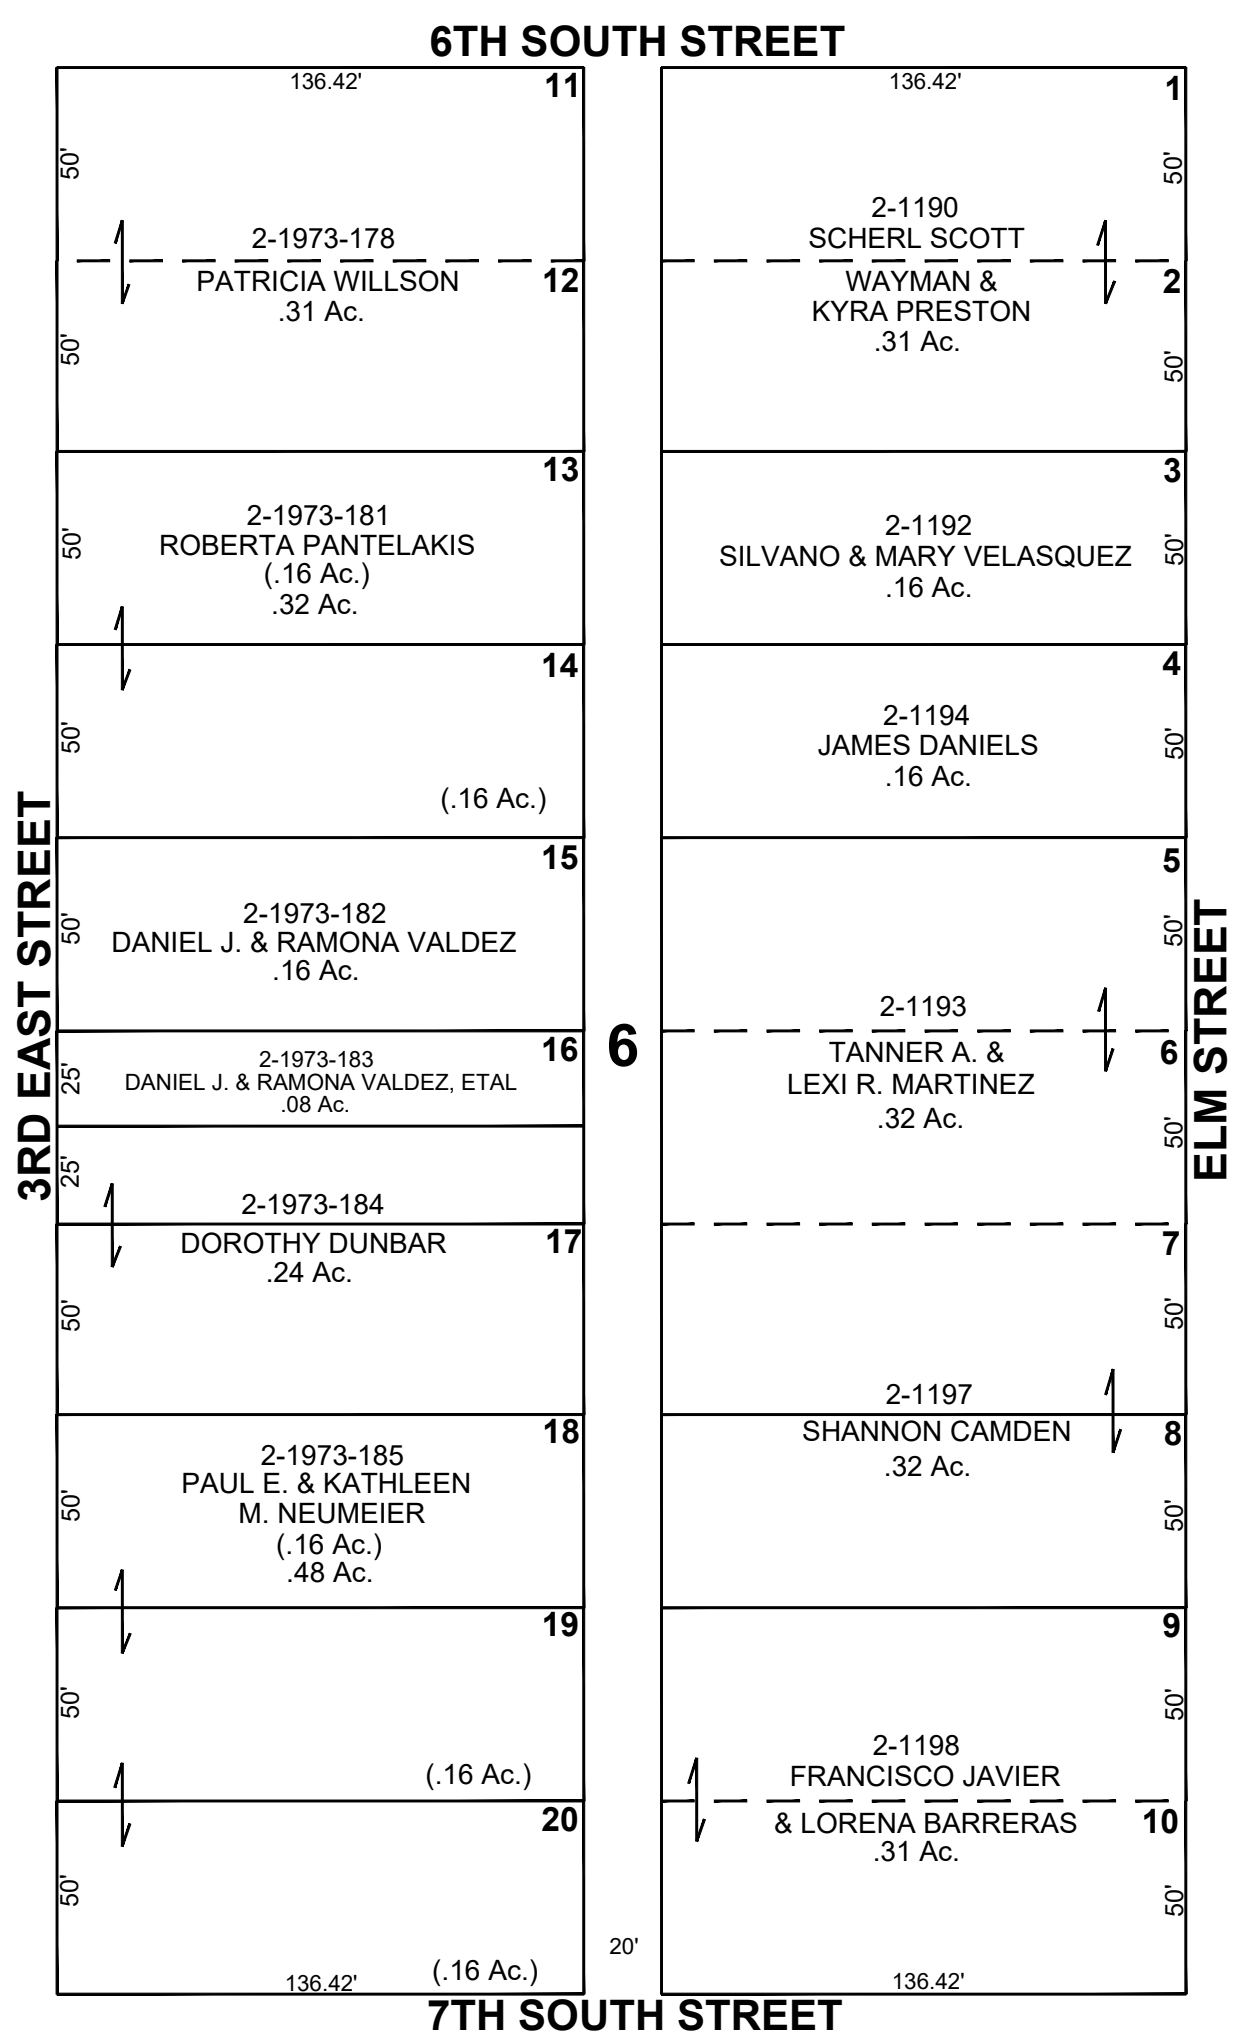

PRICE CITY

# CARBON COUNTY PLATS

BLOCK 6

PRICE RIVER VIEW ADDITION

SCALE: 50 FEET = 1 INCH  
MARCH 10, 2023

Carbon County assumes no liability for errors or omissions in any information.