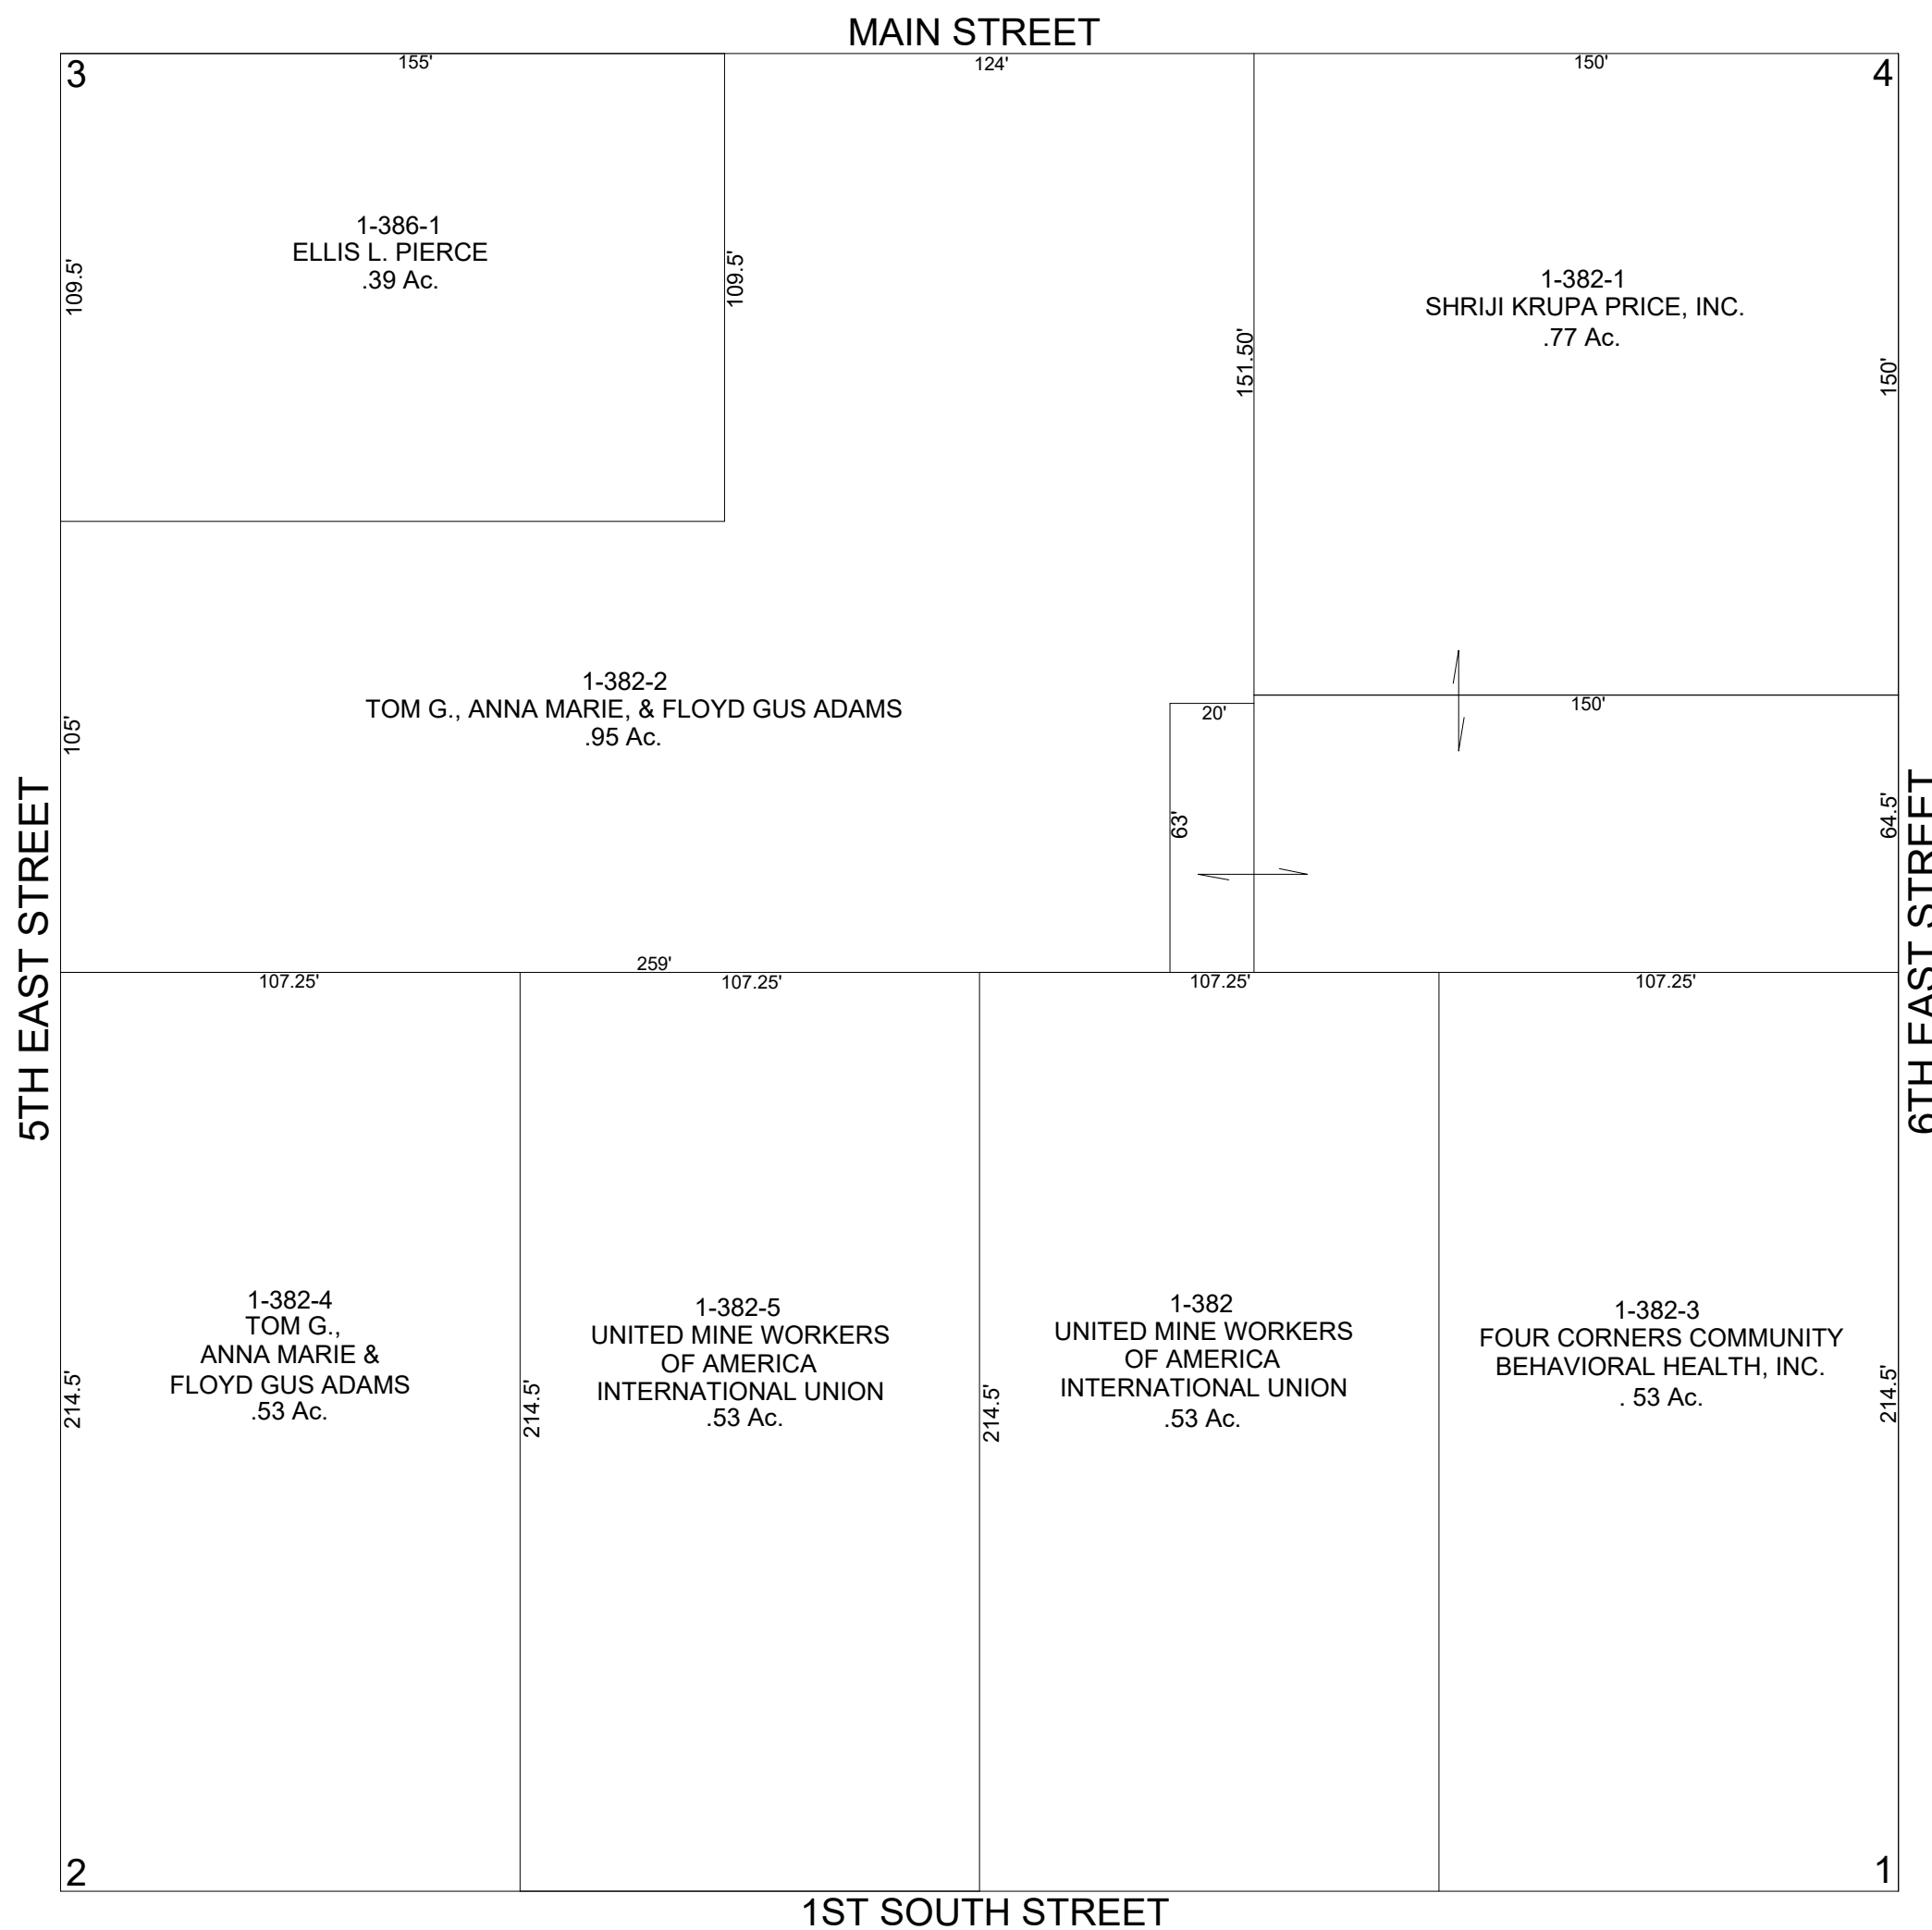

0:\pwworking\td TF

PRICE CITY

CARBON COUNTY PLATS

BLOCK 32

PRICE TOWNSITE SURVEY

SCALE: 40 FEET = 1 INCH
DECEMBER 6, 2022

Carbon County assumes no liability for errors or omissions in any information.