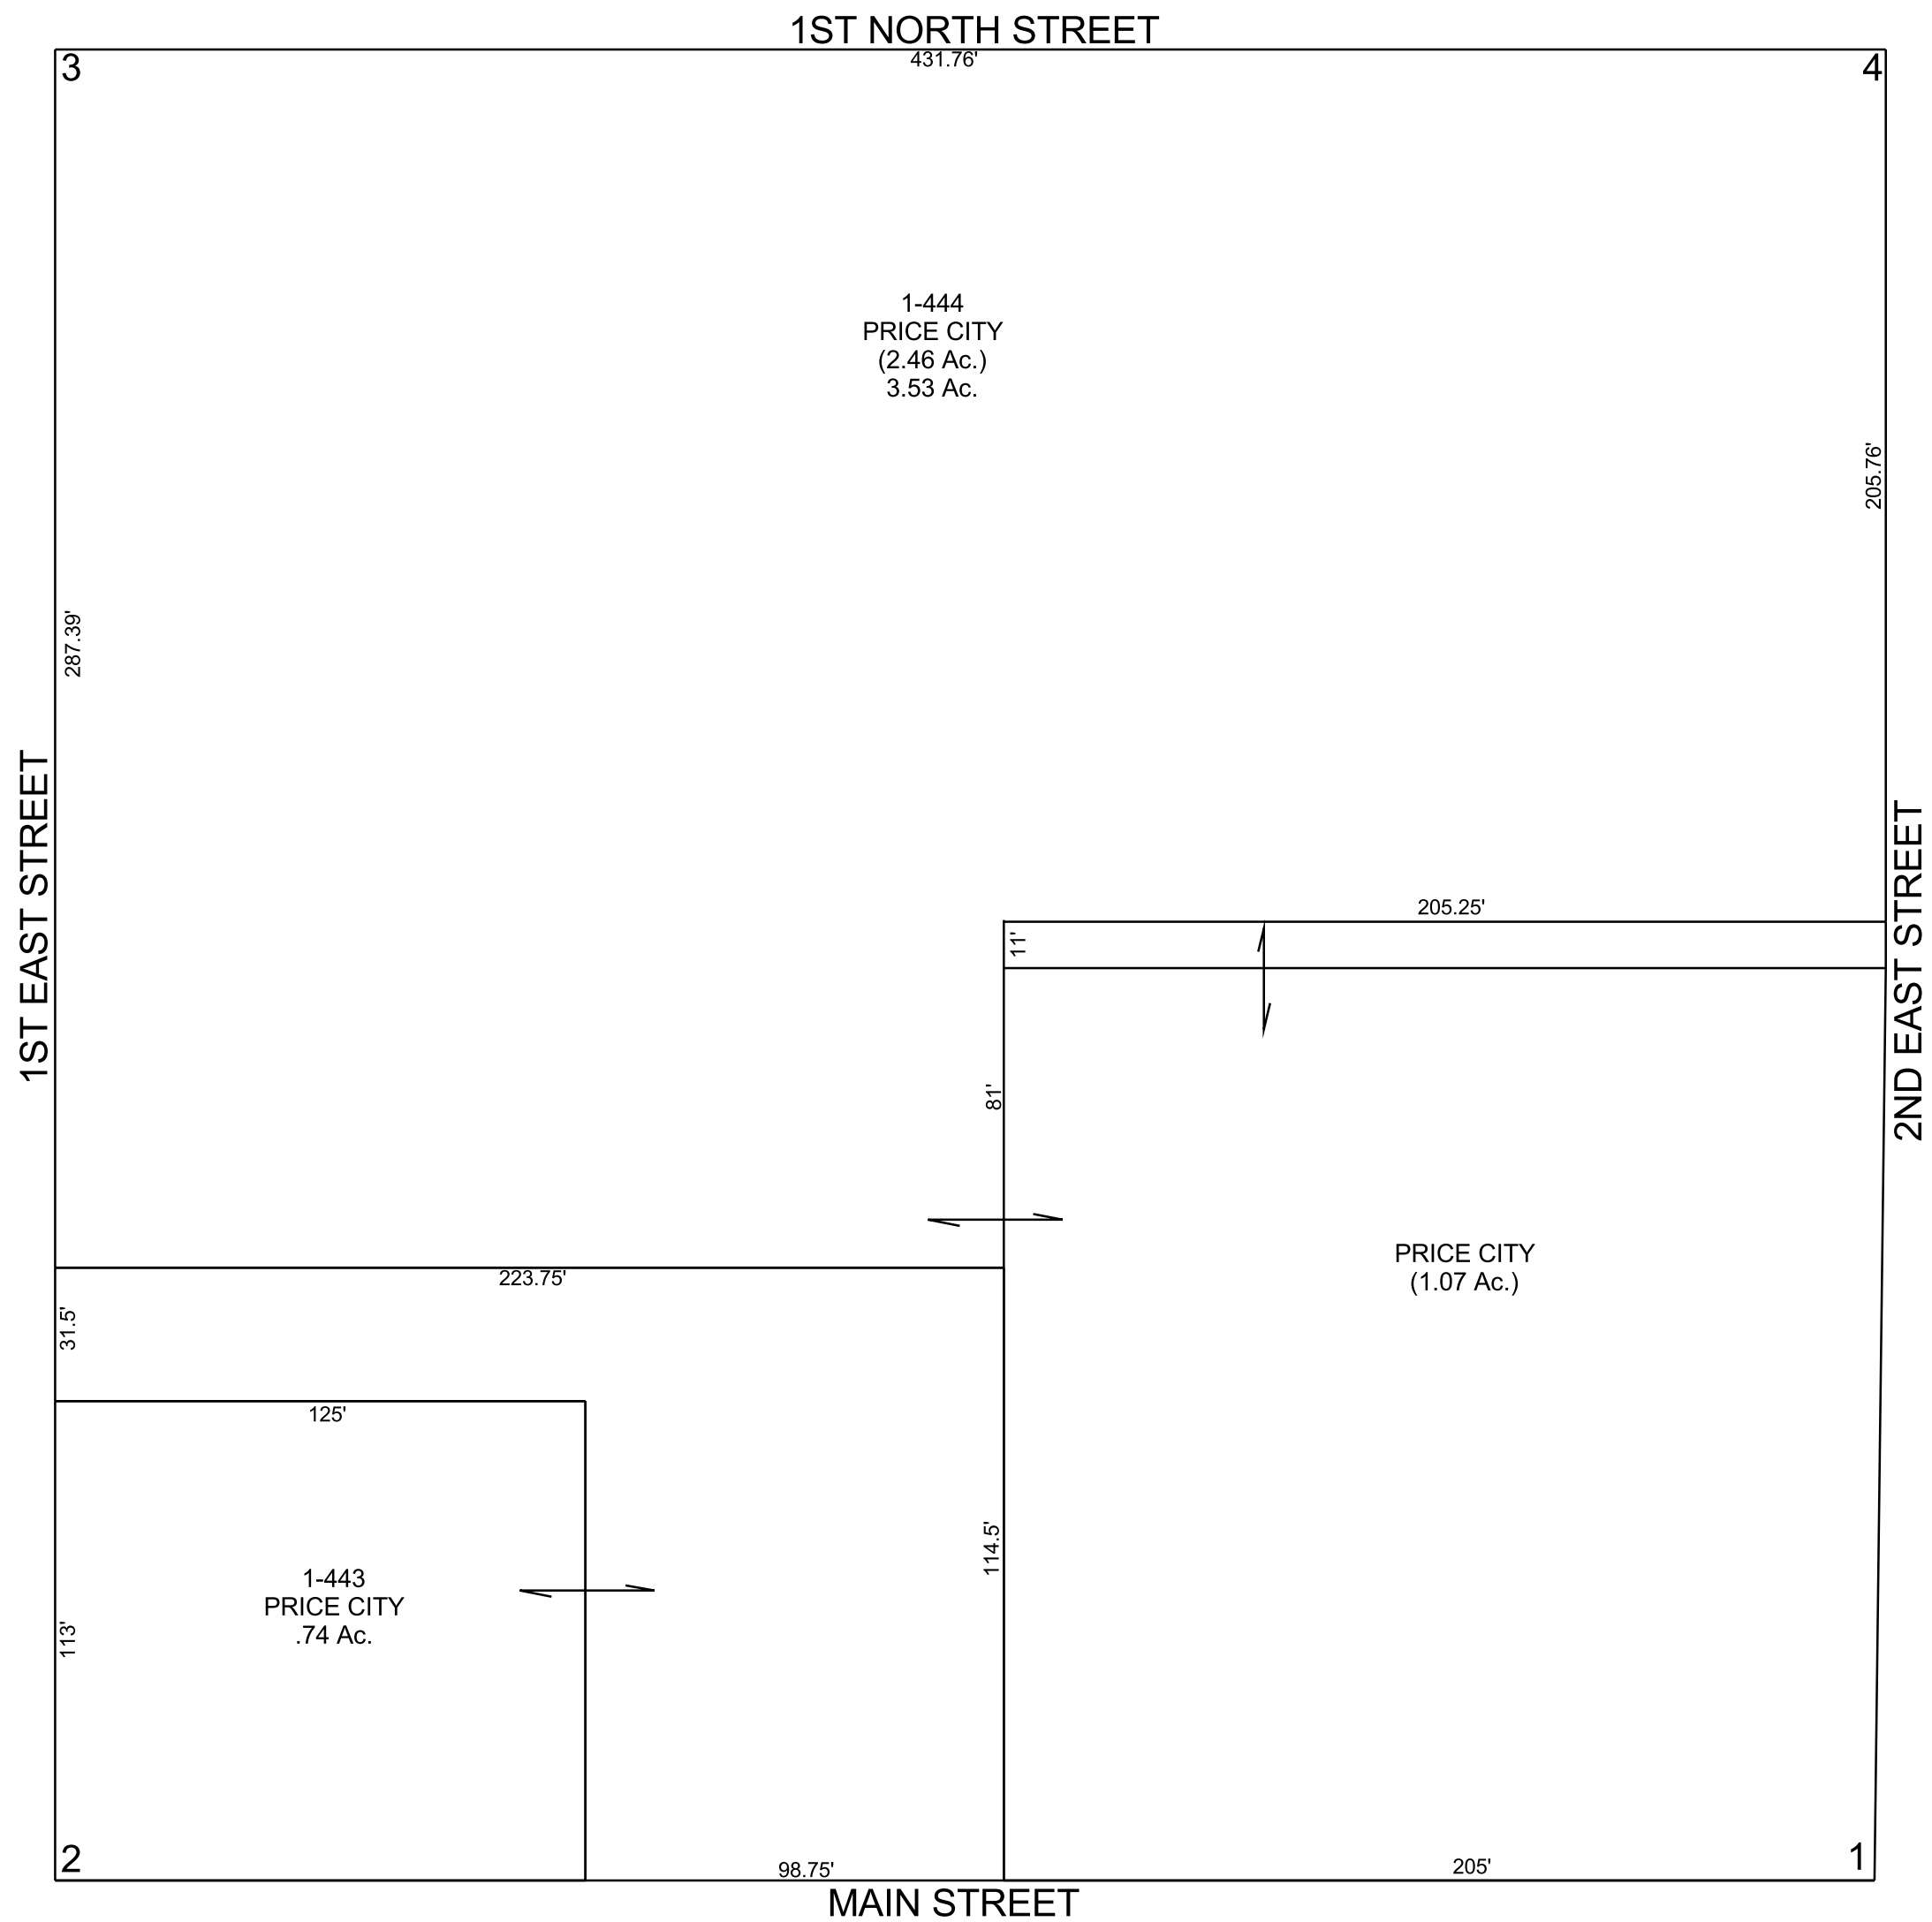

CARBON COUNTY PLATS

PRICE TOWNSITE SURVEY

BLOCK 39

PRICE CITY

Carbon County assumes no liability for errors or omissions in any information.

SCALE: 40 FEET = 1 INCH