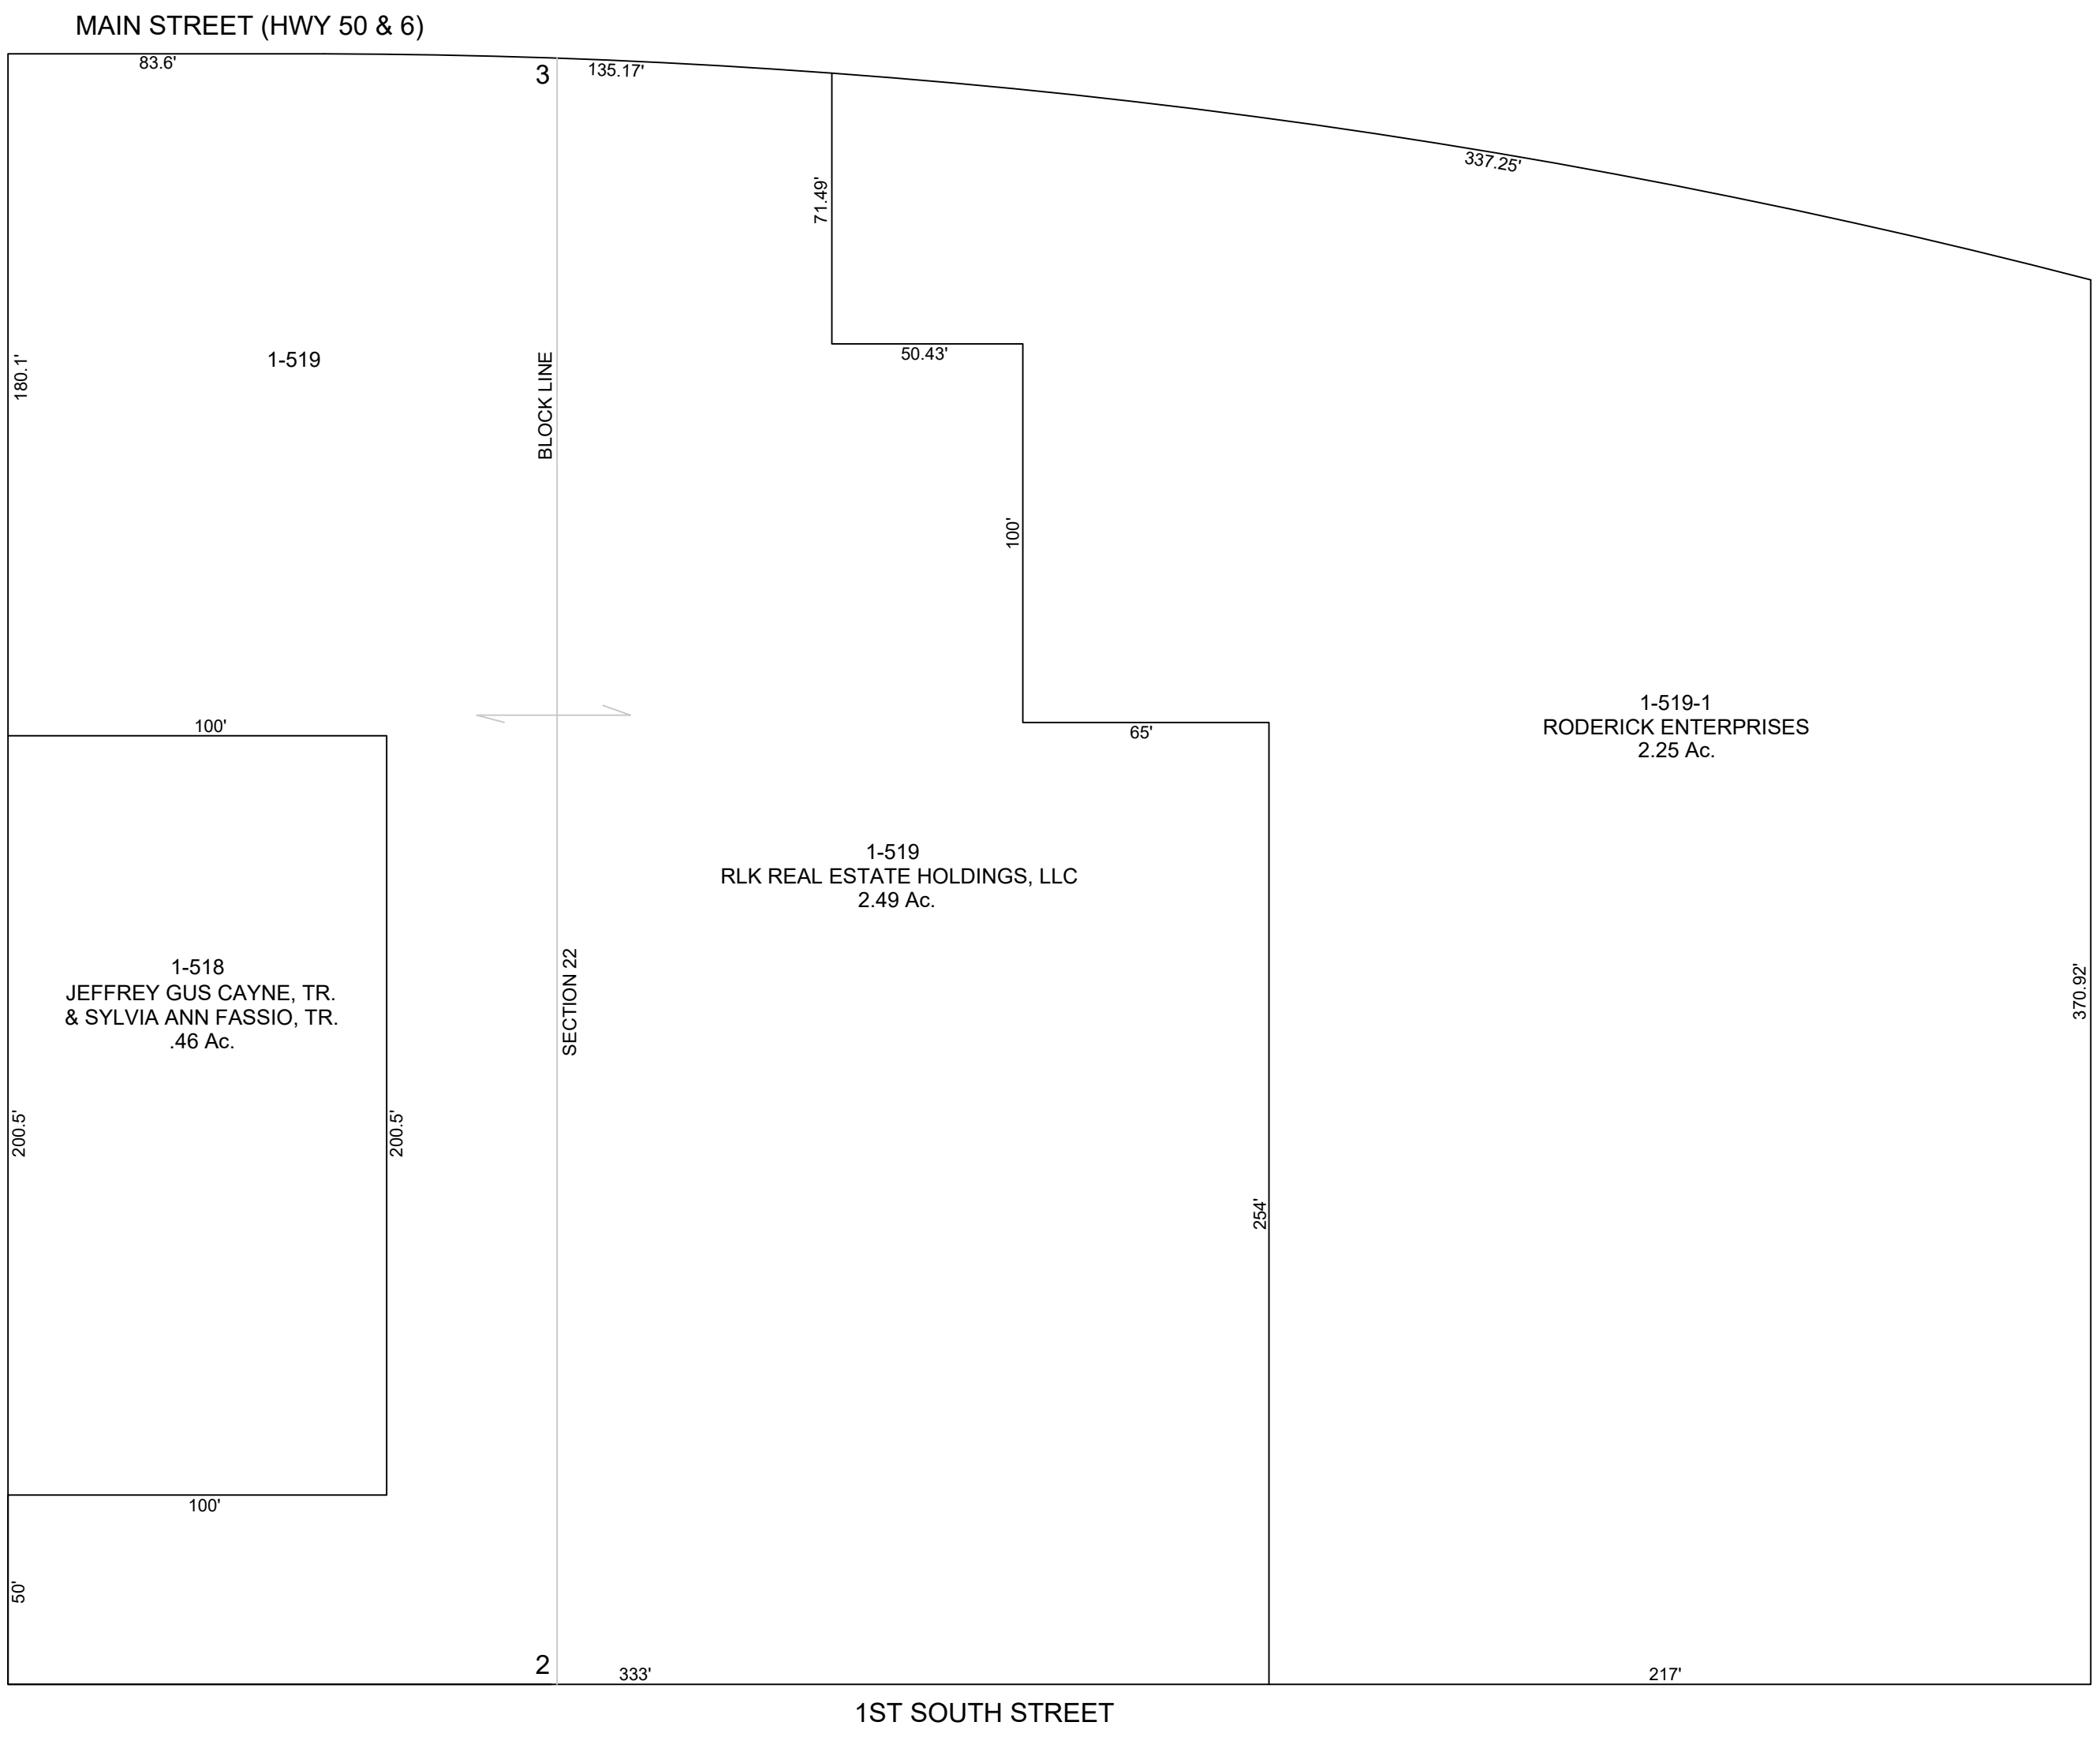

PRICE CITY

CARBON COUNTY PLATS

BLOCK 46

PRICE TOWNSITE

SCALE: 40 FEET = 1 INCH
AUGUST 23, 2017

Carbon County assumes no liability for errors or omissions in any information.