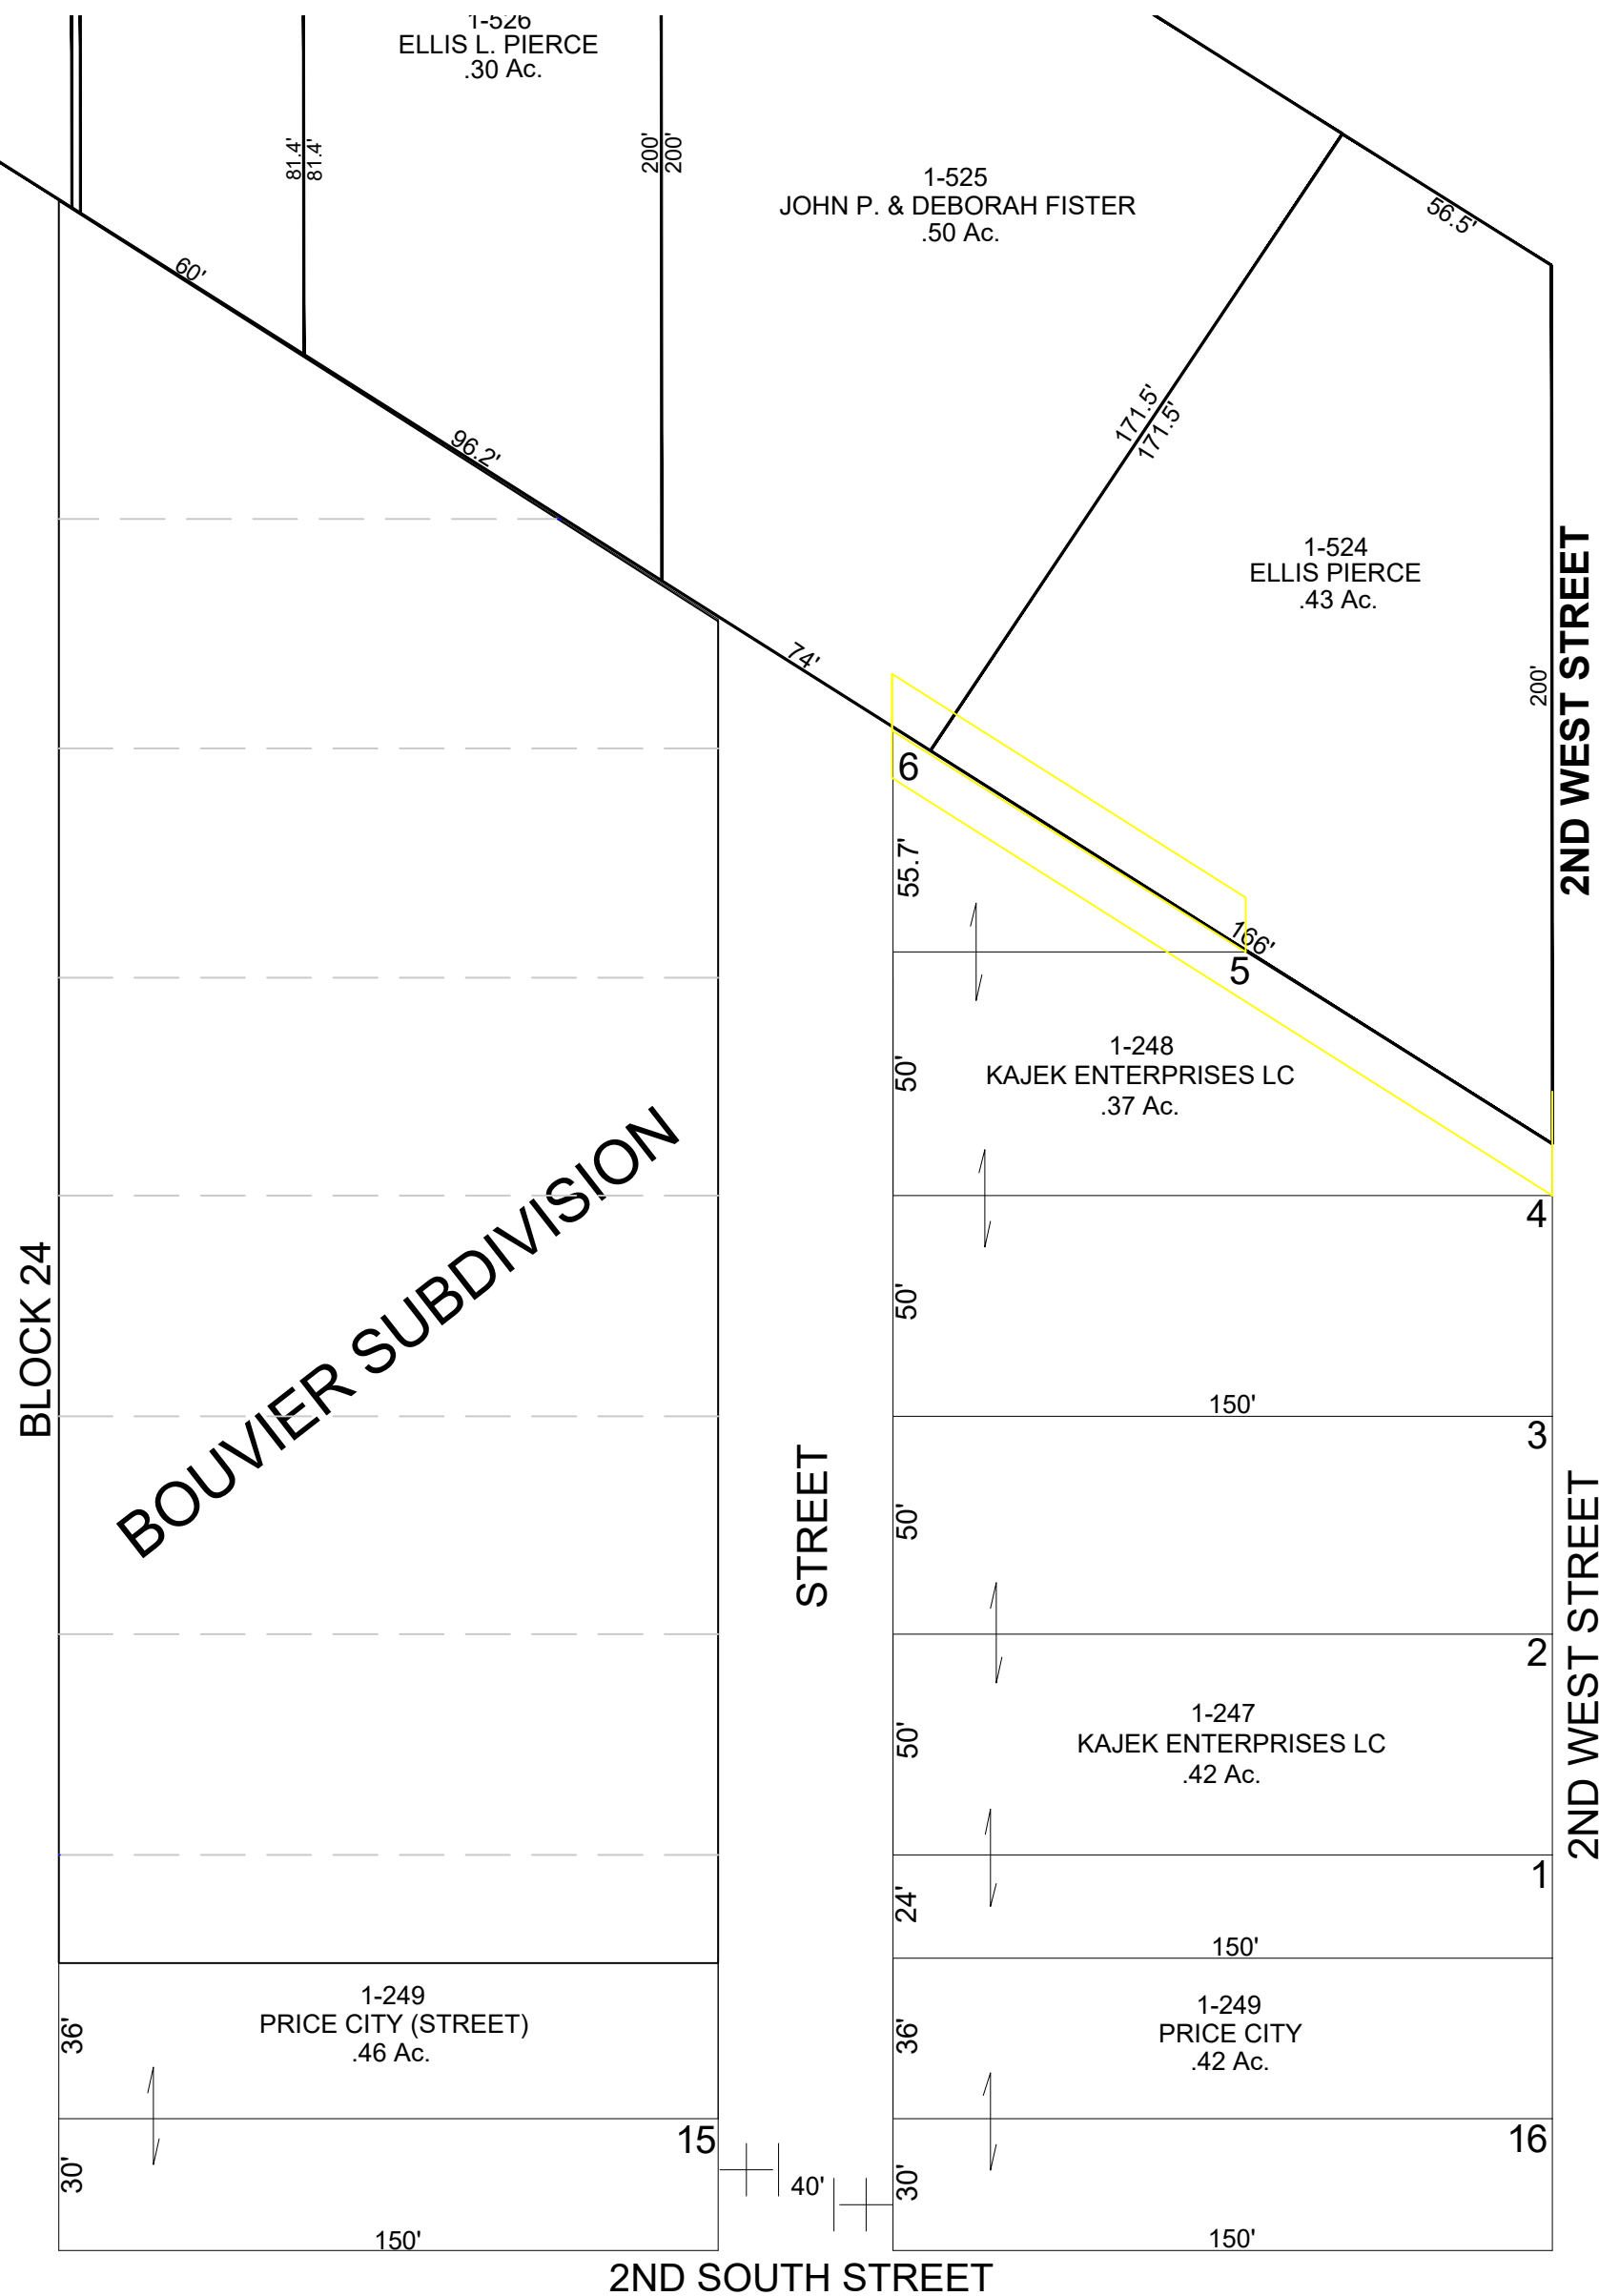

© Vegetation 2022

PRICE CITY

# CARBON COUNTY PLATS

BLOCK 23

PRICE TOWNSITE SURVEY  
WILLIAMS ADDITION

SCALE: 40 FEET = 1 INCH  
October 13, 2022

Carbon County assumes no liability for errors or omissions in any information.