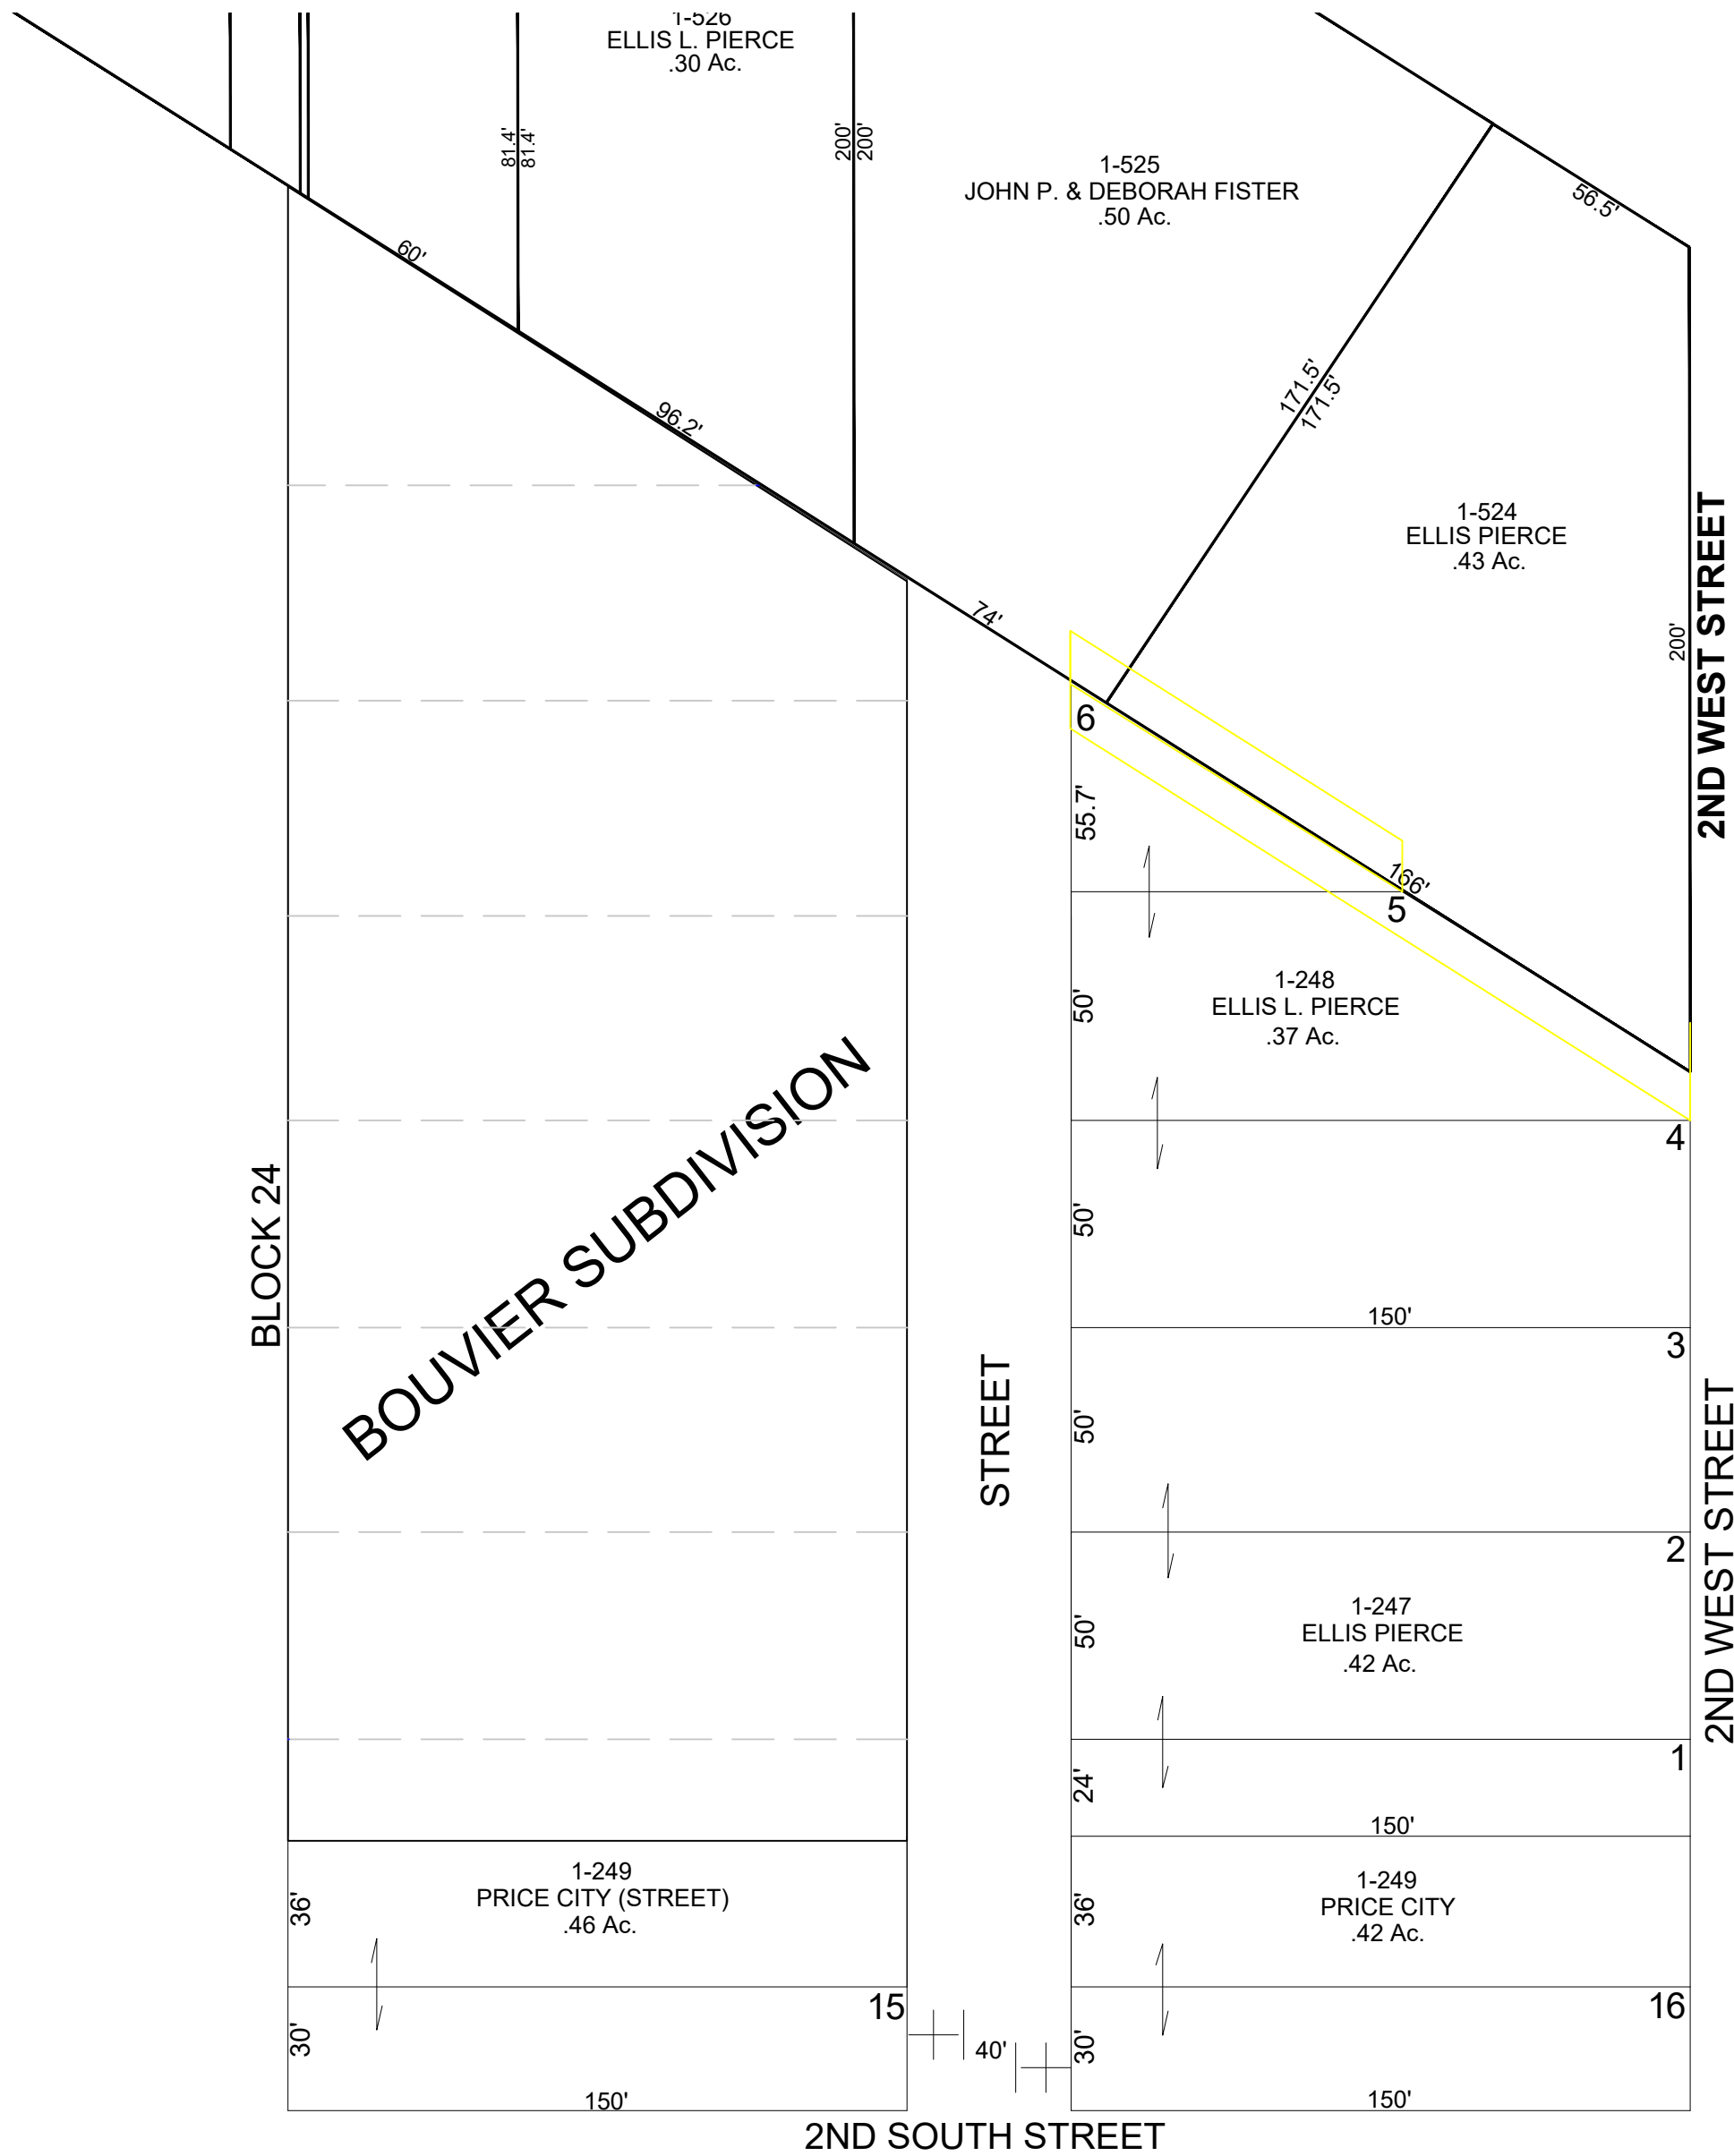

© Vegetalyst 2019

PRICE CITY

CARBON COUNTY PLATS

BLOCK 23

PRICE TOWNSITE SURVEY
WILLIAMS ADDITION

SCALE: 40 FEET = 1 INCH
June 16, 2022

Carbon County assumes no liability for errors or omissions in any information.