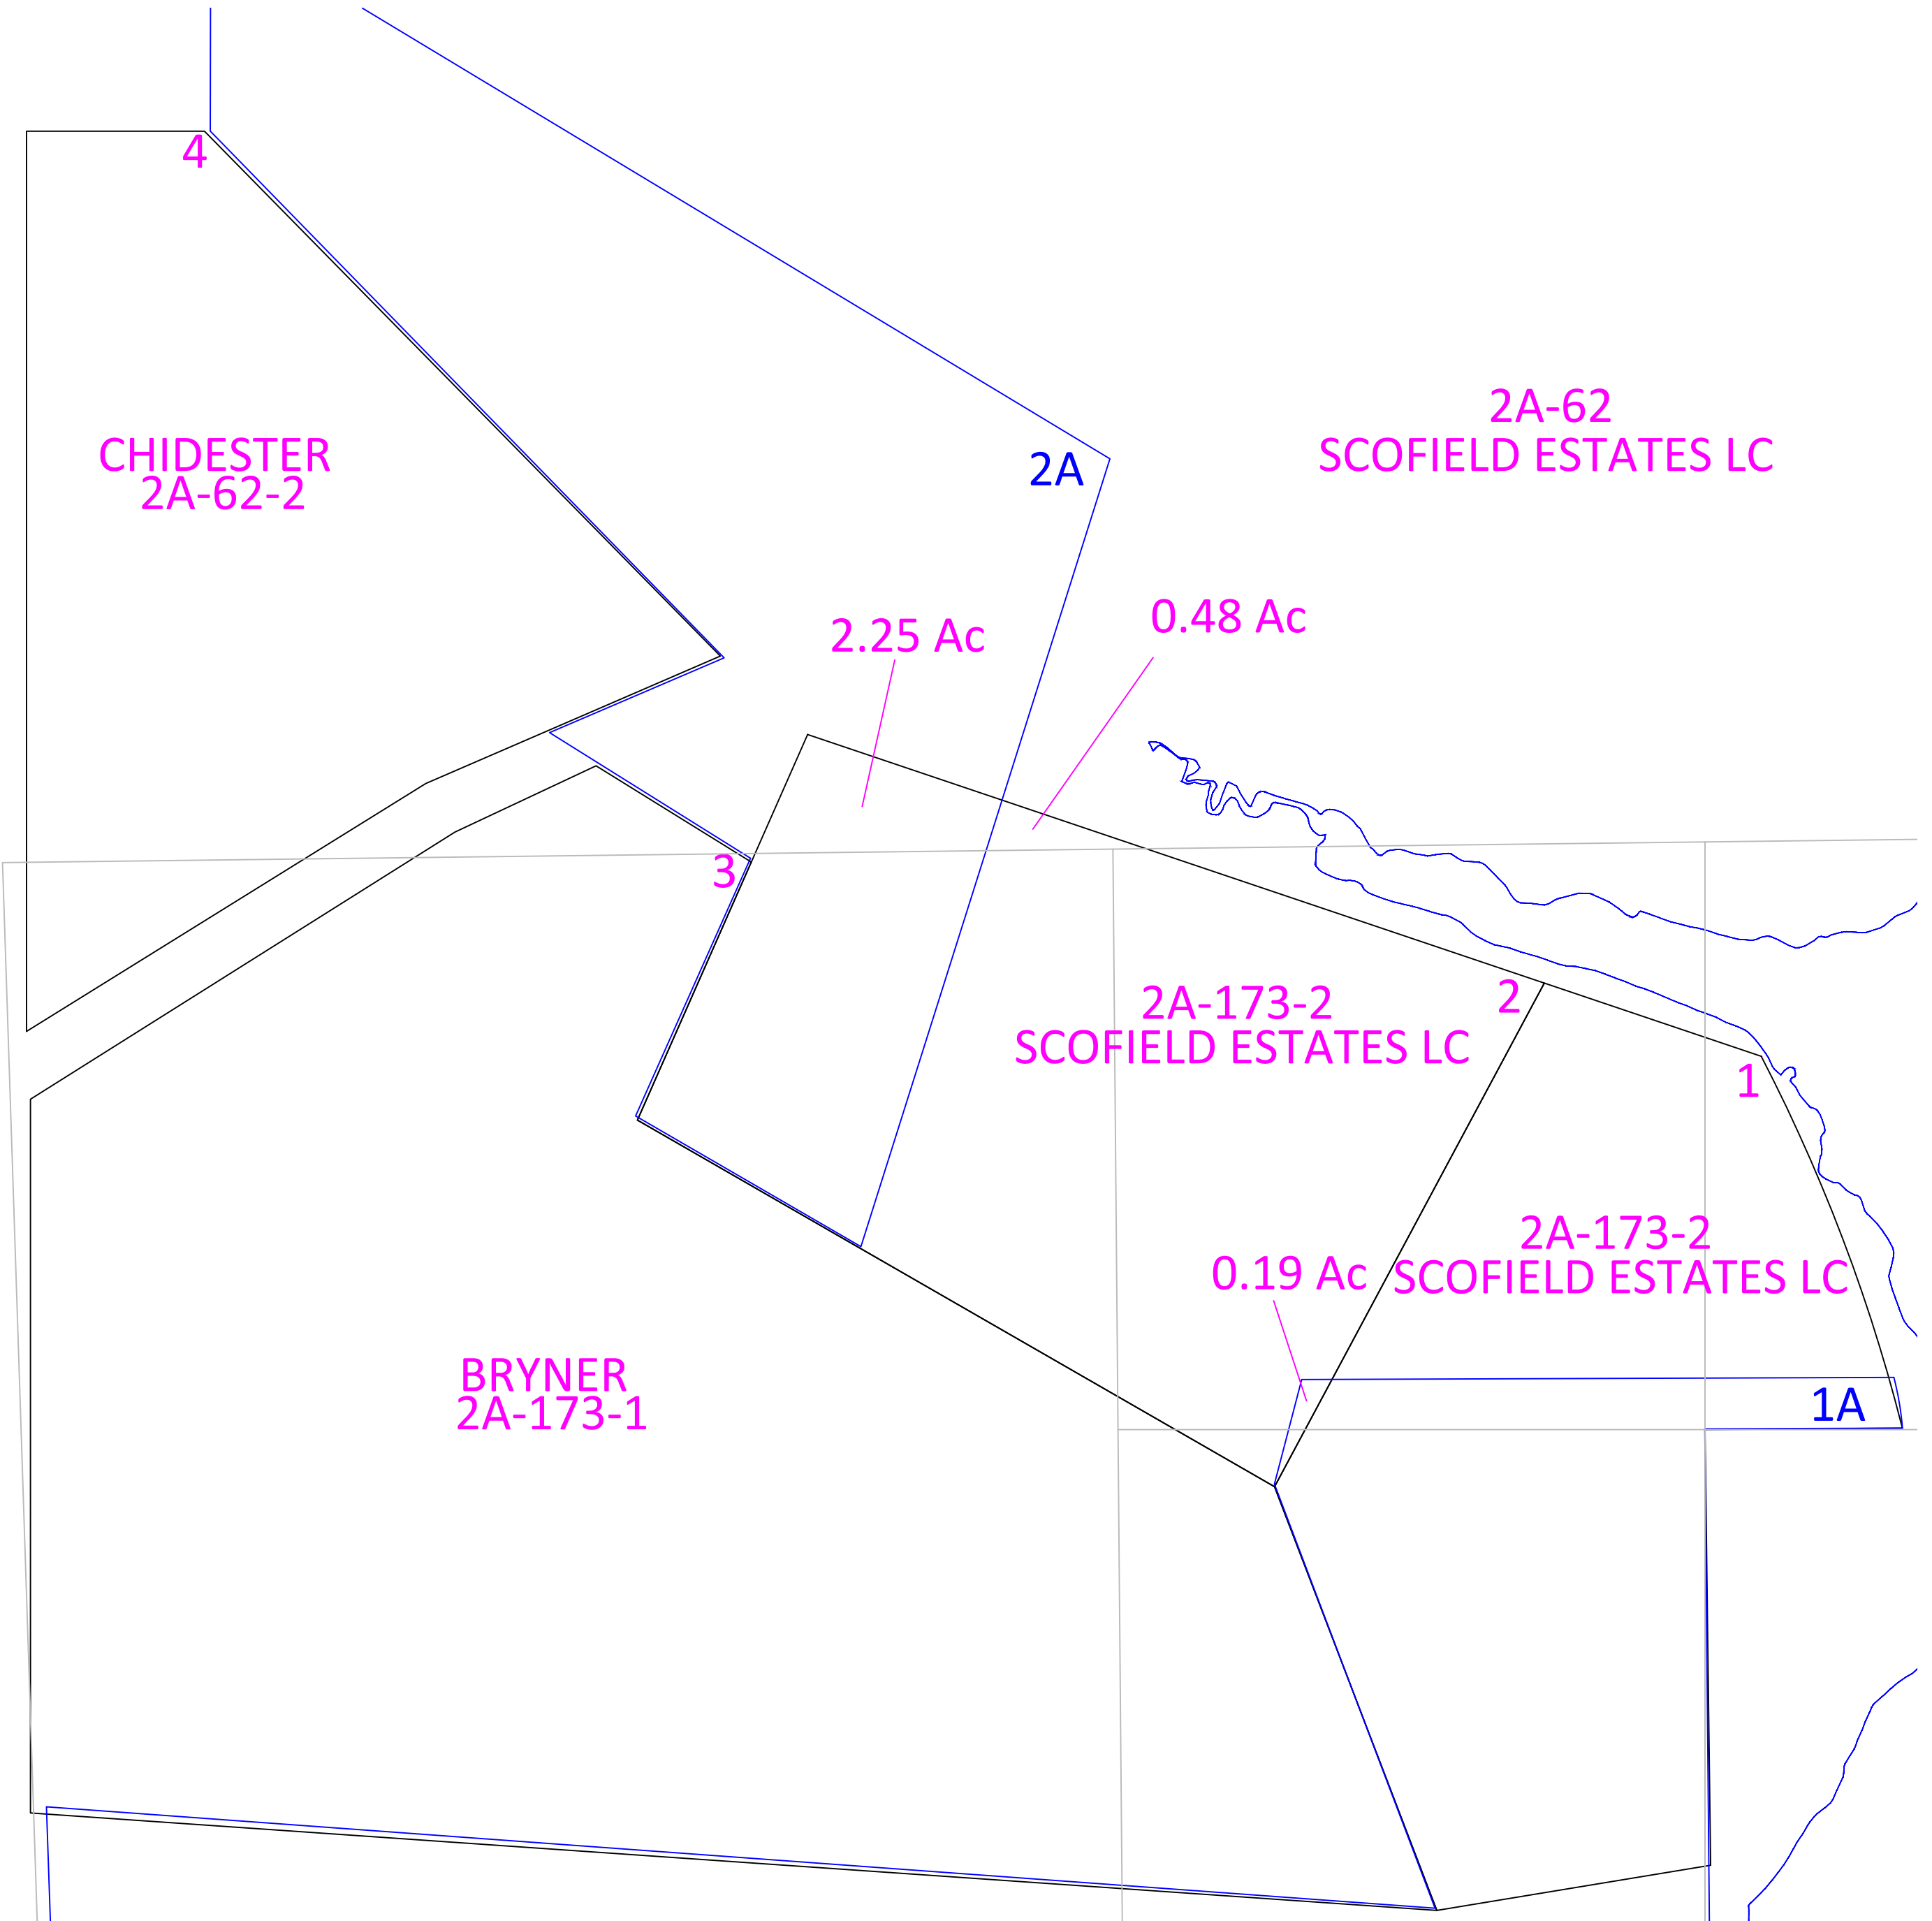

CARBON COUNTY PLATS

PART OF SECTION 18, T12S, R7E

SCOFIELD 40 ACRES SUBDIVISION

SCALE: 100 FEET = 1 INCH
AUGUST 17, 2021

Carbon County assumes no liability for errors or omissions in any information.