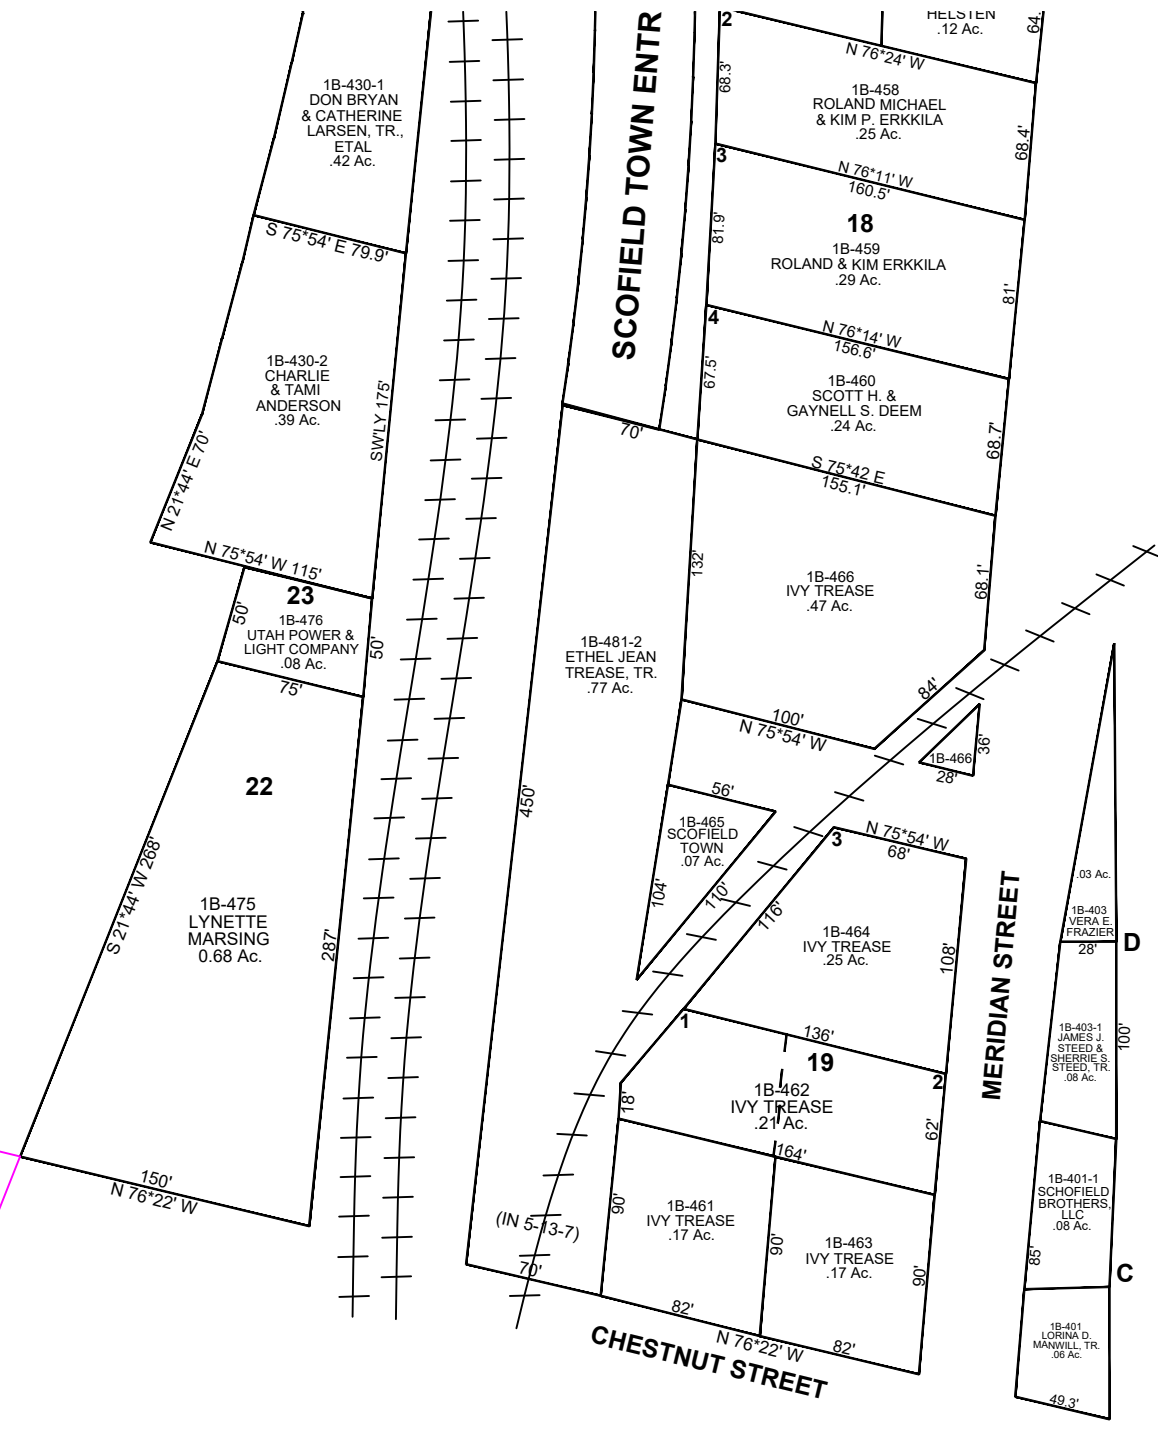

CARBON COUNTY PLATS
BLOCKS 18, 19, 22, 23, & TRACTS C & D

SCOFIELD TOWNSITE

SCALE: 60 FEET = 1 INCH
SEPTEMBER 12, 2019

Carbon County assumes no liability for errors or omissions in any information.