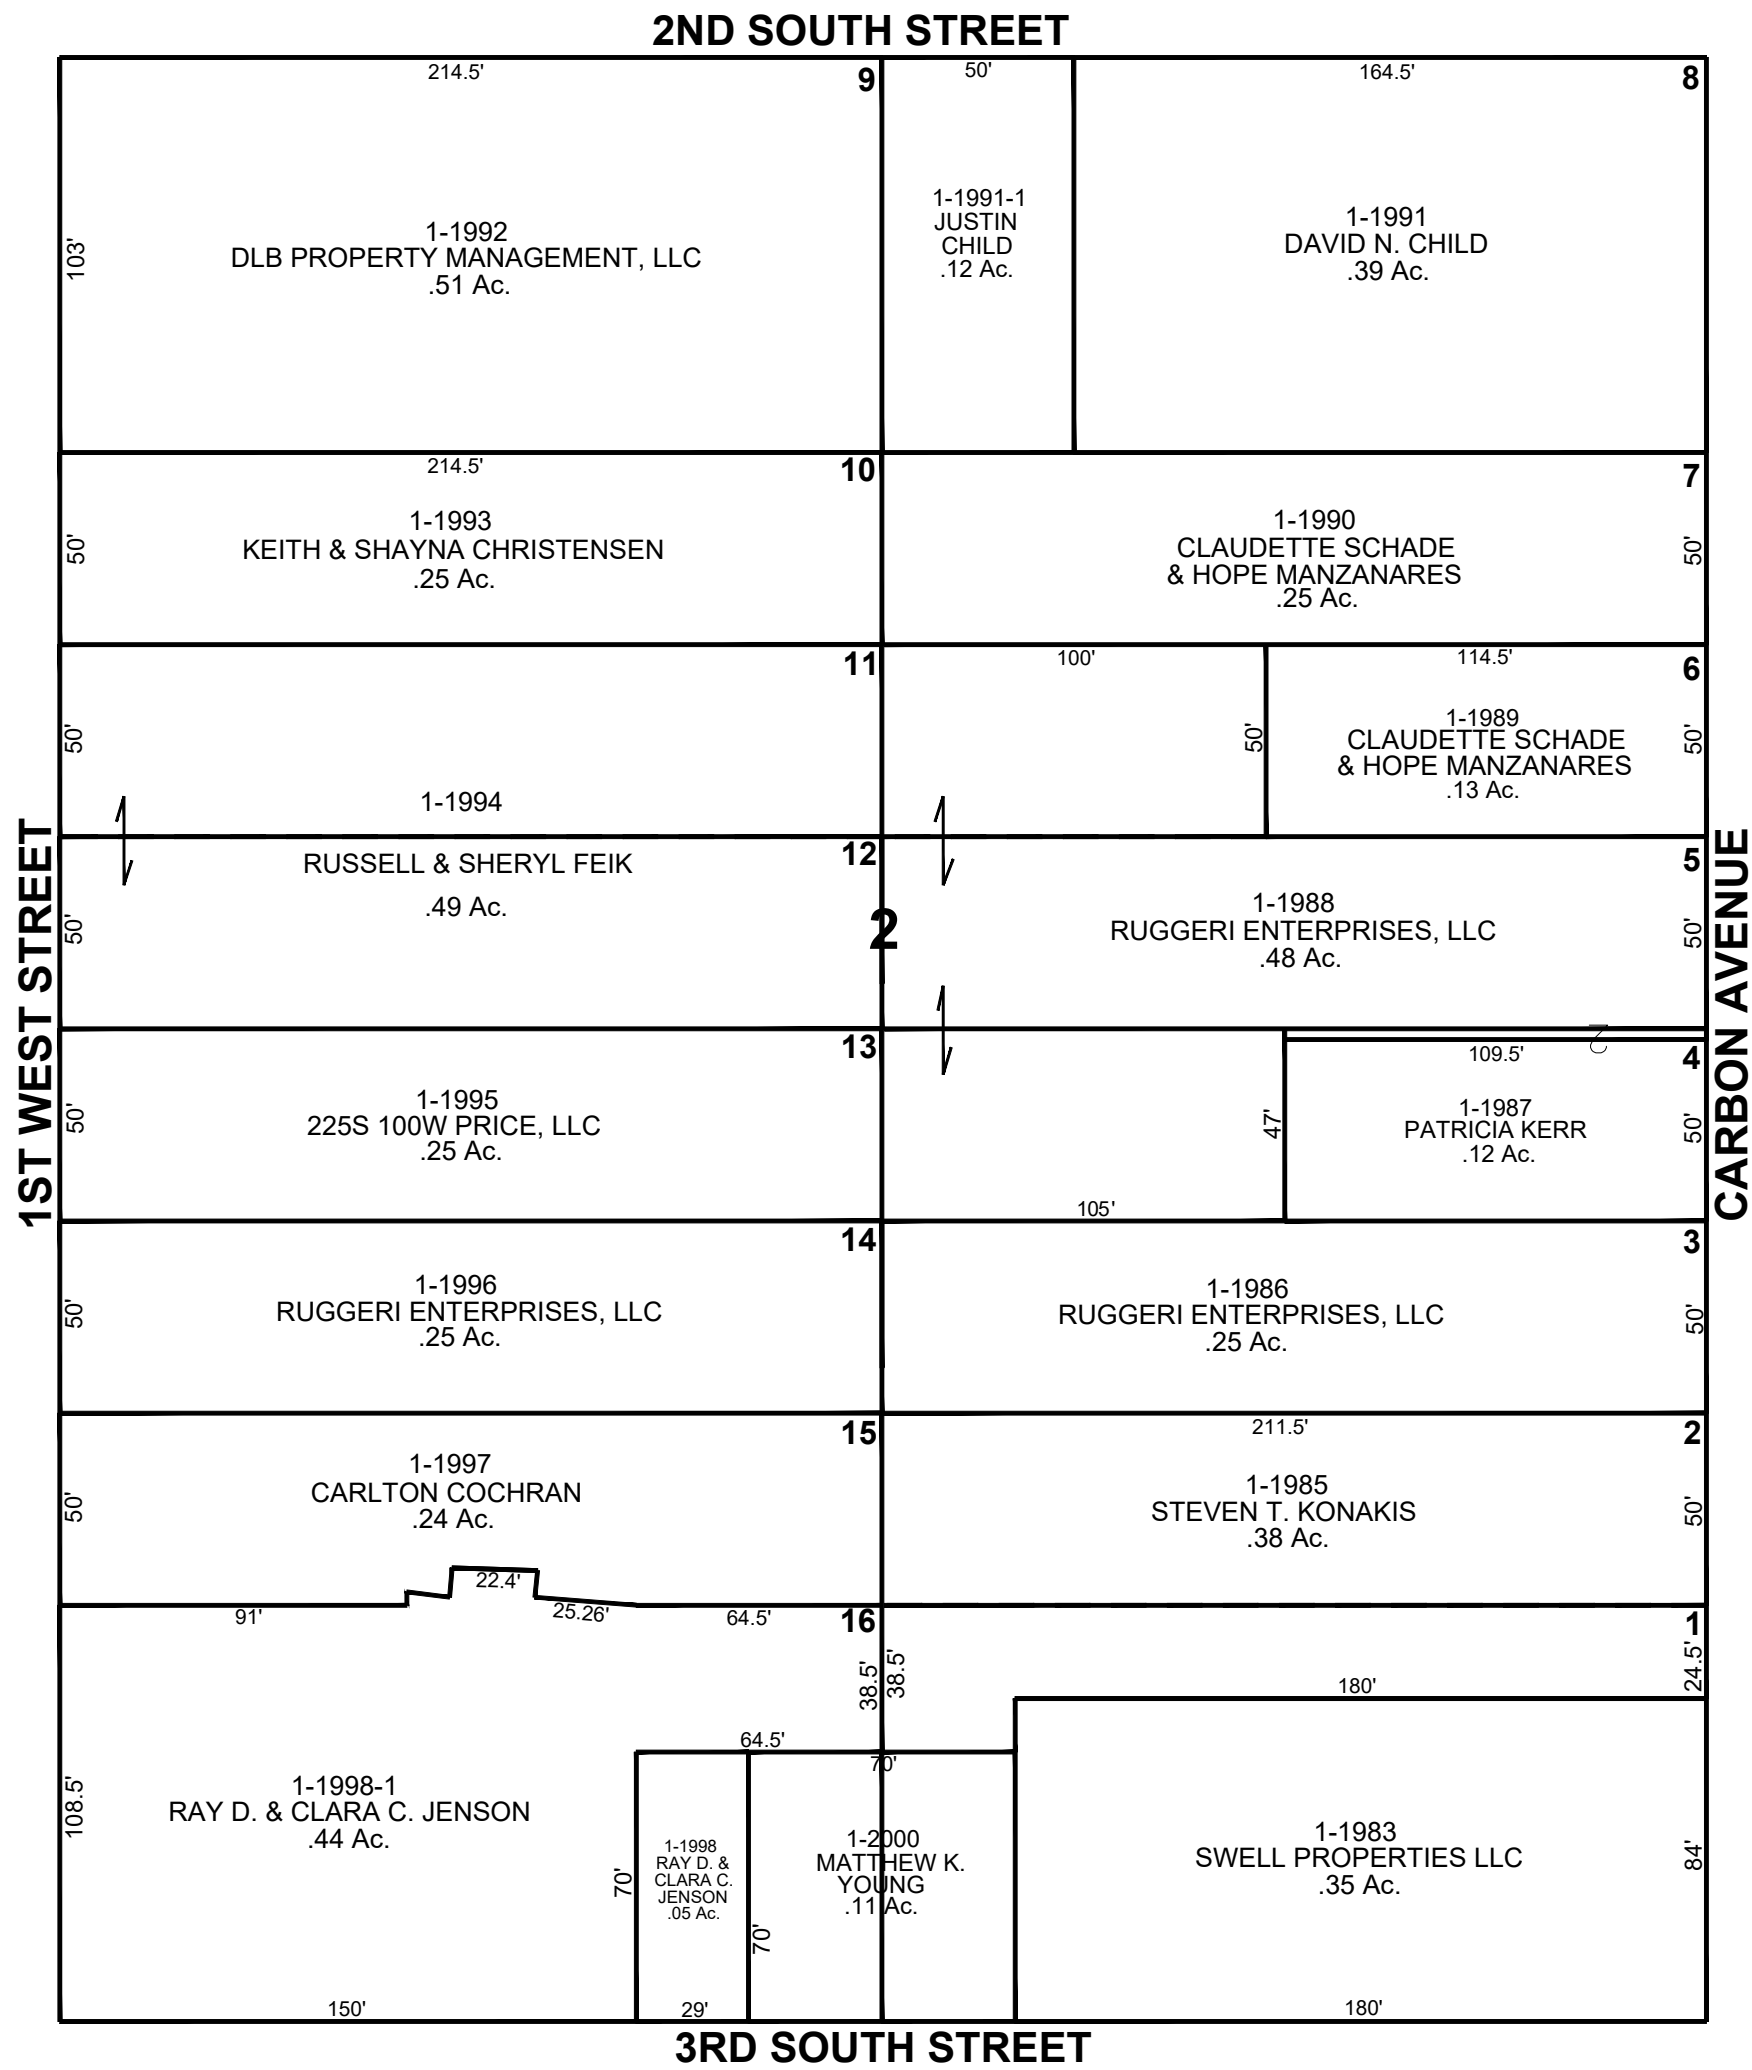

PRICE CITY

CARBON COUNTY PLATS

BLOCK 2

SARAH JANE POWELL ADDITION

SCALE: 50 FEET = 1 INCH
AUGUST 2, 2023

Carbon County assumes no liability for errors or omissions in any information.