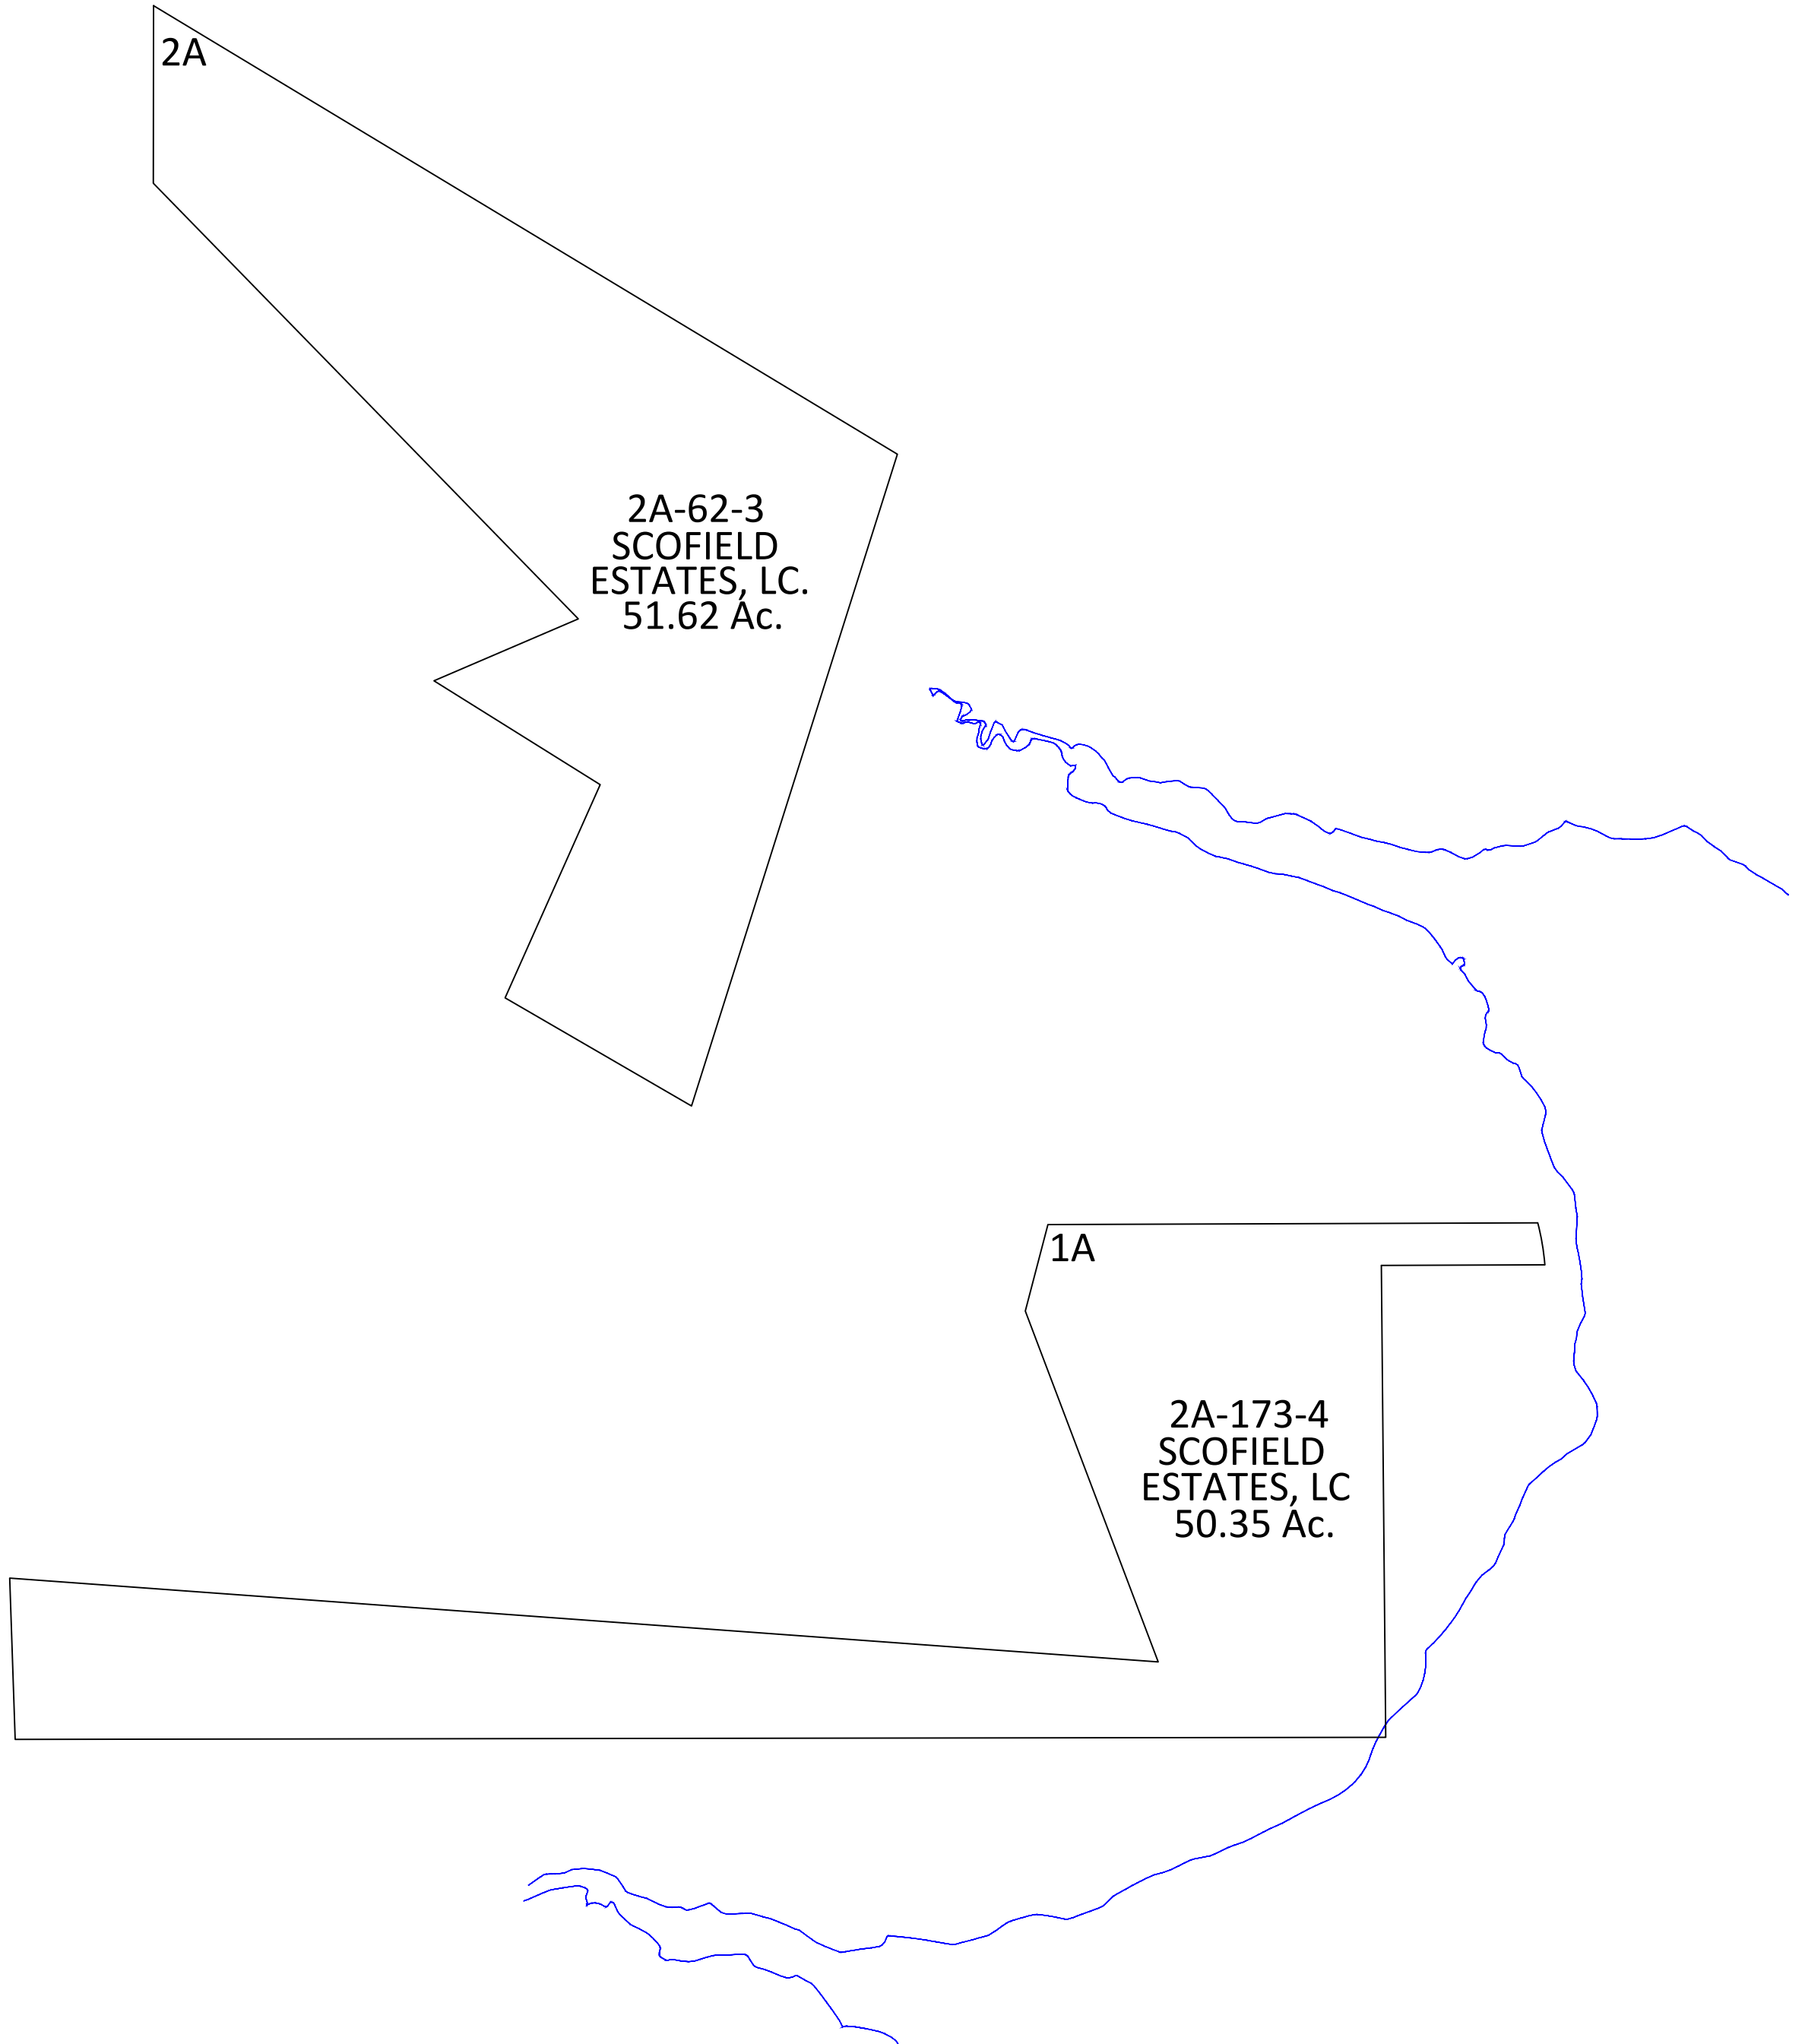

CARBON COUNTY PLATS
SCOFIELD 40 ACRE SUBDIVISION AMENDMENT PART OF SECTION 7 & 18, T1SS, R7E

SCALE: 400 FEET = 1 INCH
AUGUST 24, 2021

Carbon County assumes no liability for errors or omissions in any information.