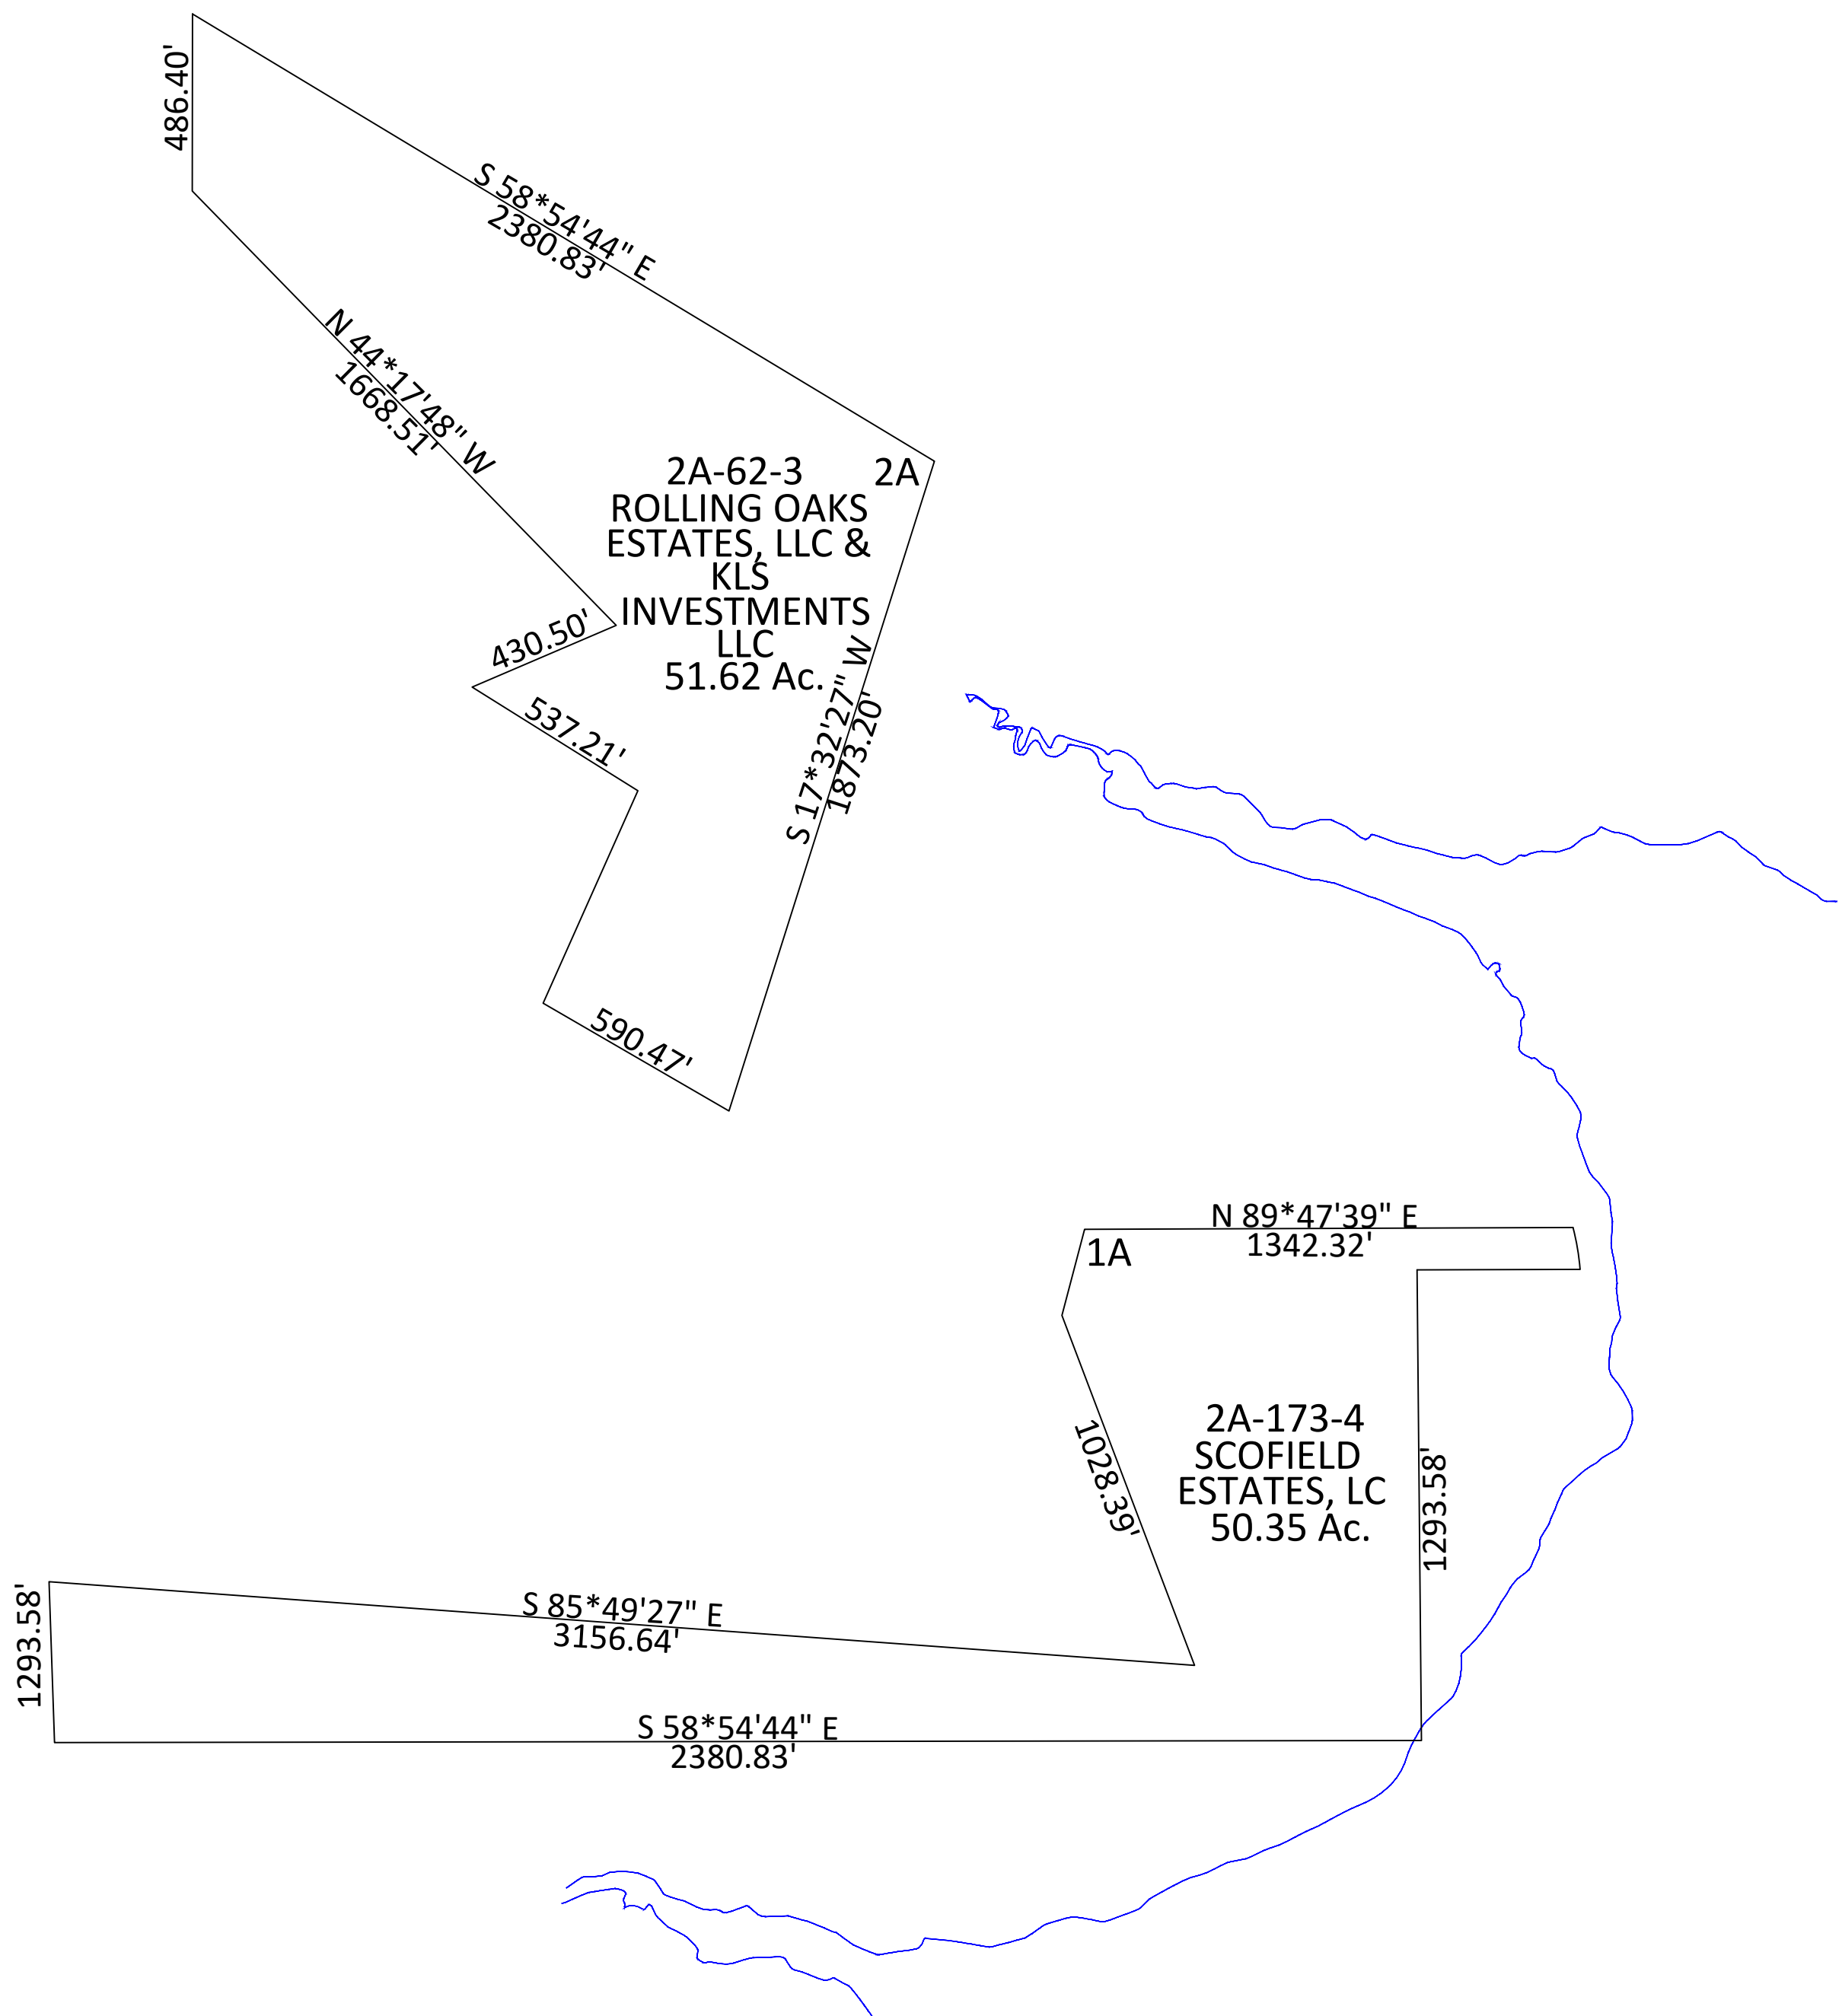

CARBON COUNTY PLATS

SCOFIELD 40 ACRE SUBDIVISION AMENDMENT PART OF SECTION 7 & 18, T1SS, R7E

SCALE: 400 FEET = 1 INCH
JULY 5, 2022

Carbon County assumes no liability for errors or omissions in any information.