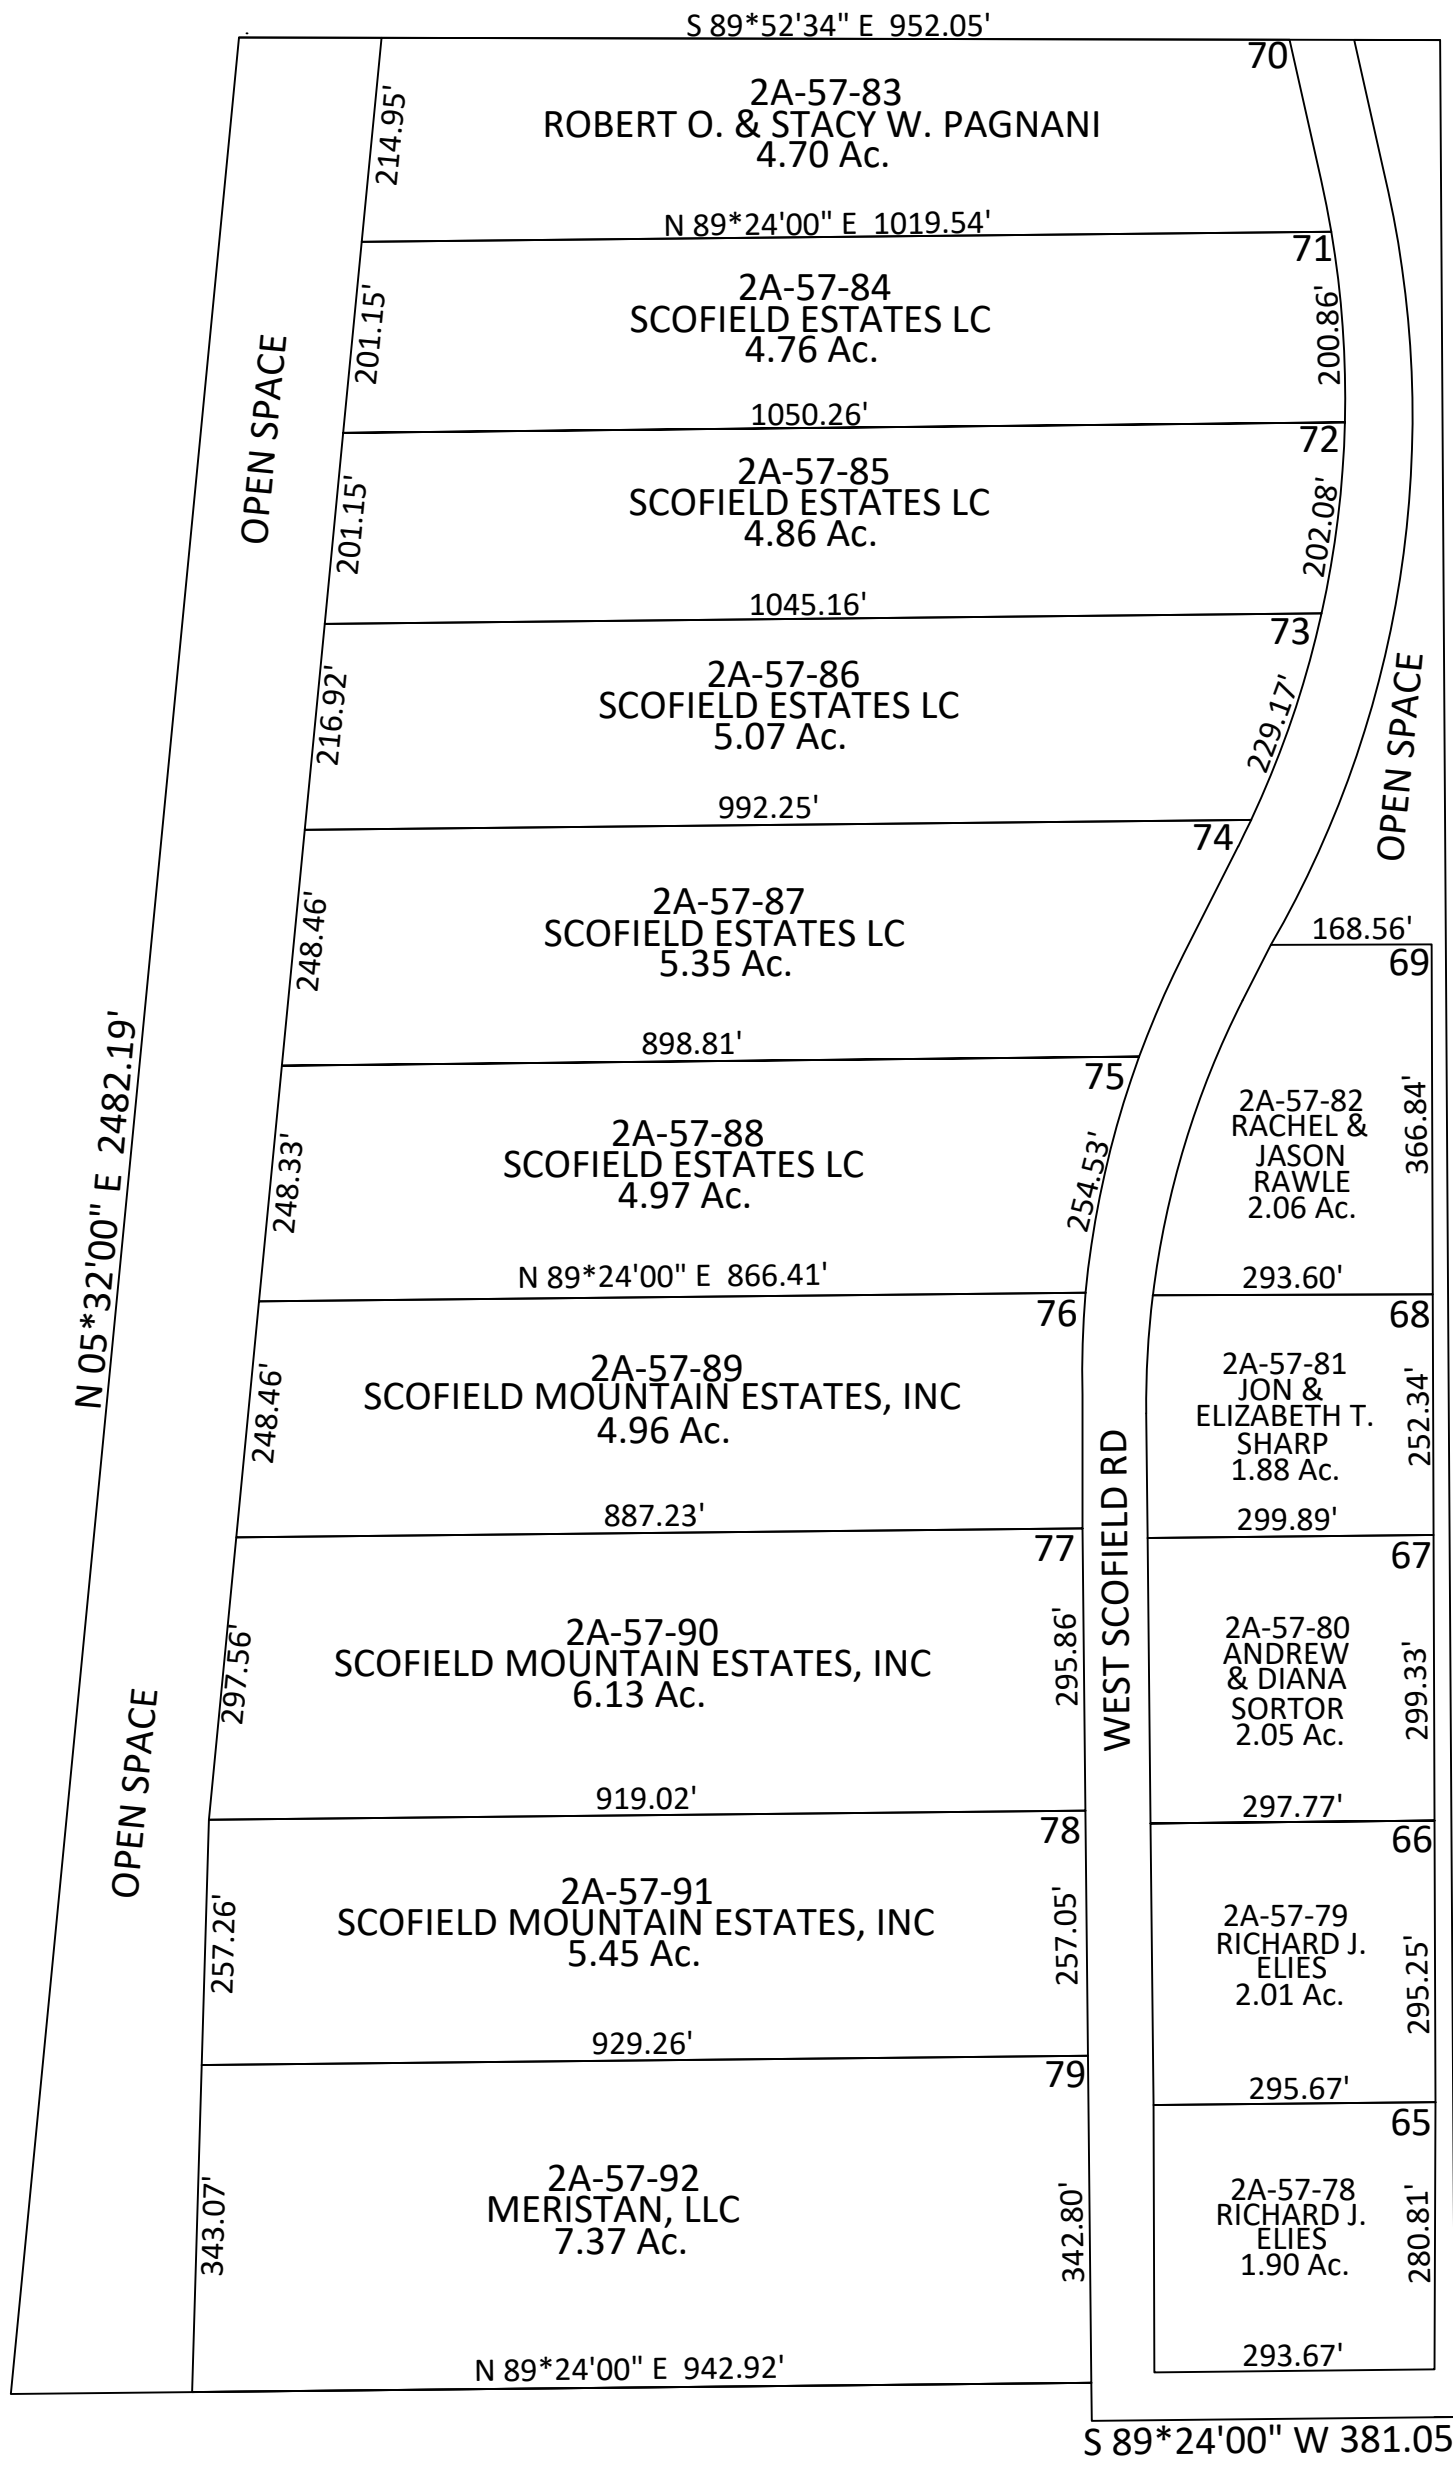

CARBON COUNTY PLATS

SCOFIELD MOUNTAIN ESTATES SUBDIVISION, PHASE 4 PART OF SECTION 5, T12S, R7E

SCALE: 200 FEET = 1 INCH
SEPTEMBER 9, 2022

Carbon County assumes no liability for errors or omissions in any information.