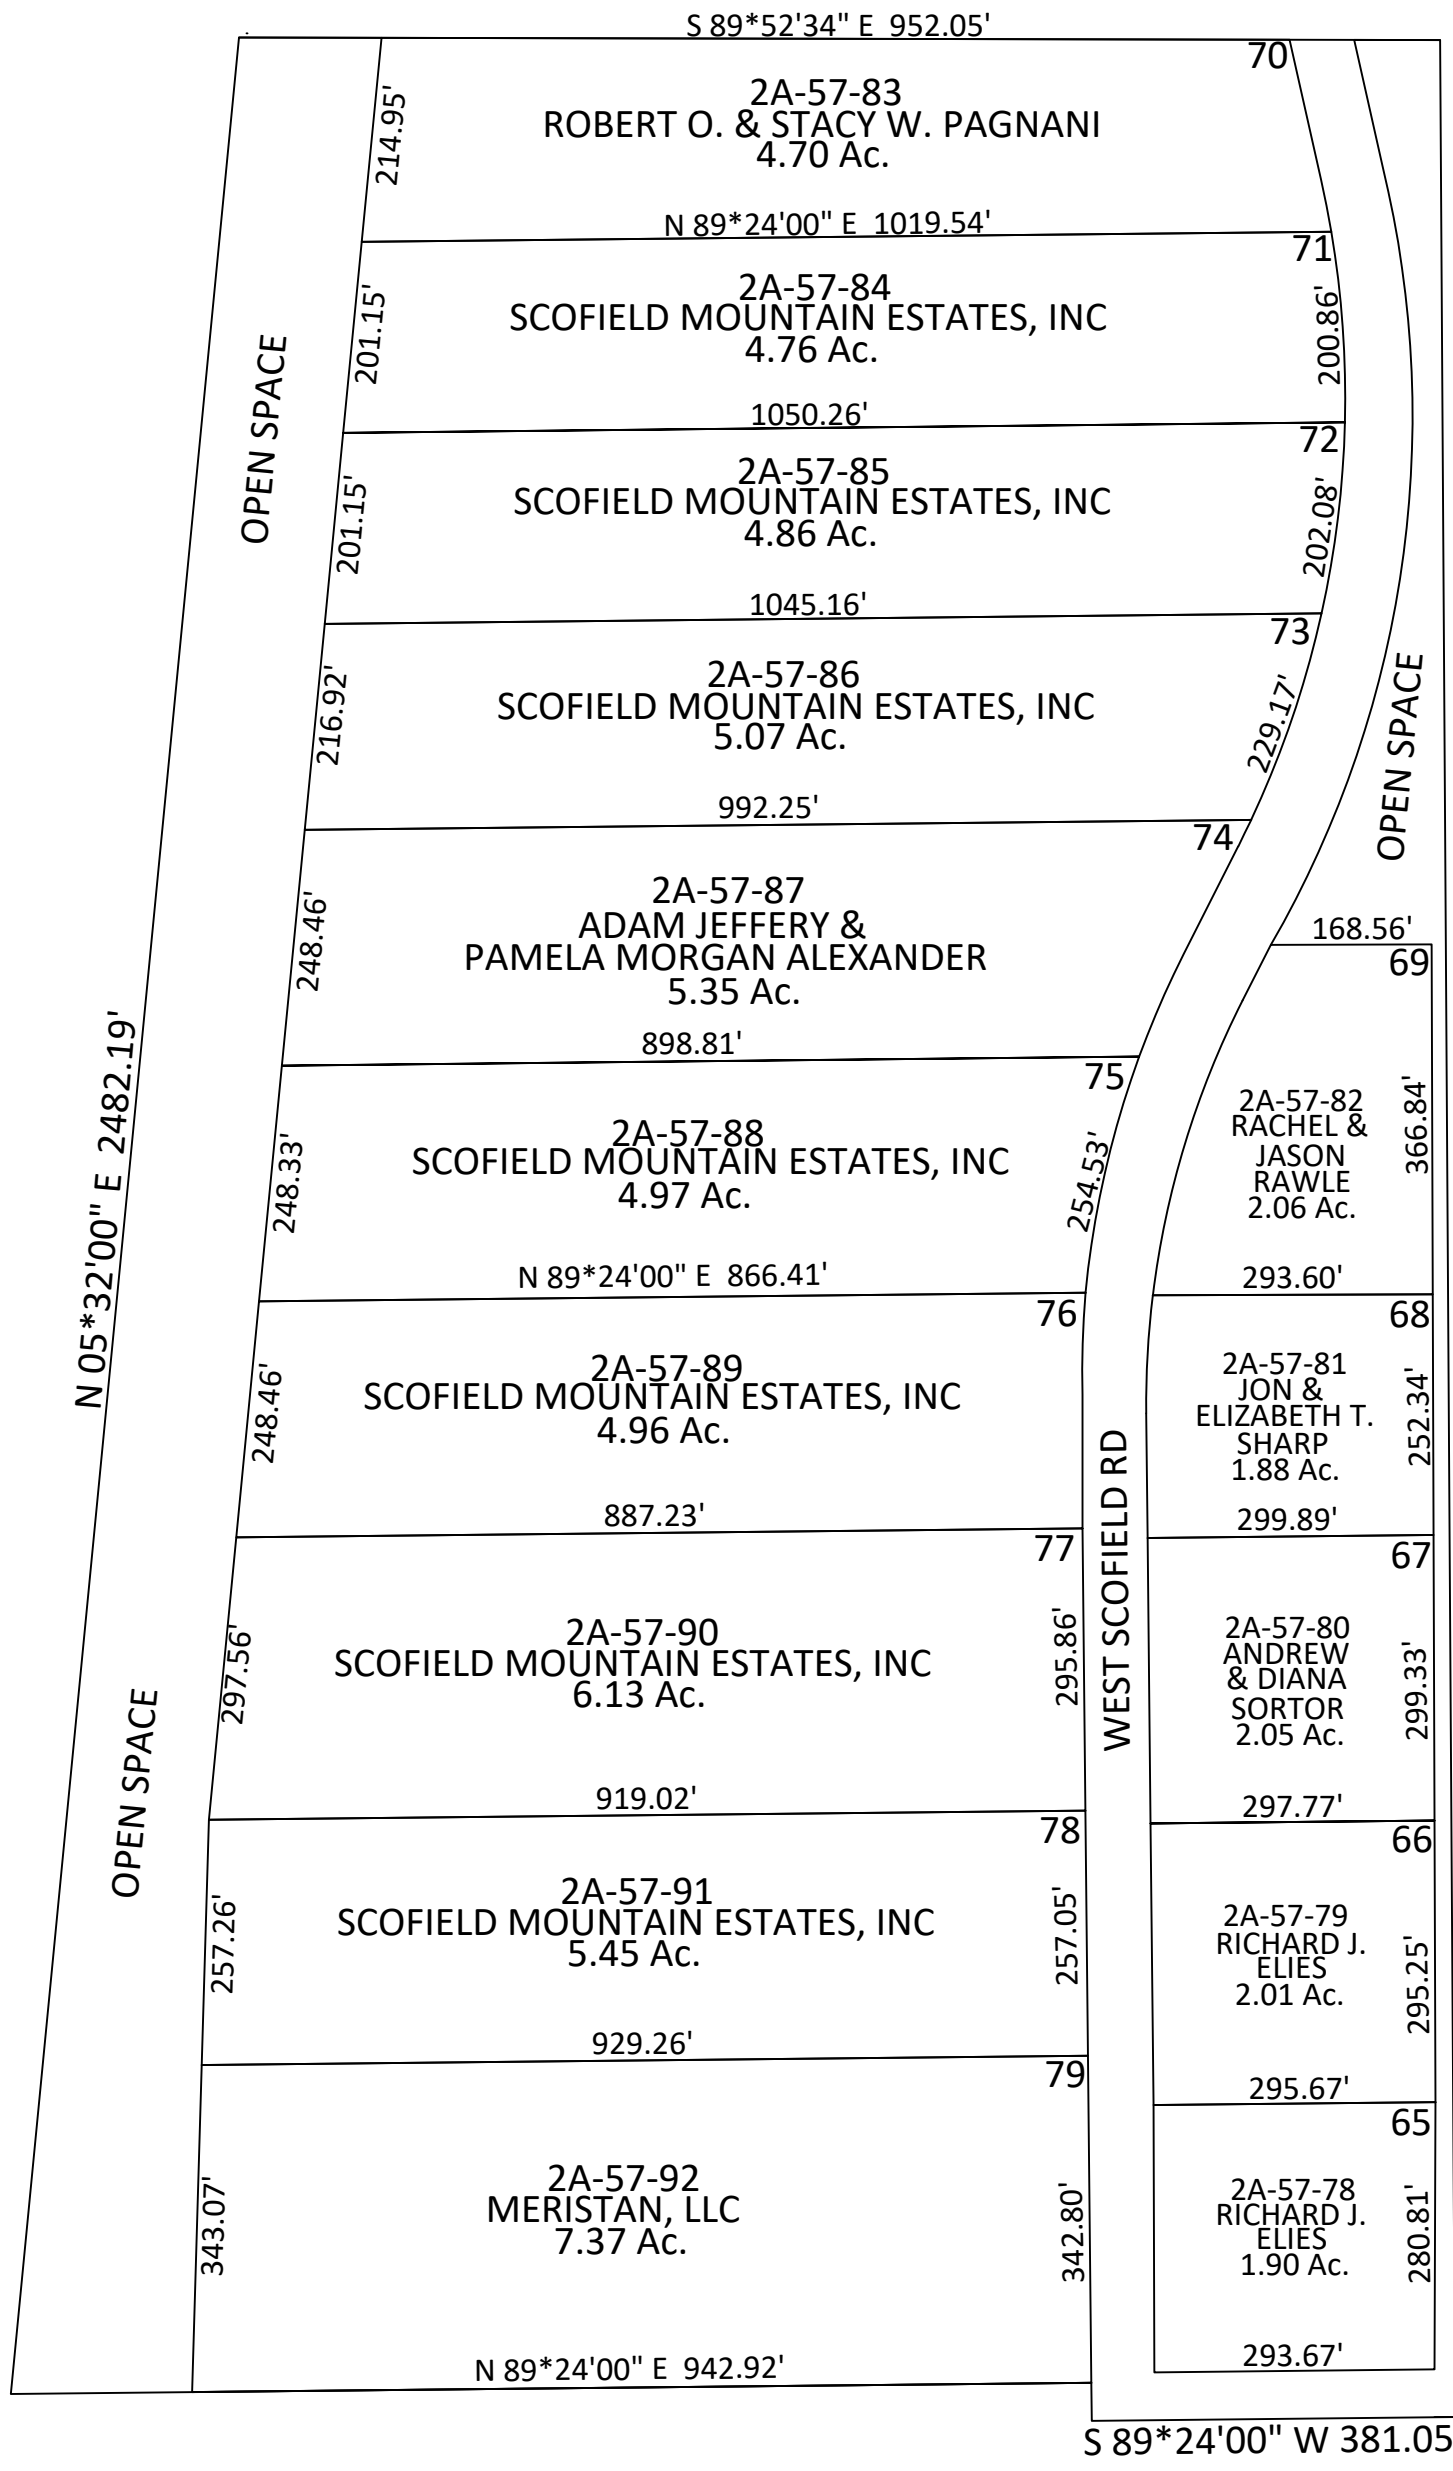

CARBON COUNTY PLATS

SCOFIELD MOUNTAIN ESTATES SUBDIVISION, PHASE 4 PART OF SECTION 5, T12S, R7E

SCALE: 200 FEET = 1 INCH
MARCH 28, 2023

Carbon County assumes no liability for errors or omissions in any information.