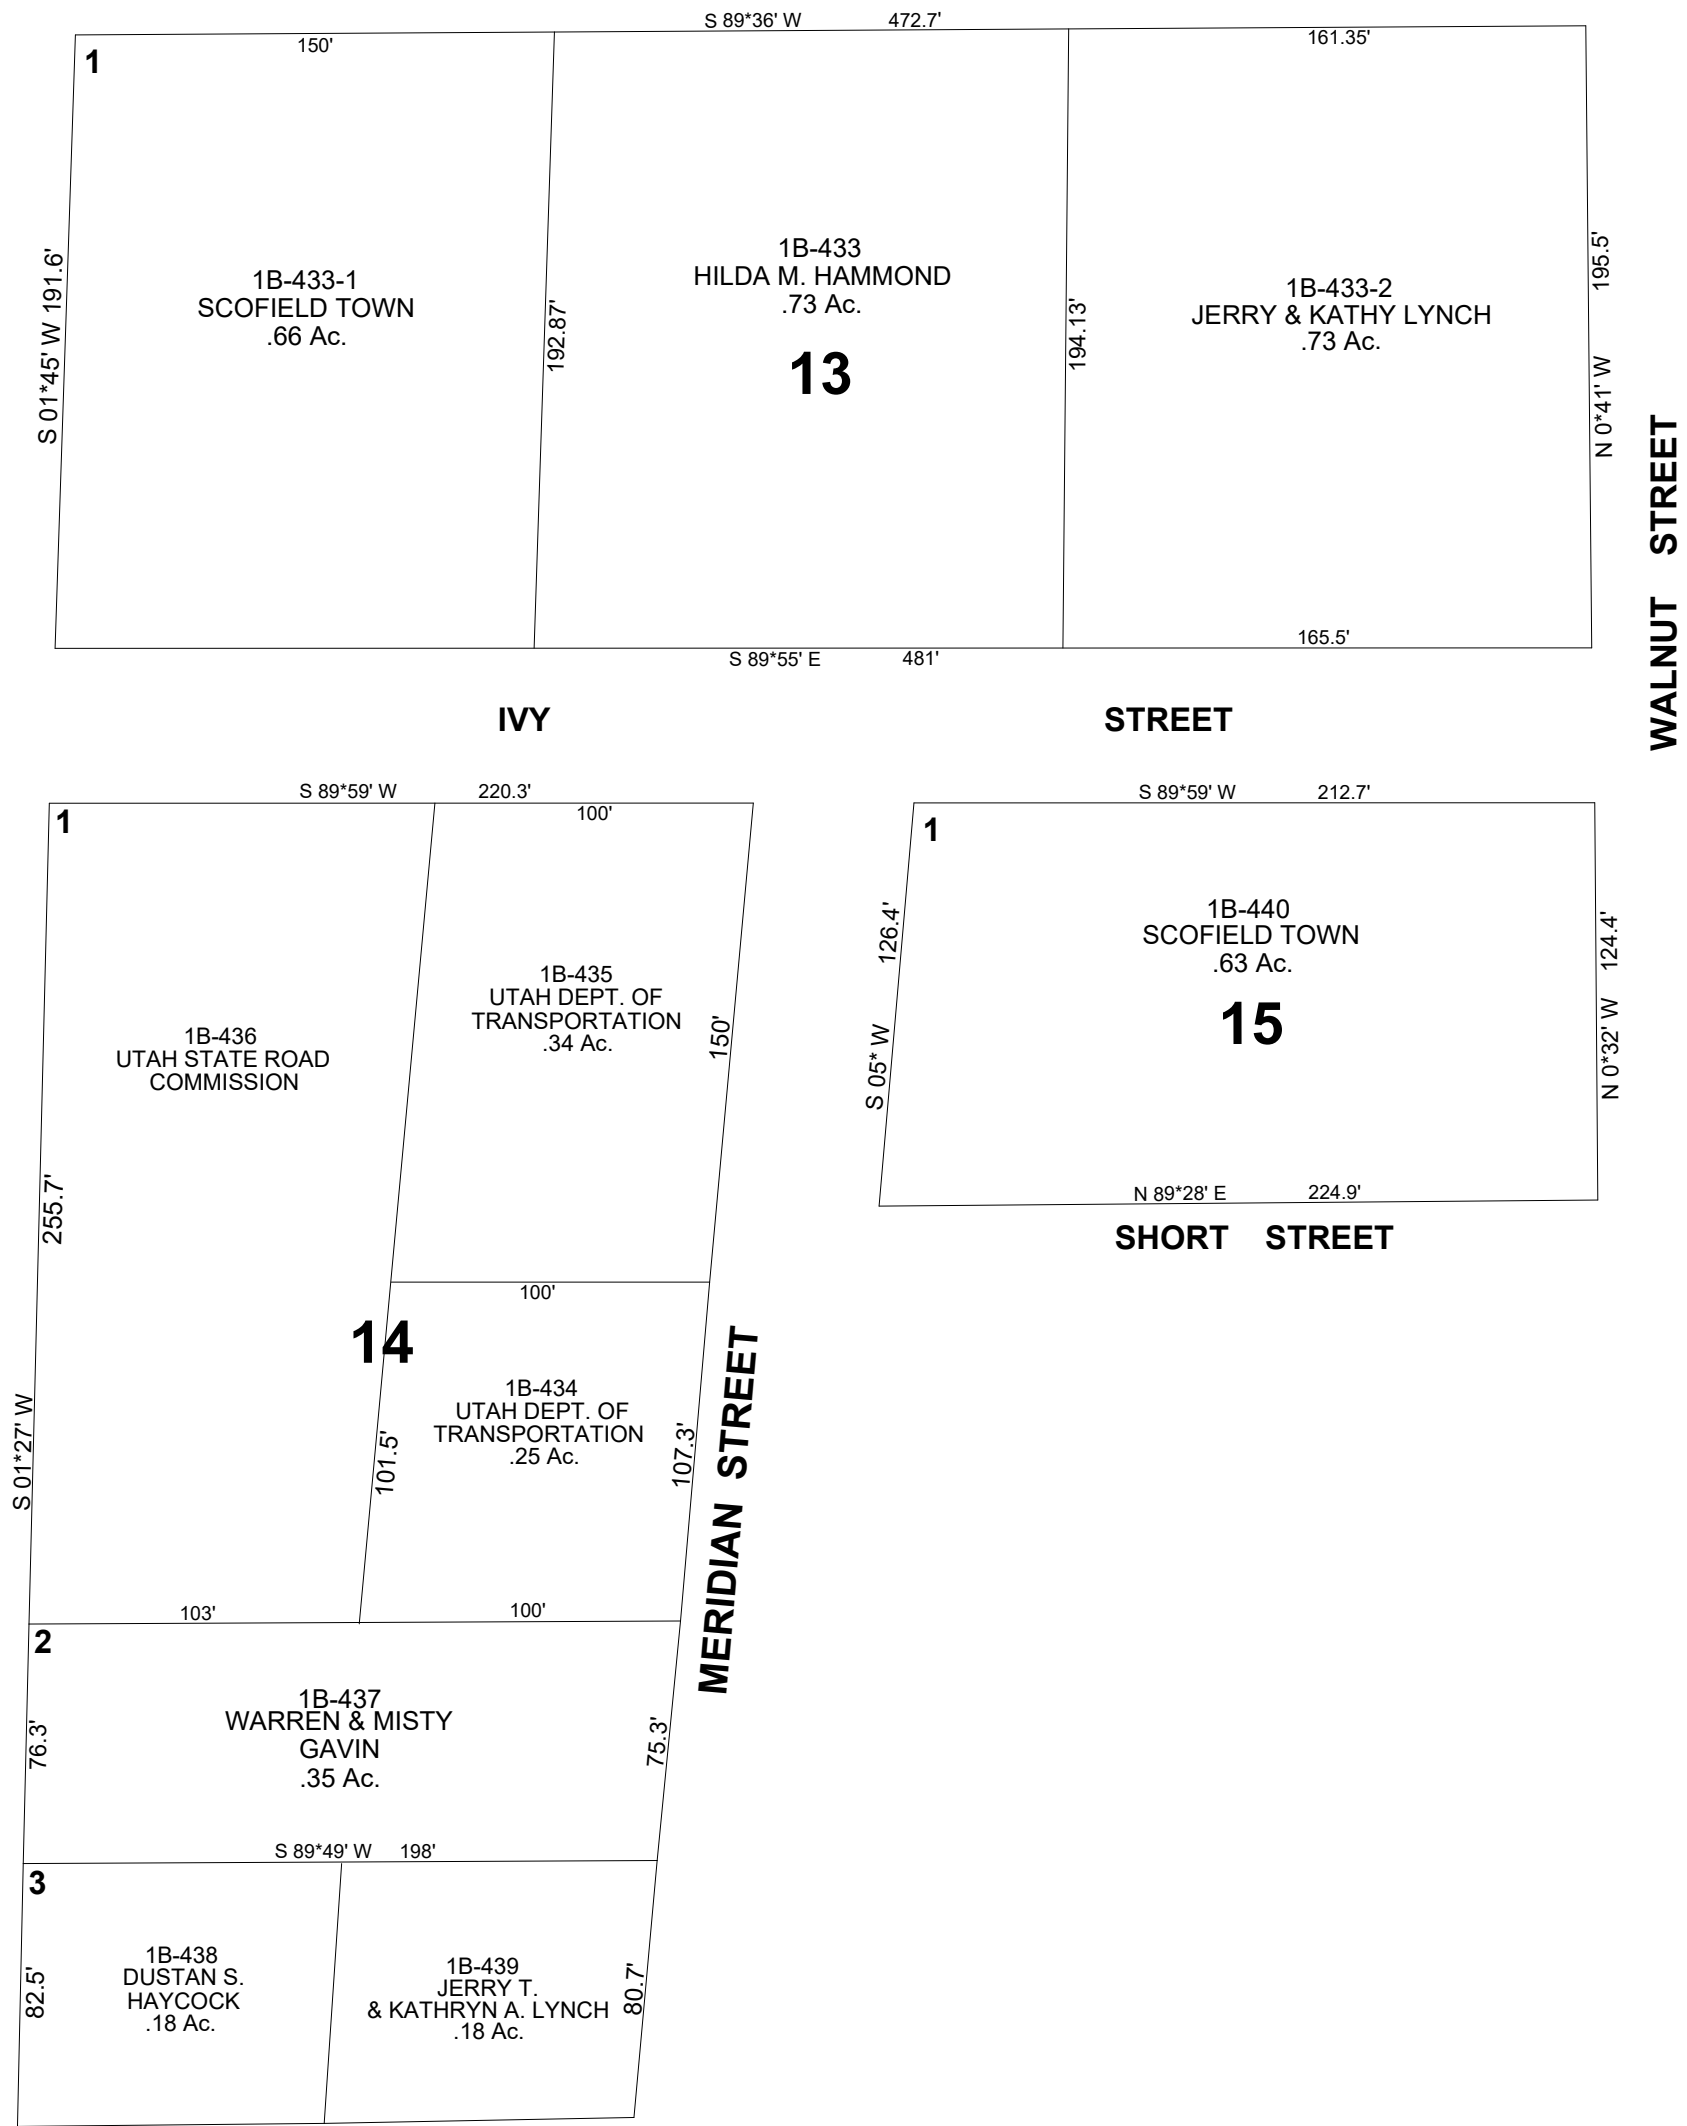

D & RGW RAILROAD

CARBON COUNTY PLATS

BLOCKS 13, 14 & 15

SCOFIELD TOWNSITE

SCALE: 60 FEET = 1 INCH
JANUARY 13, 2021

Carbon County assumes no liability for errors or omissions in any information.