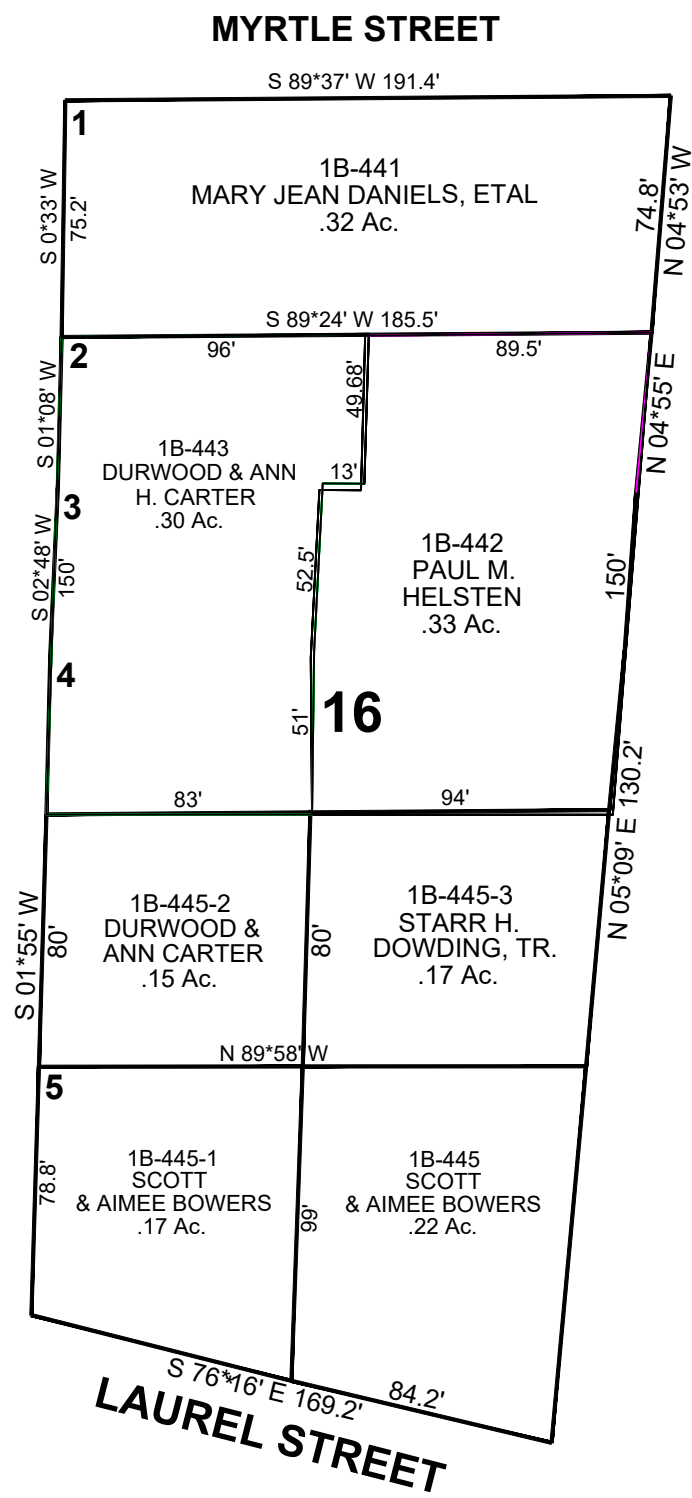

CARBON COUNTY PLATS

BLOCKS 16 & 17

SCOFIELD TOWNSITE

SCALE: 60 FEET = 1 INCH
JULY 25, 2023

Carbon County assumes no liability for errors or omissions in any information.