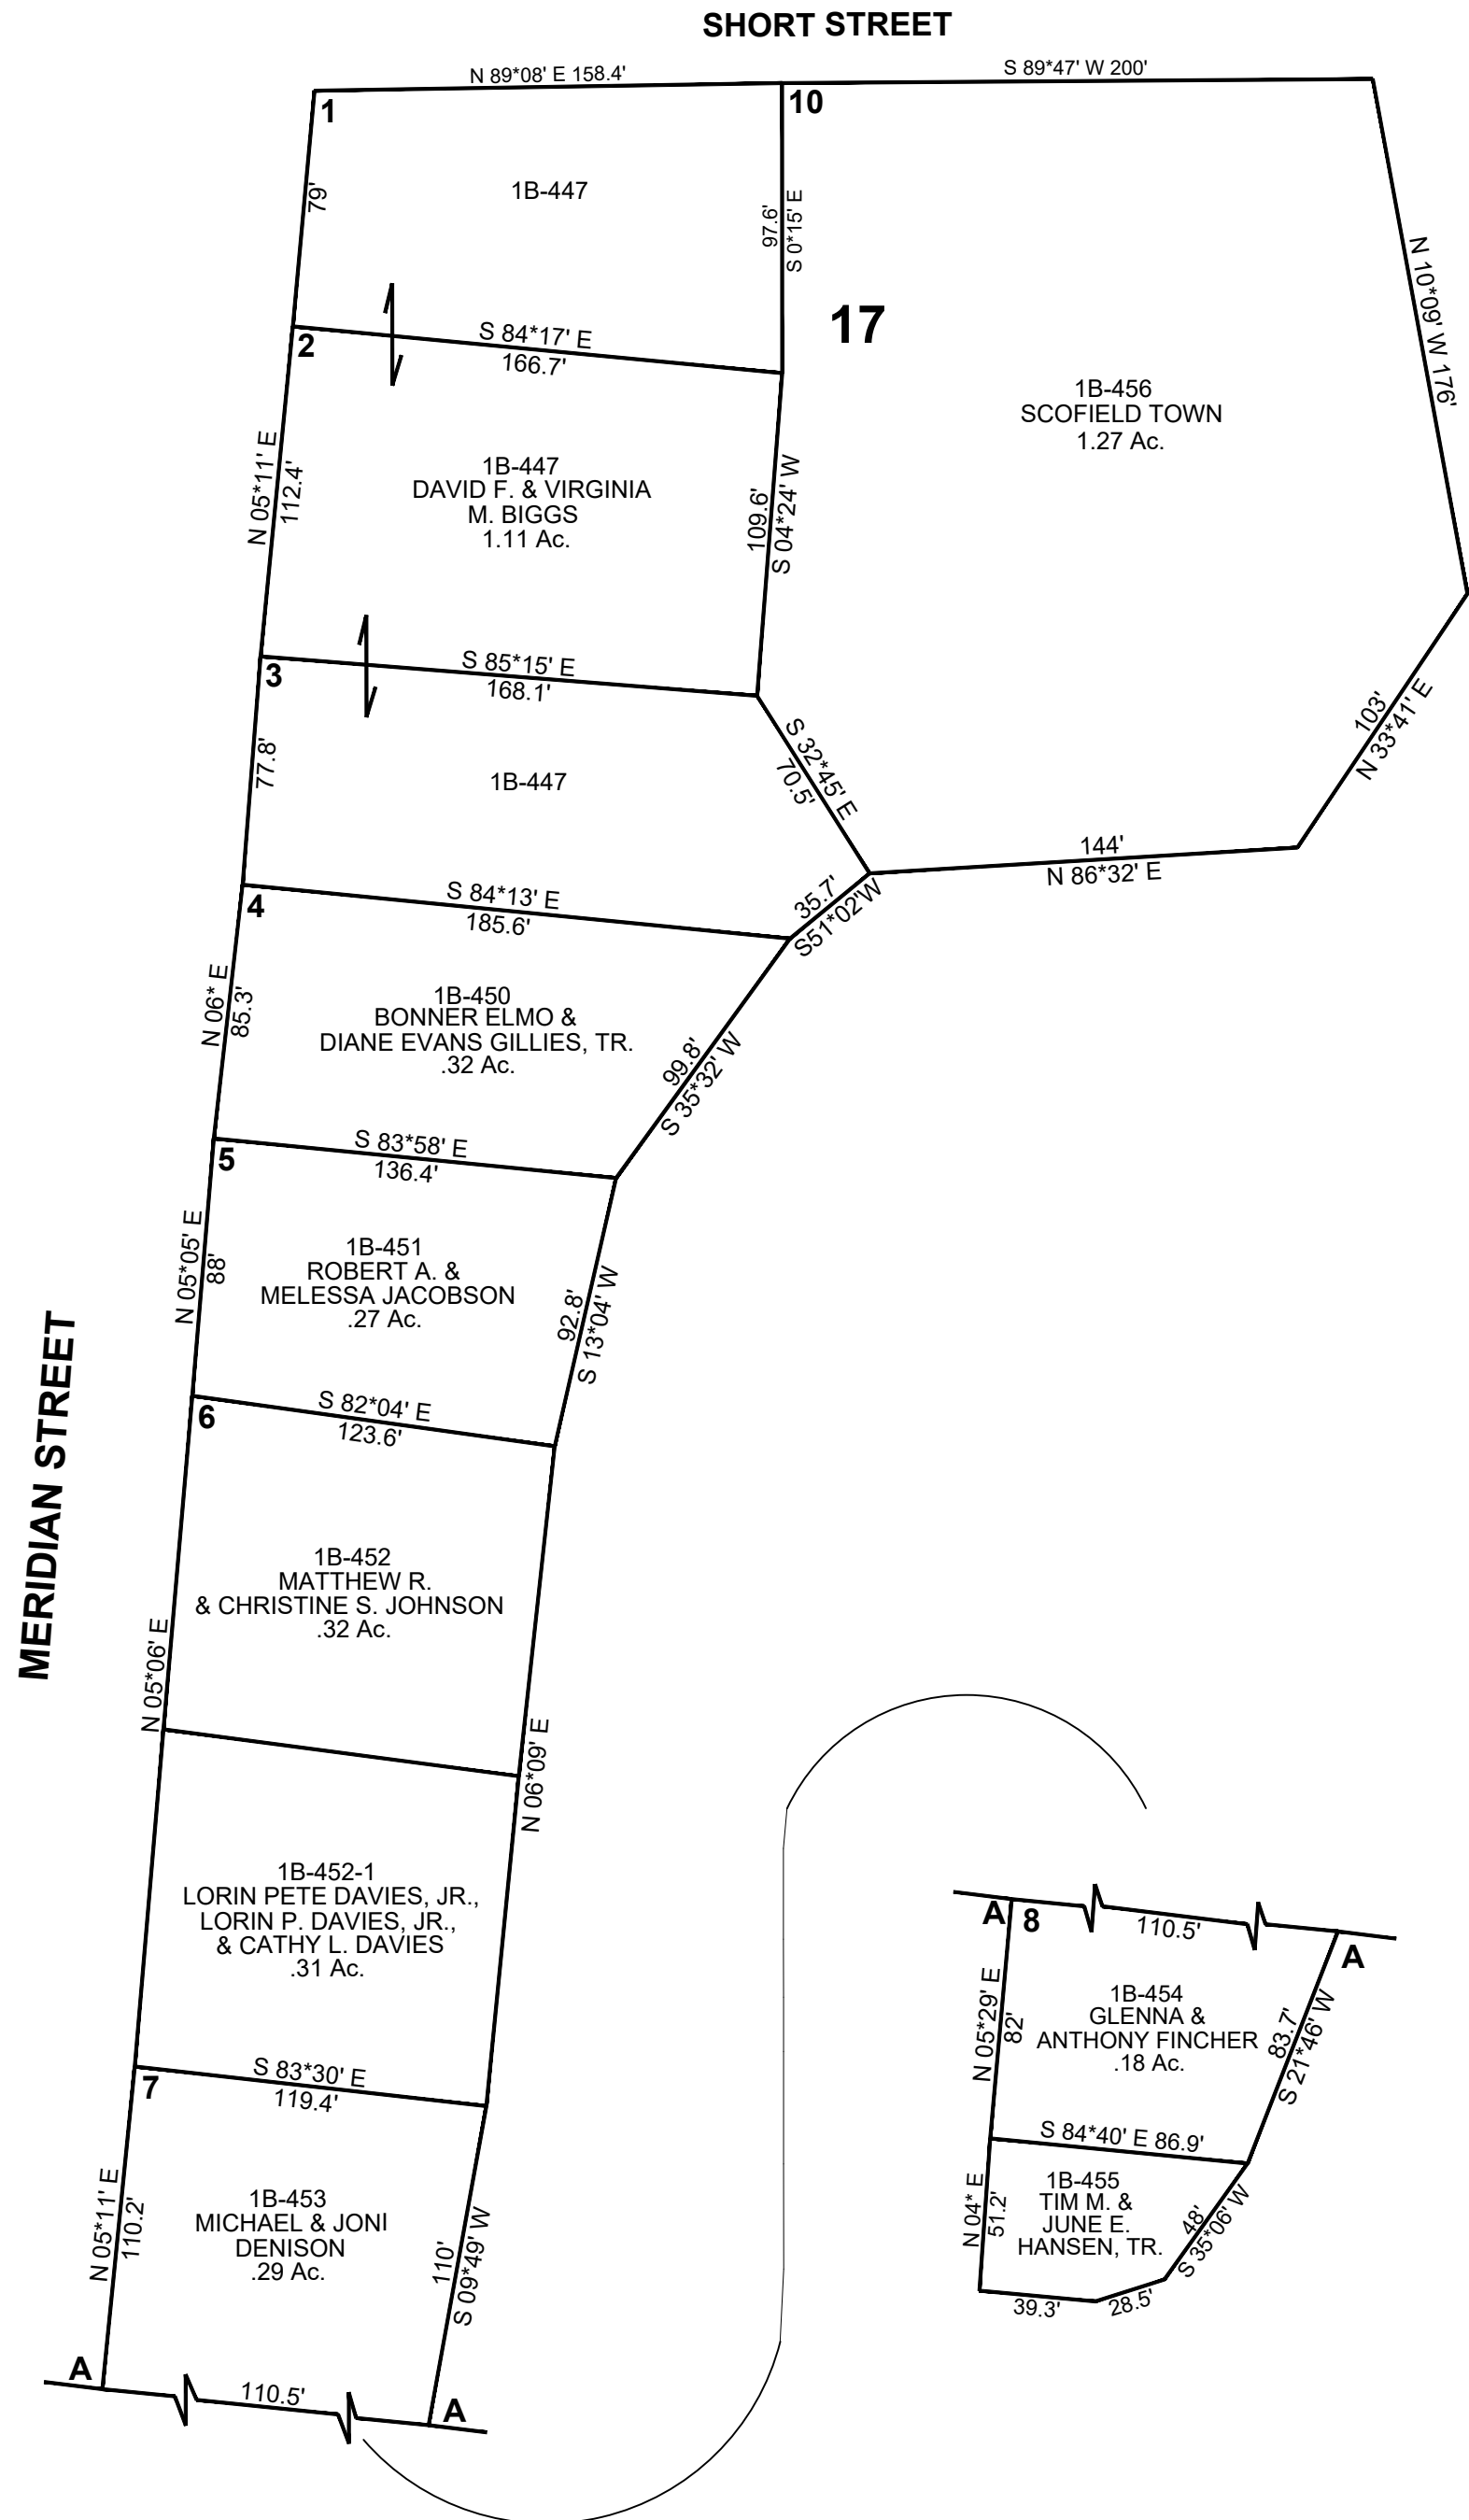

CARBON COUNTY PLATS

BLOCKS 16 & 17

SCOFIELD TOWNSITE

SCALE: 60 FEET = 1 INCH
JULY 25, 2023

Carbon County assumes no liability for errors or omissions in any information.