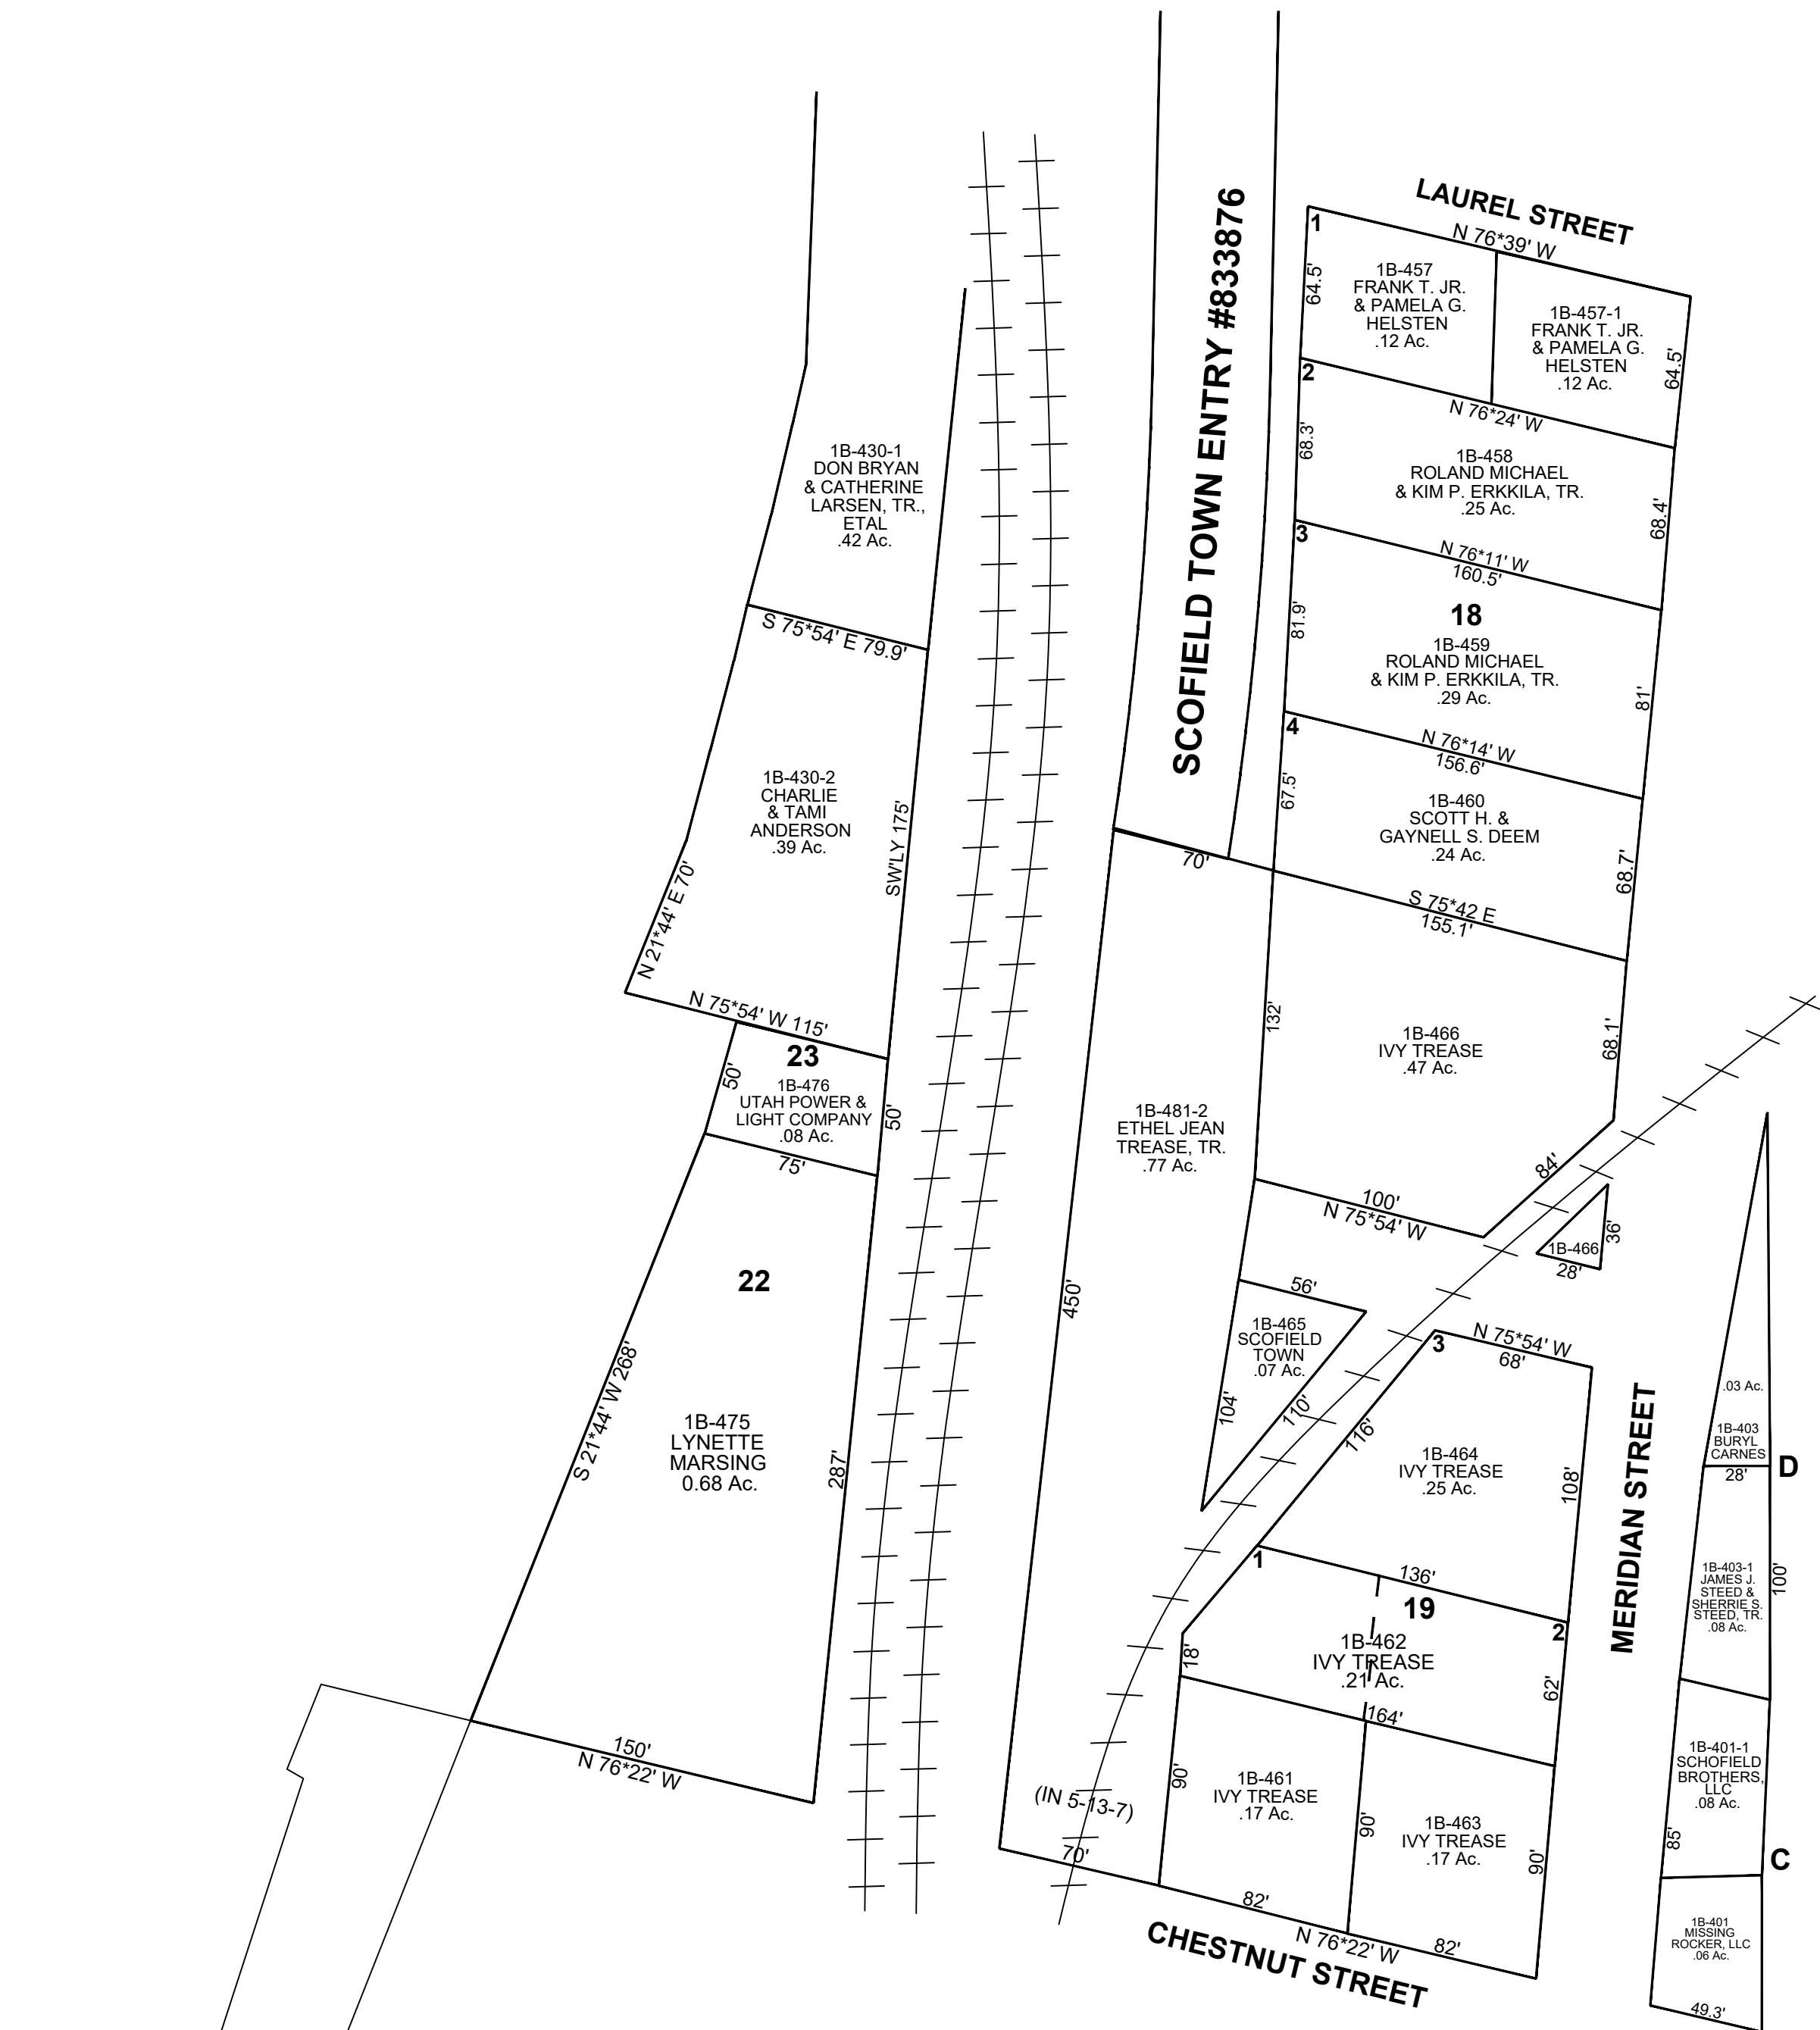

# CARBON COUNTY PLATS

BLOCKS 18, 19, 22, 23, & TRACTS C & D

SCOFIELD TOWNSITE

SCALE: 60 FEET = 1 INCH  
APRIL 4, 2022

Carbon County assumes no liability for errors or omissions in any information.