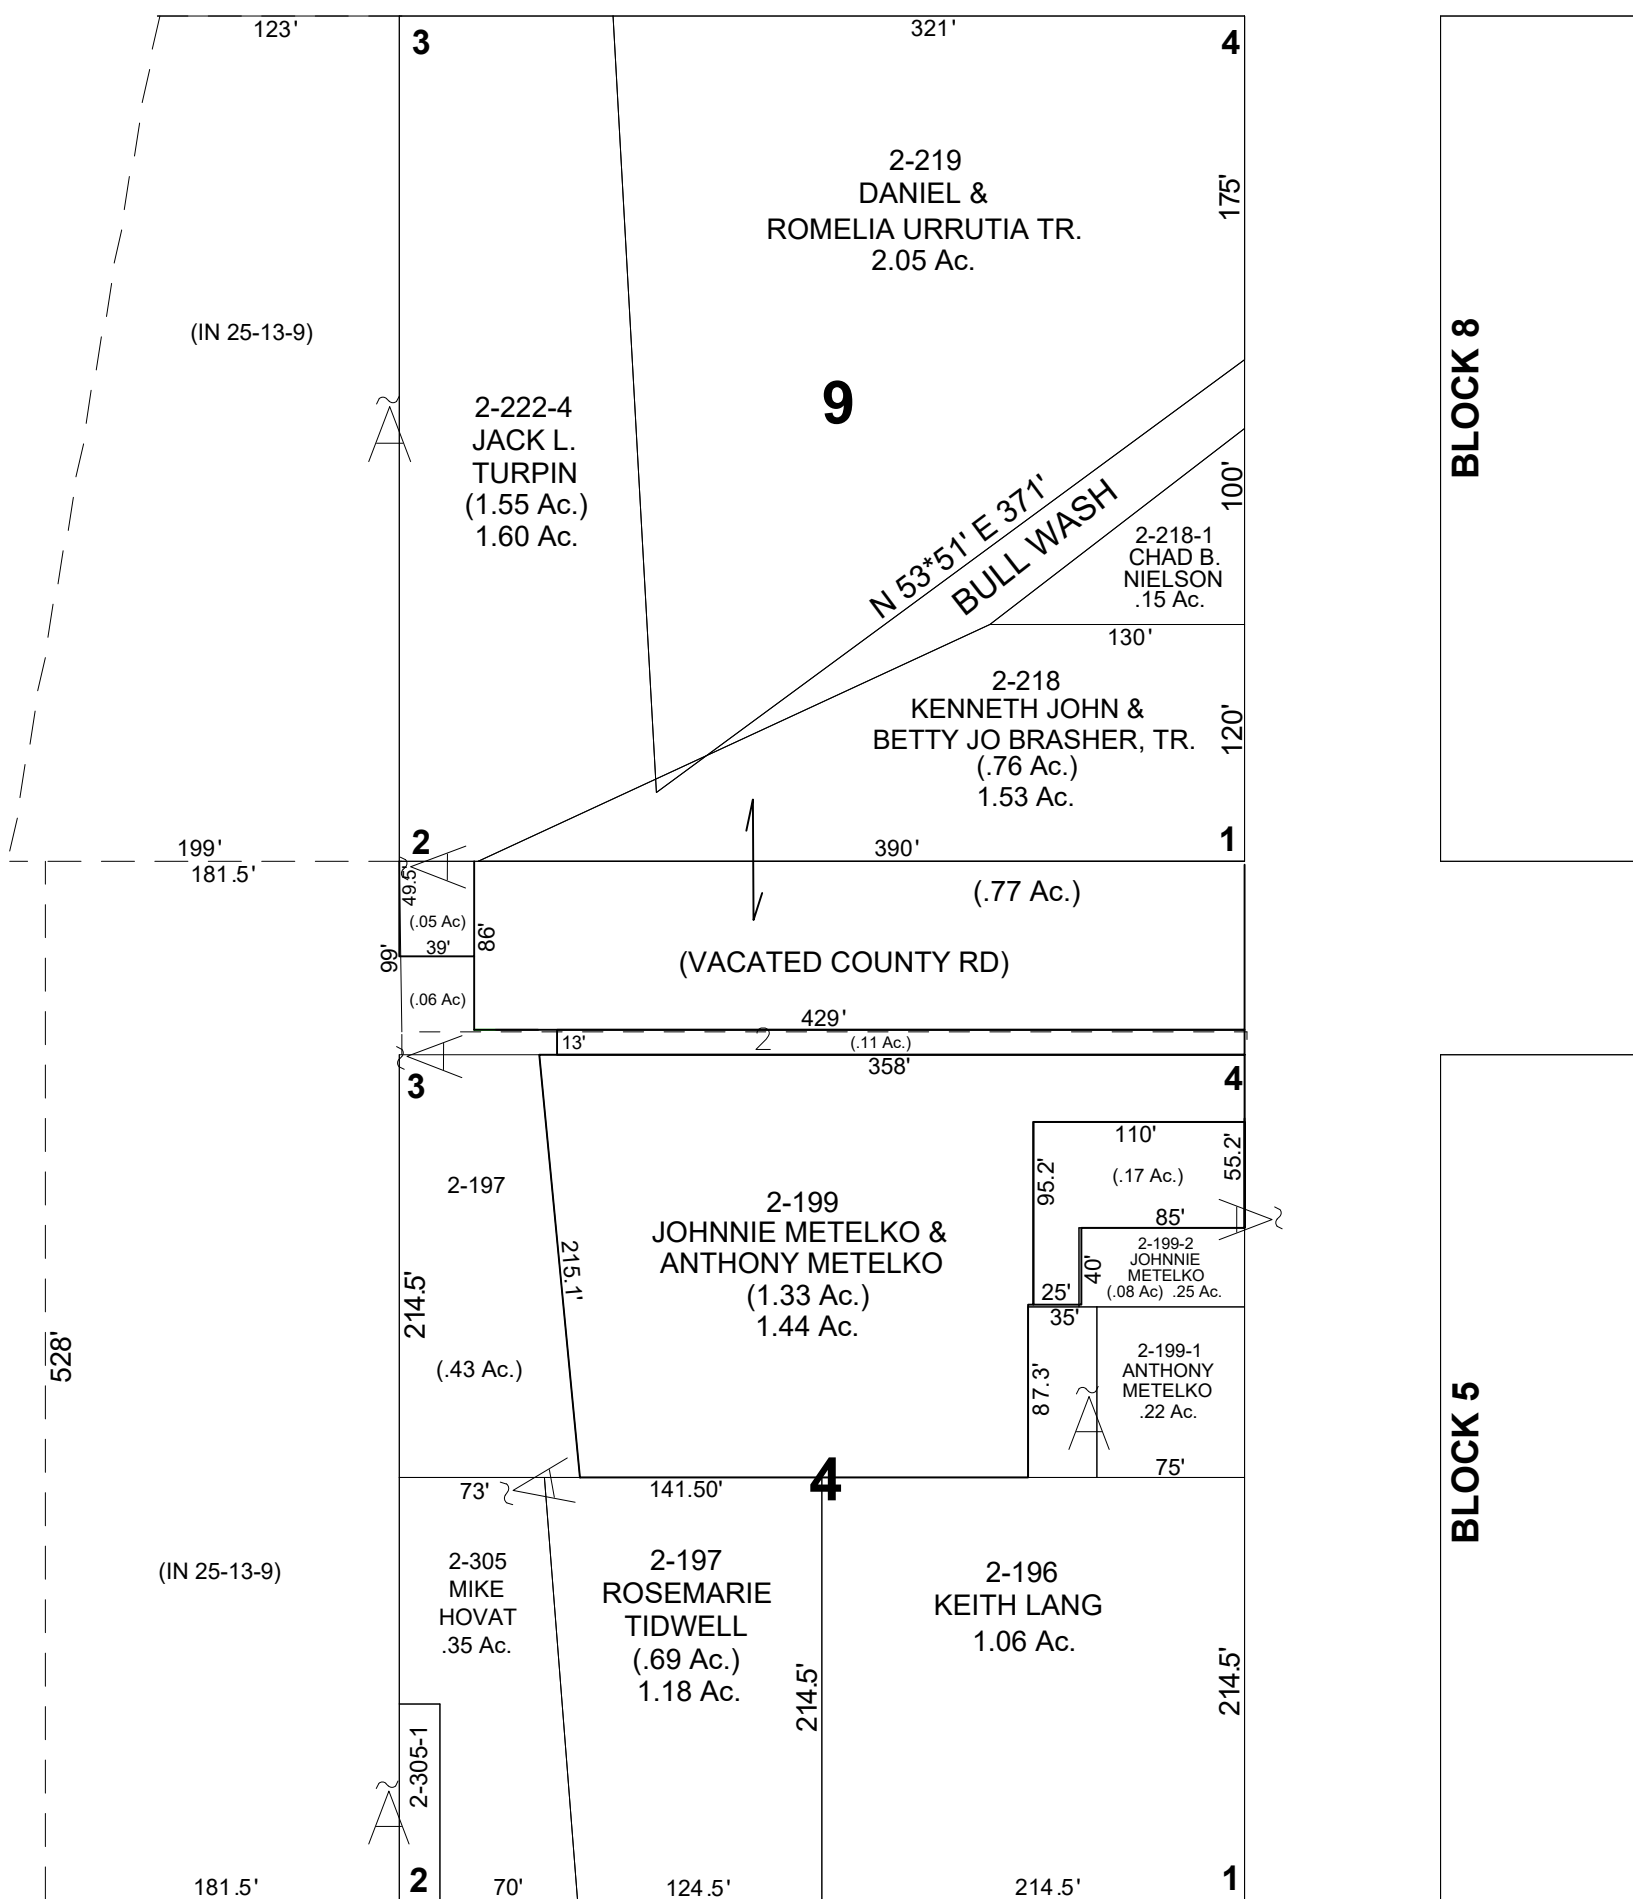

BLOCKS 4 & 9

# CARBON COUNTY PLATS

SPRING GLEN TOWNSITE

SCALE: 100 FEET = 1 INCH  
APRIL 22, 2024

Carbon County assumes no liability for errors or omissions in any information.