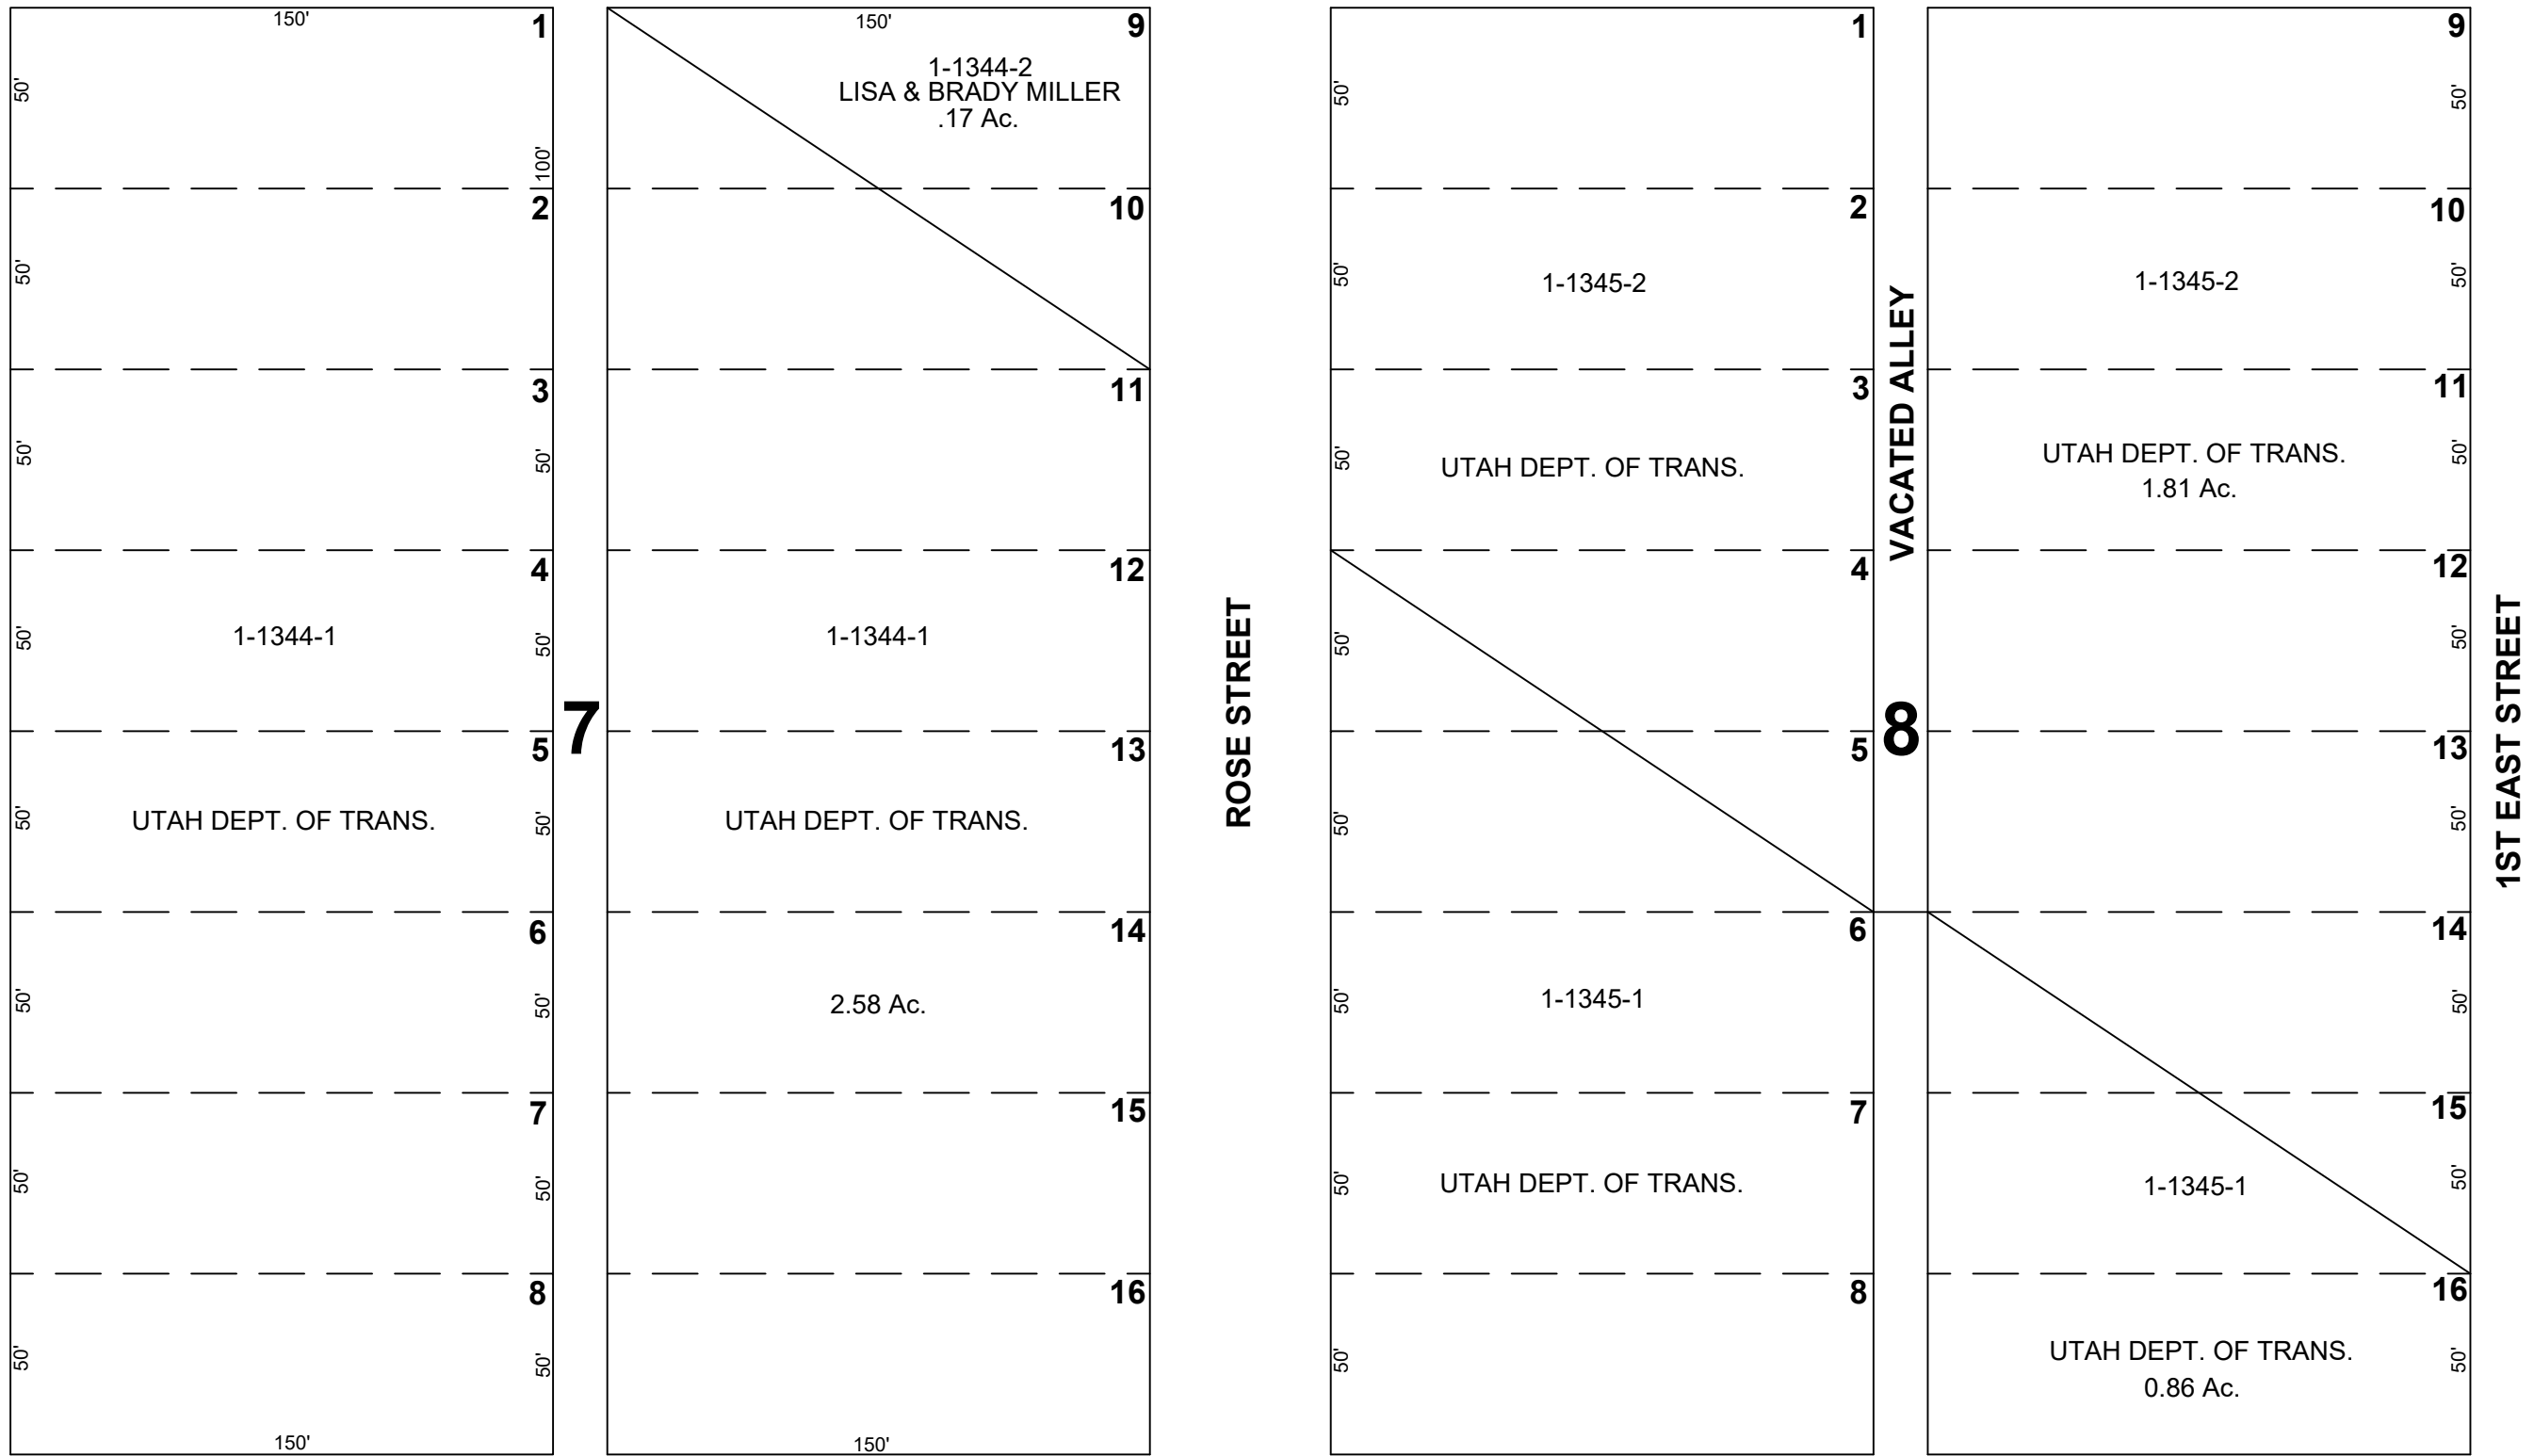

PRICE CITY

CARBON COUNTY PLATS

BLOCKS 7 & 8

STERLING ADDITION

7TH SOUTH STREET

8TH SOUTH STREET

SCALE: 50 FEET = 1 INCH
JULY 7, 2017

Carbon County assumes no liability for errors or omissions in any information.