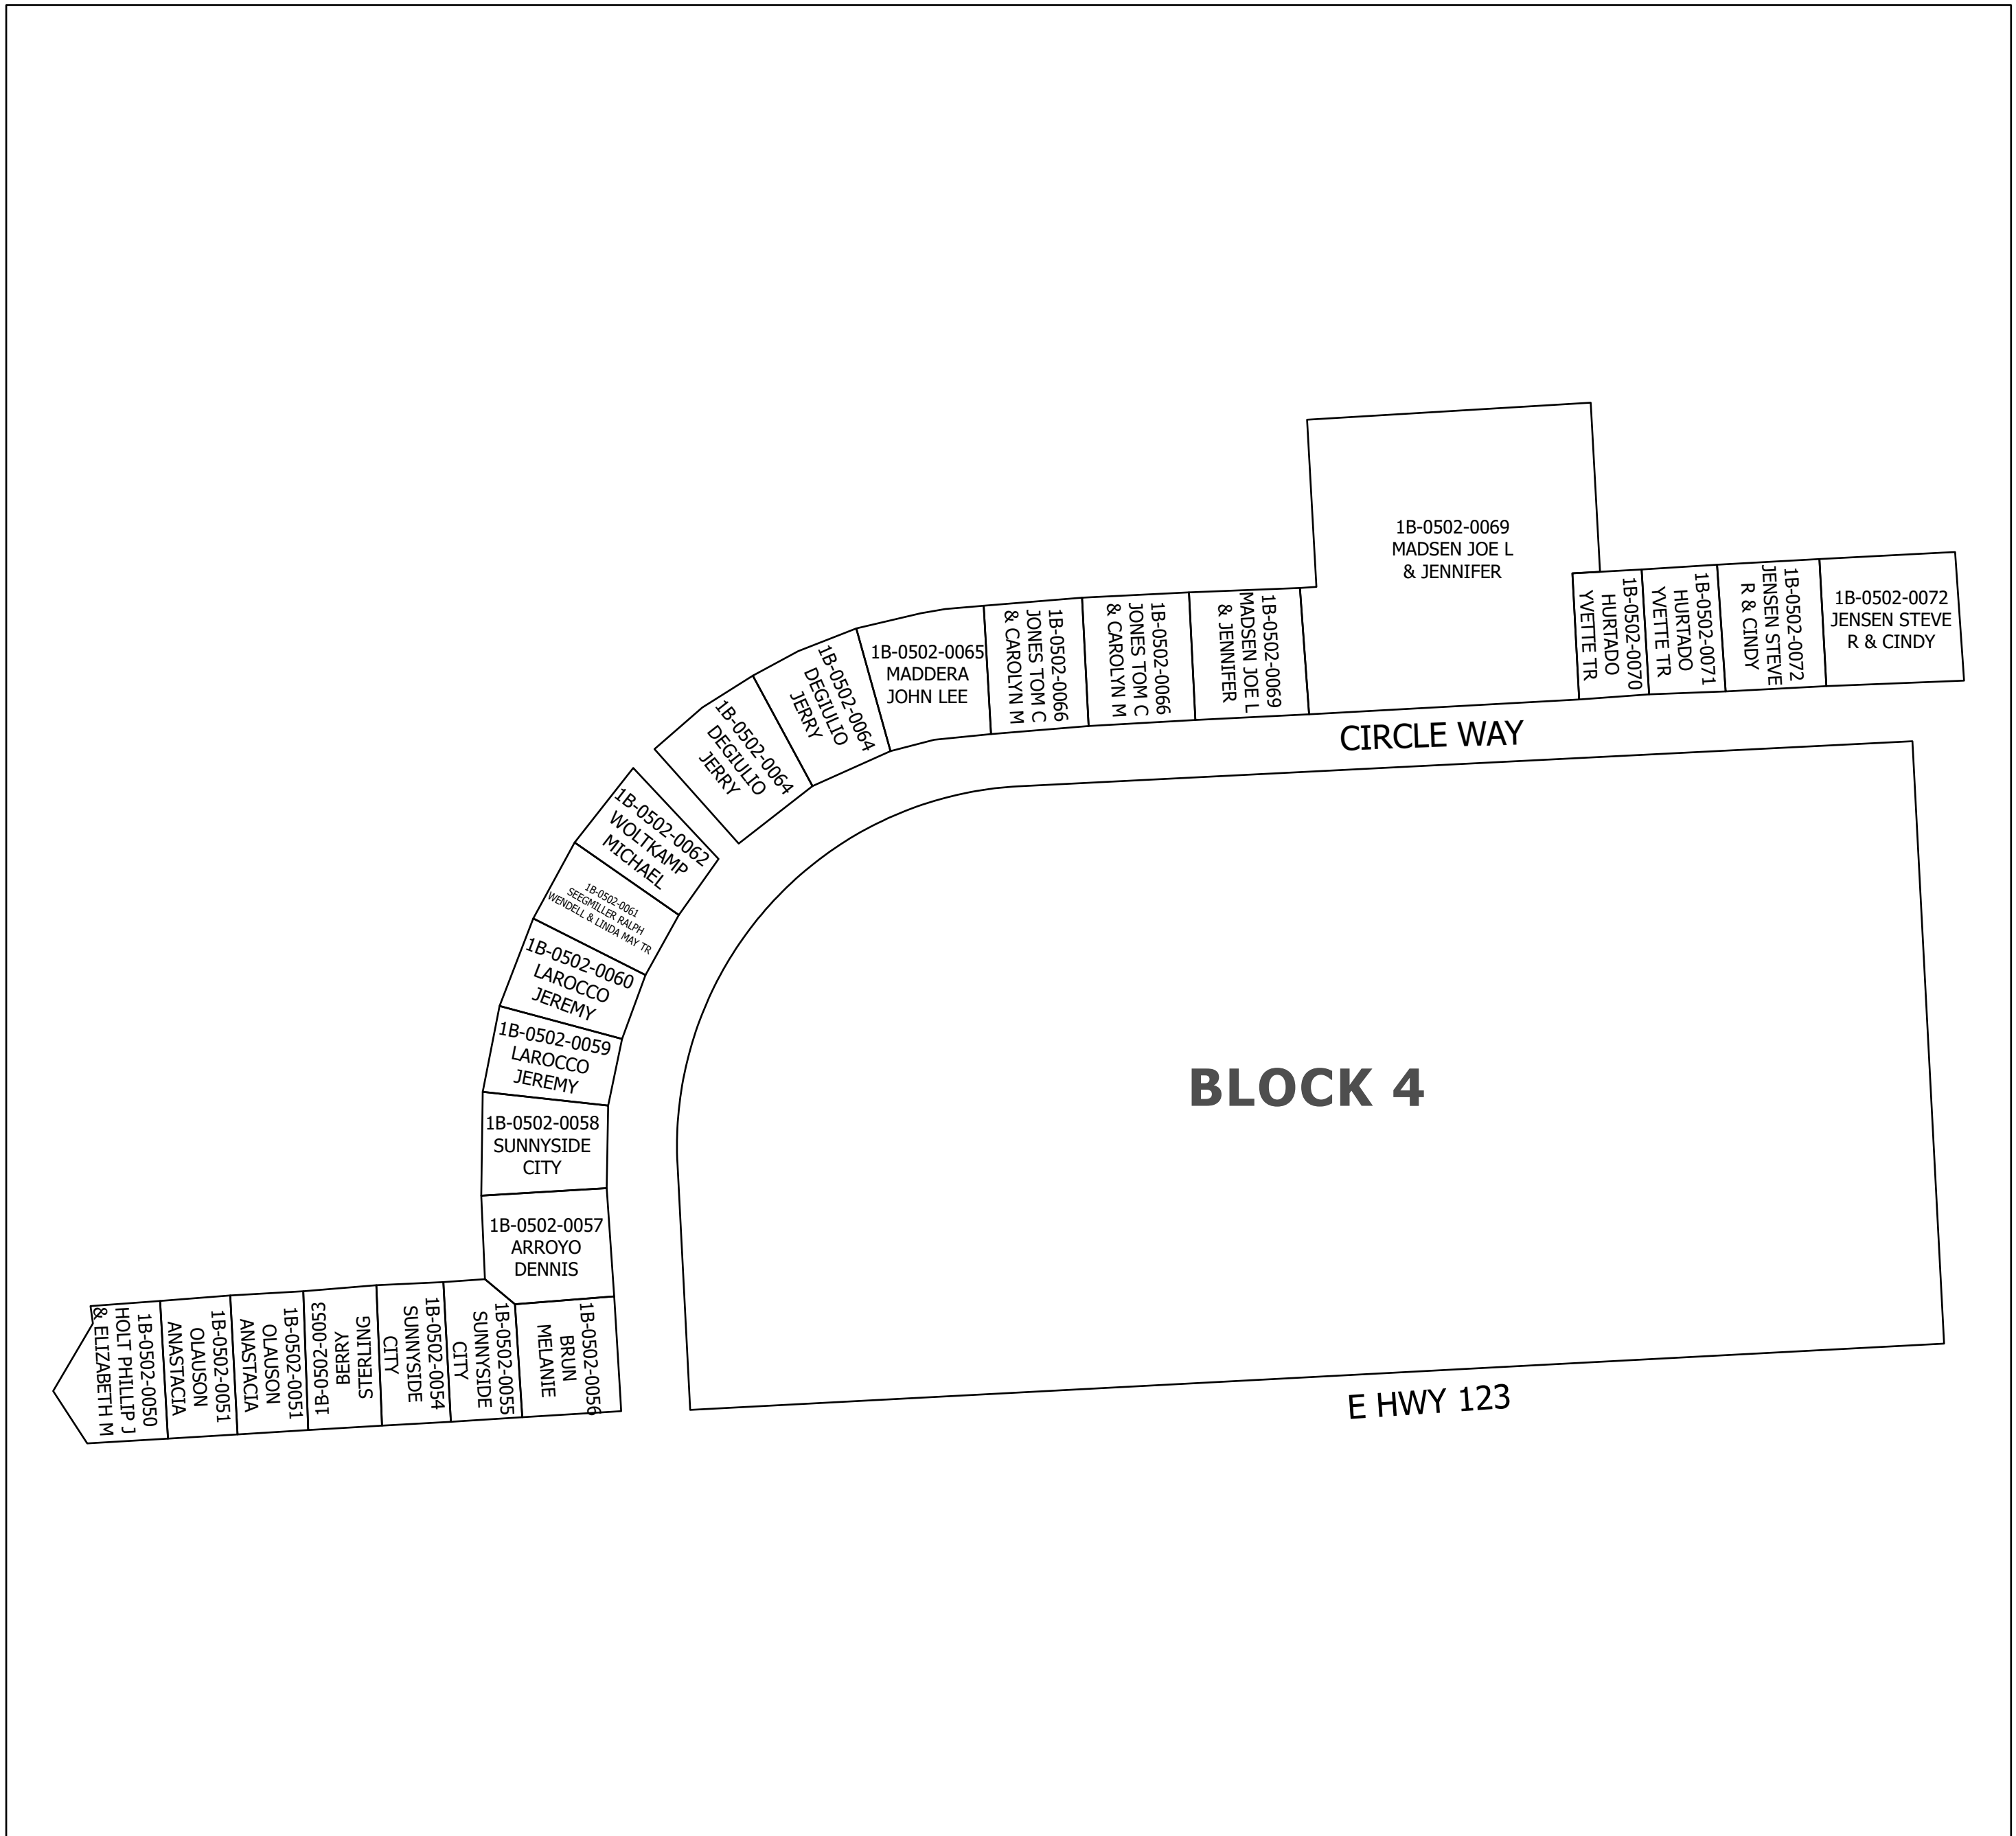

# CARBON COUNTY PLATS

SUNNYSIDE SUBDIVISION PLAT "A"  
(AMENDED PLAT)

BLOCK 3

Carbon County assumes no liability for errors or omissions in any information.

SCALE: 100 FEET = 1 INCH