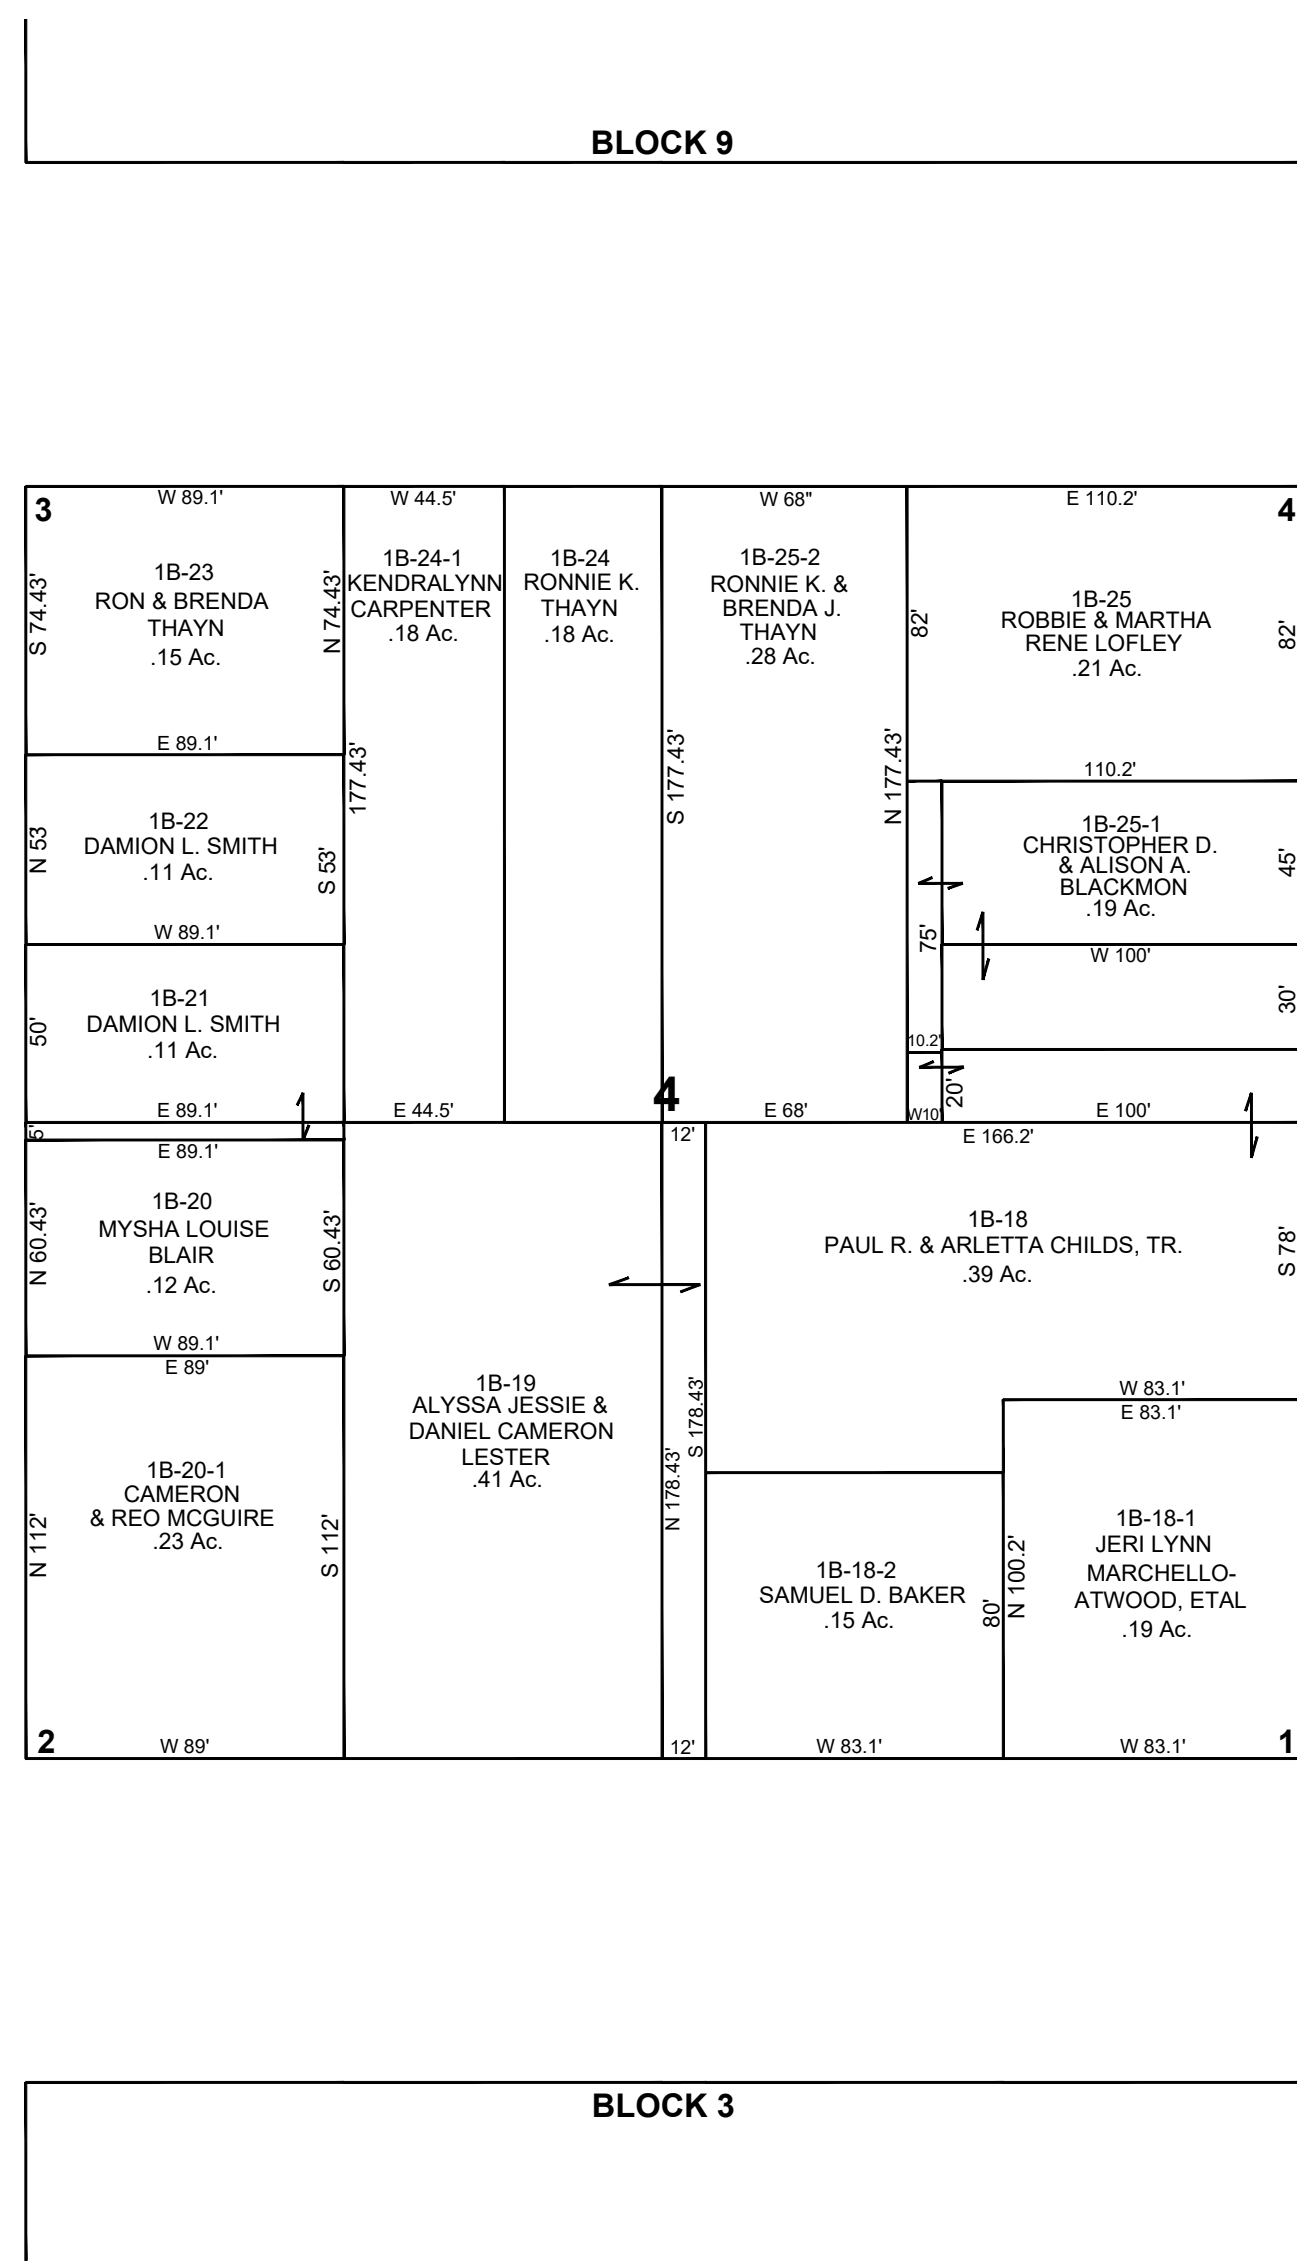

CARBON COUNTY PLATS

WELLINGTON TOWNSITE SURVEY BLOCK 4 PART OF SE4SW4 SEC 6, T15S, R11E

CENTER STREET

FIRST EAST

SCALE: 50 FEET = 1 INCH
AUGUST 7, 2023

Carbon County assumes no liability for errors or omissions in any information.