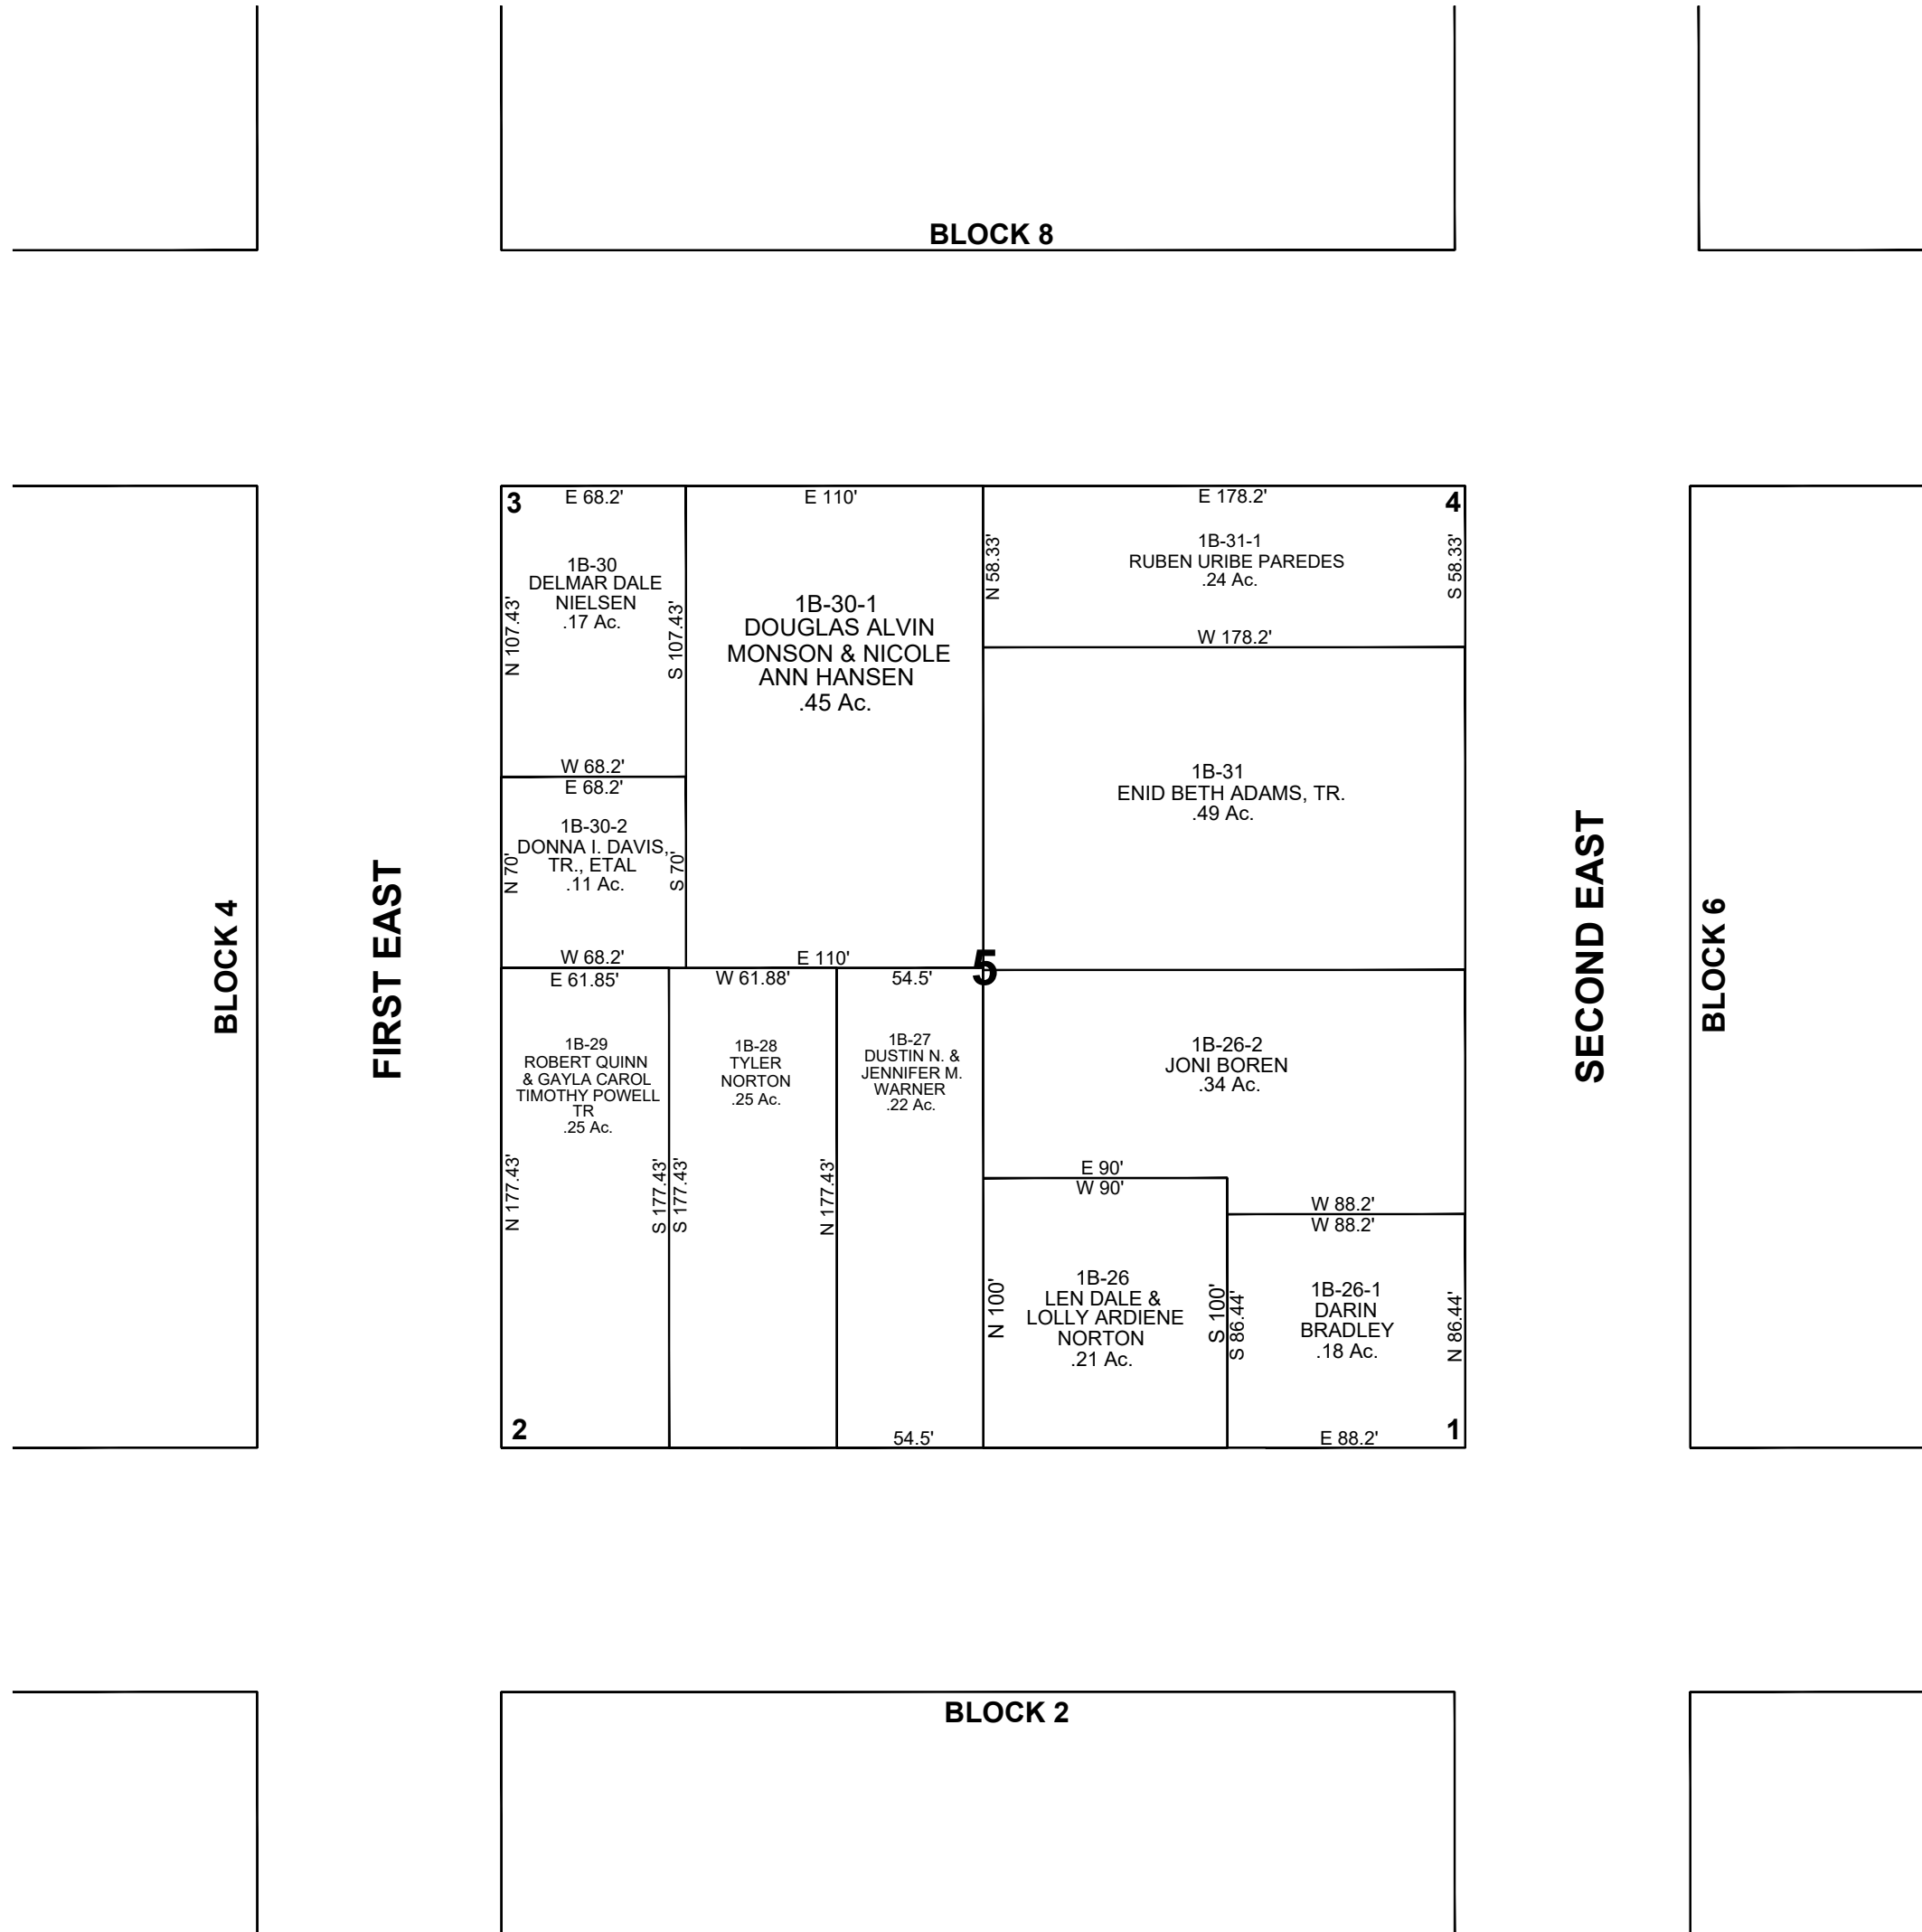

CARBON COUNTY PLATS

WELLINGTON TOWNSITE

BLOCK 5

PART OF SECTION 6, T15S, R11E, SLB&M

SCALE: 60 FEET = 1 INCH

Carbon County assumes no liability for errors or omissions in any information.