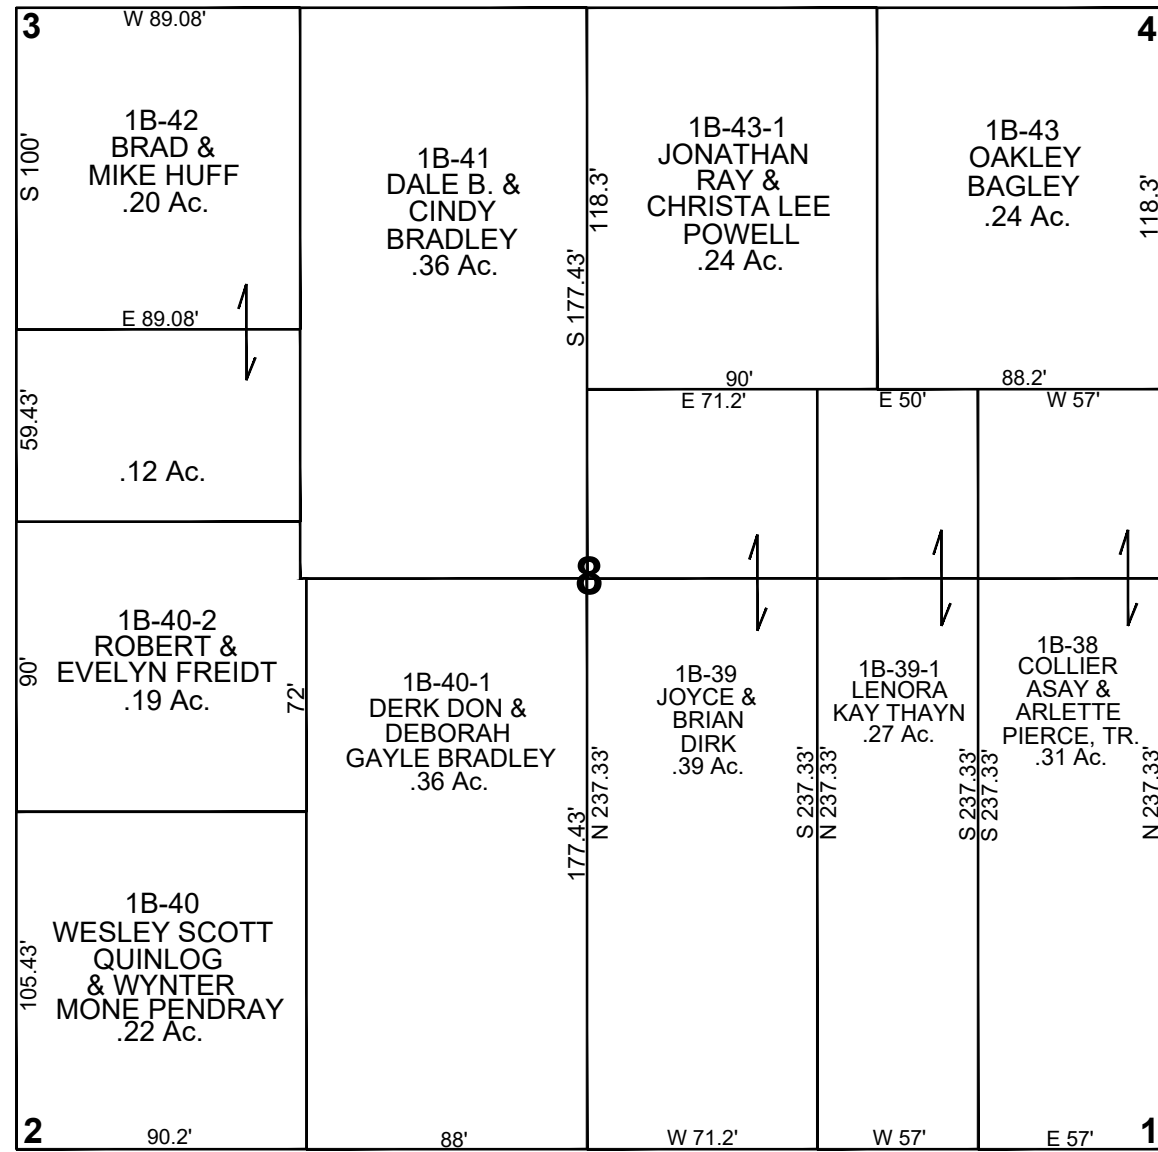

CARBON COUNTY PLATS
 WELLINGTON TOWNSITE BLOCK 8 PART OF SE4SW4 SEC 6, T15S, R11E, SLB&M

SCALE: 60 FEET = 1 INCH
 JUNE 26, 2023

Carbon County assumes no liability for errors or omissions in any information.