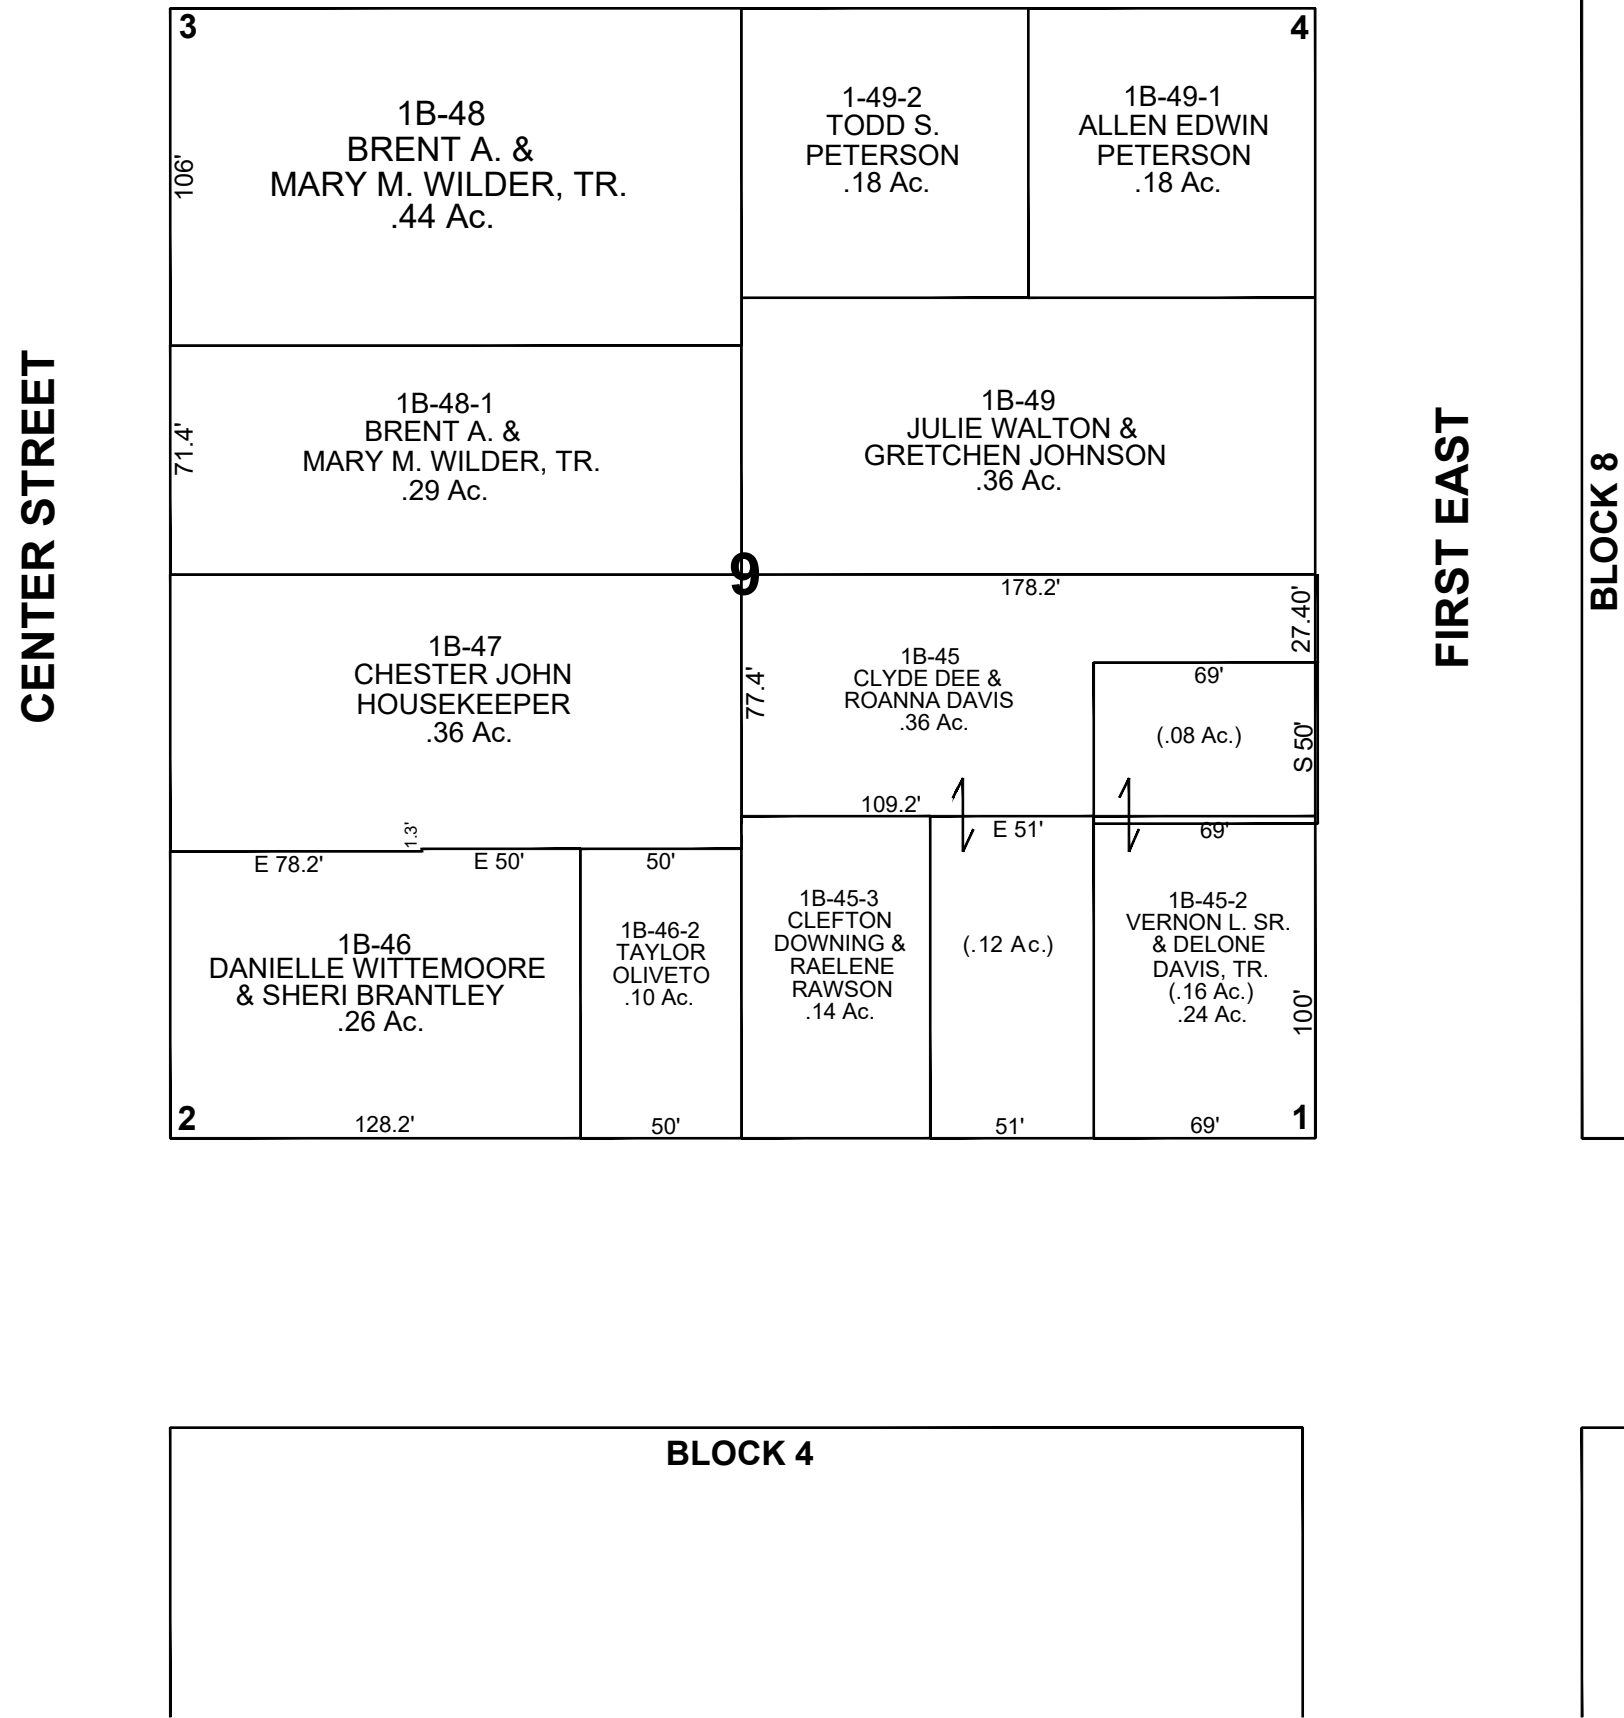

CARBON COUNTY PLATS
 WELLINGTON TOWNSITE BLOCK 9
 PART OF SE4SW4 SEC 6, T15S, R11E, SLB&M

SCALE: 60 FEET = 1 INCH
 MARCH 28, 2023

Carbon County assumes no liability for errors or omissions in any information.